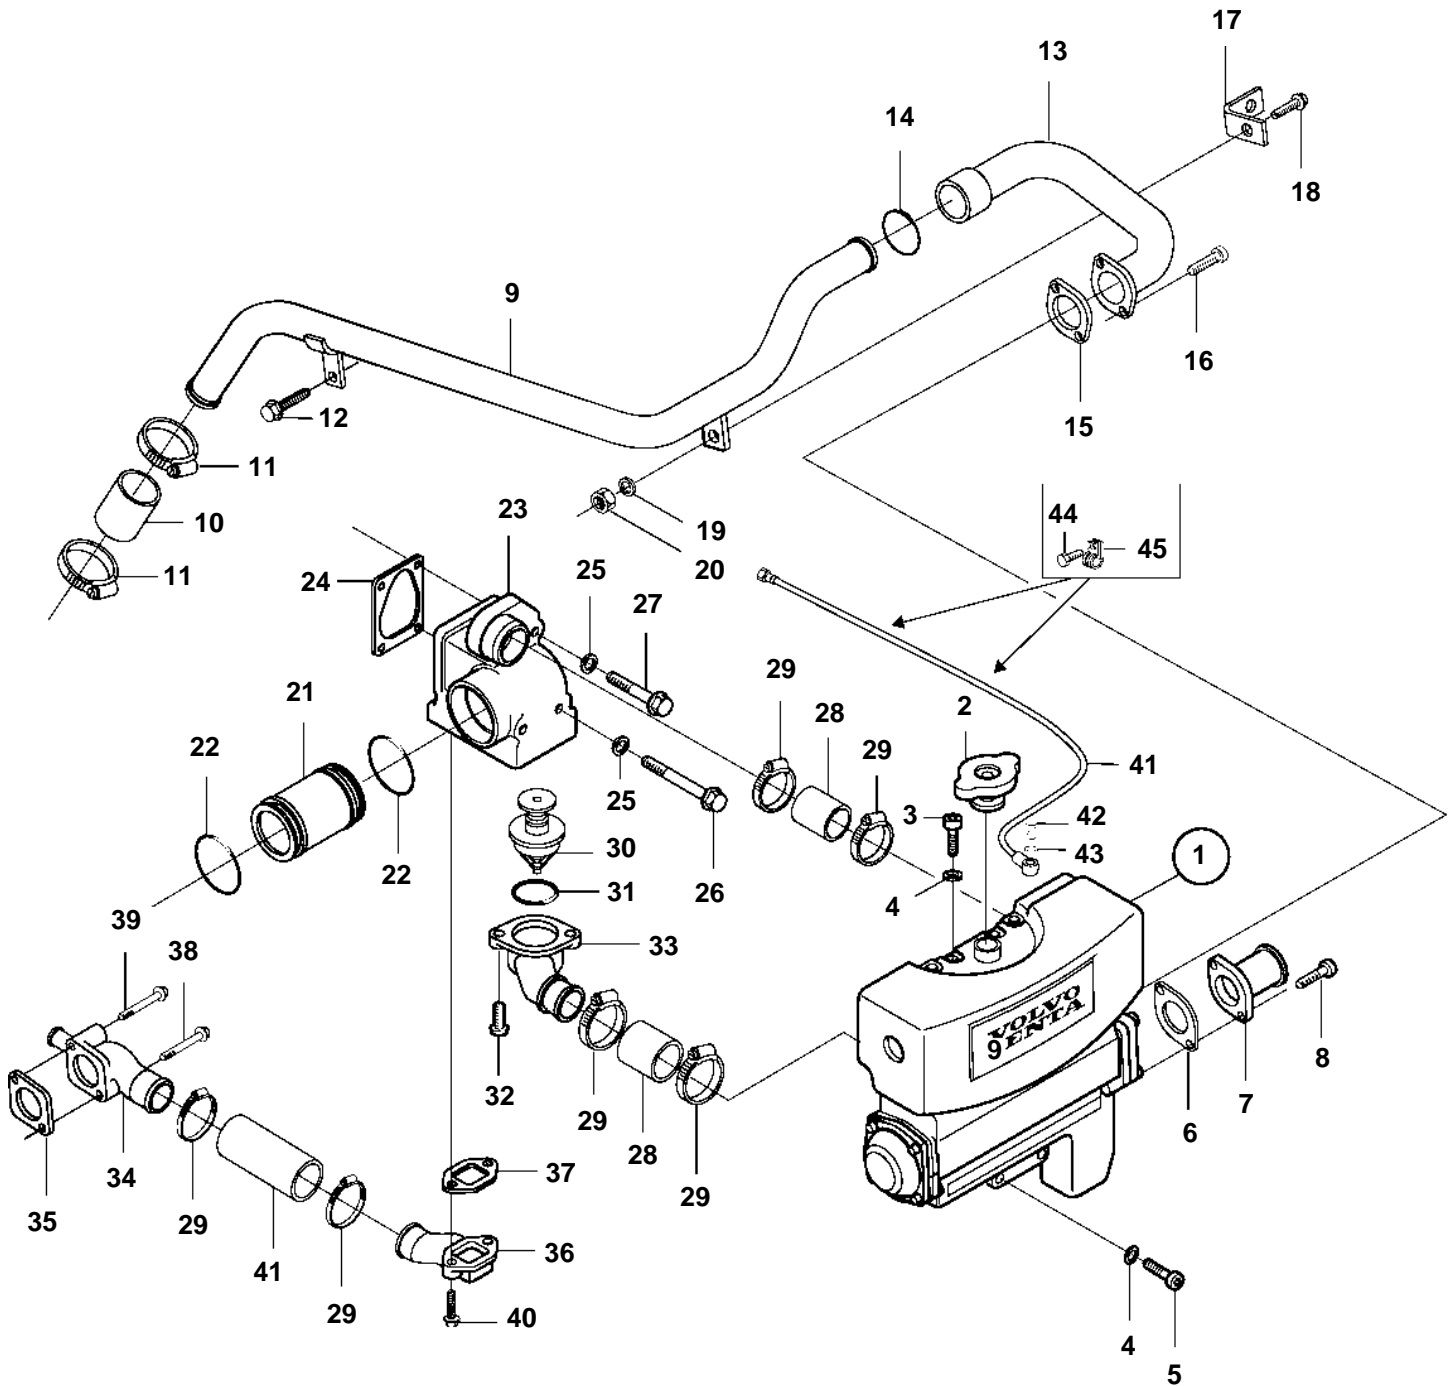

D7A-A T

19820

D7A-A T

REF	PART NO.	QTY	DESCRIPTION	SEE SEC.	NOTES
1	3838284	1	Heat exchanger	6423	
2	3838338	1	Pressure cap		(1 bar)
3	3838310	2	Screw		L=150mm
4	20549890	4	Washer		
5	3838311	2	Screw		L=85mm
6	3838312	1	Gasket		
7	3838285	1	Connection flange		Sea water outlet for hose conection Ø42mm.
8	959239	2	Screw		
9	3838292	1	Coolant pipe		
10	3838574	1	Hose		L=65mm
11	961671	2	Hose clamp		
12	20405792	1	Screw		
13	3838289	1	Coolant pipe		
14	3838318	1	Sealing ring		
15	3838312	1	Gasket		
16	959239	2	Screw		L=30mm
17	3838290	1	Bracket		
18	946173	1	Flange screw		L=20mm
19	20460127	1	Washer		
20	945408	1	Flange nut		
21	888827	1	Water pipe		
22	20412325	2	Sealing ring		
23	888844	1	Thermostat housing		
24	888845	1	Gasket		
25	976945	2	Washer		
26	967825	2	Screw		L=165mm
27	888847	2	Screw		L=115mm
28	3838575	3	Hose		
29	943480	6	Clamp		
30	20450736	1	Thermostat		83°C
31	20459961	1	Sealing ring		
32	20450713	2	Screw		
33	888849	1	Discharge pipe		
34	888817	1	Discharge pipe		
35	20412341	1	Gasket		
36	888818	1	Water inlet pipe		
37	888820	1	Gasket		
38	20460124	1	Screw		L=95mm
39	20405917	1	Screw		L=80mm
40	20405709	2	Screw		L=55mm
41	3839249	1	Air vent hose	6499	L=980mm
42		1	Hollow screw	6499	
43		2	Gasket	6499	
44	945414	2	Screw		
45	952627	2	Clamp		