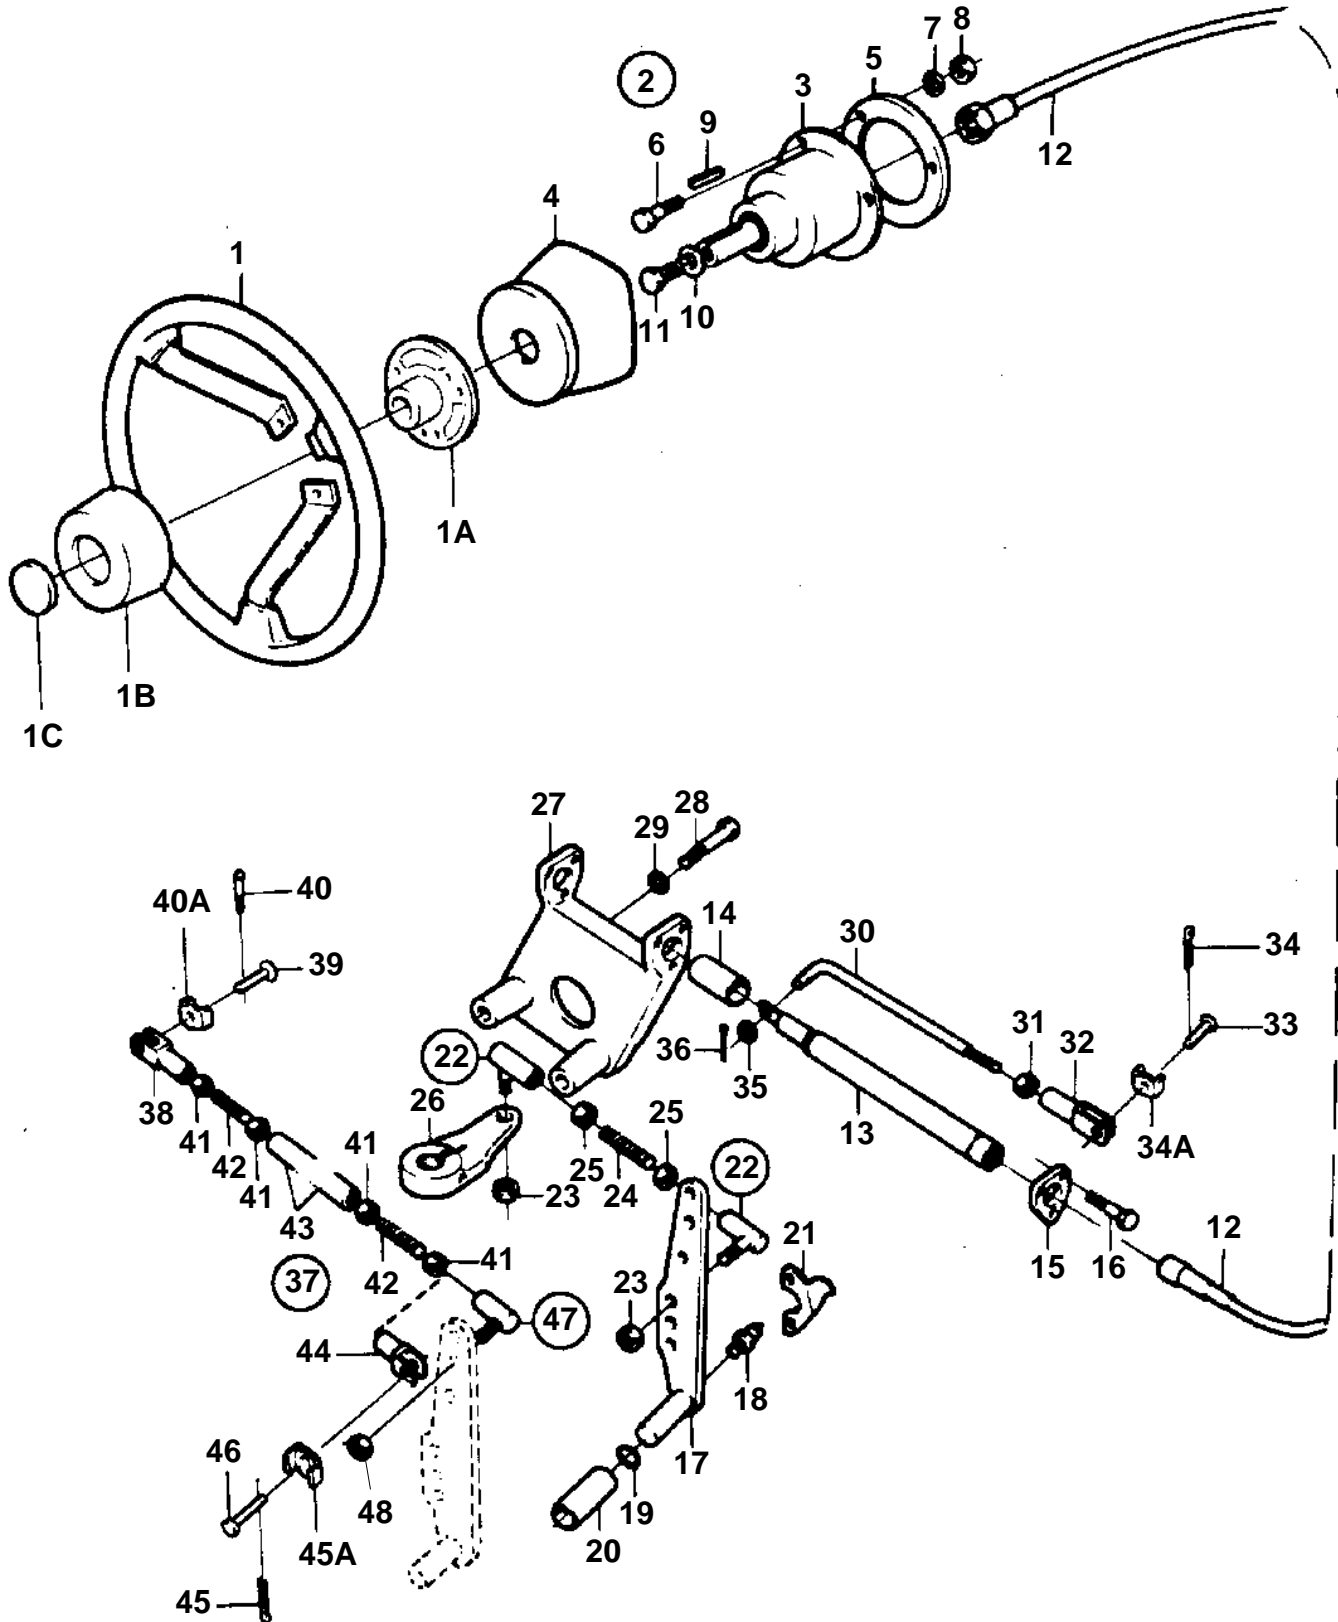

D41A,AQAD41A,AD41A

D41A,AQAD41A,AD41A

REF	PART NO.	QTY	DESCRIPTION	NOTES
1	850936	1	Steering wheel	
1A		1	• STEERING WHEEL HUB	
1B	828943	1	• Steering wheel pad	
1C	850938	1	• Steering wh emblem	
2	851056	1	Steering head	
3		1	• STEERING GEAR	
4	851057	1	• Cover	
5	851069	1	• Washer	
6	940101	3	• Screw	
7	941906	3	• Spring washer	(955892)
8	955781	3	• Nut	
9	851349	1	• Key	
10	948823	1	• Washer	
11	970944	1	• Screw	(940148)
12	852035	X	Steering cable	L = 800 MM
	851016	X	Steering cable, STEERING CABLE	L = 2500 MM
				REPL BY 851017
	851017	X	Steering cable	L = 2750 MM
	851018	X	Steering cable	L = 3000 MM
	851019	X	Steering cable, STEERING CABLE	L = 3250 MM
				REPL BY 851020
	851020	X	Steering cable	L = 3500 MM
	851021	X	Steering cable	L = 3750 MM
	851022	X	Steering cable	L = 4000 MM
	851023	X	Steering cable	L = 4250 MM
	851024	X	Steering cable	L = 4500 MM
	851025	X	Steering cable	L = 4750 MM
	851026	X	Steering cable	L = 5000 MM
	851027	X	Steering cable	L = 5250 MM
	851028	X	Steering cable	L = 5500 MM
	851029	X	Steering cable	L = 5750 MM
	851030	X	Steering cable	L = 6000 MM
	851031	X	Steering cable	L = 6500 MM
	851032	X	Steering cable	L = 7000 MM
	851033	X	Steering cable	L = 7500 MM
	851034	X	Steering cable	L = 8000 MM
	851921	X	Steering cable	L = 8500 MM
	851922	X	Steering cable	L = 9000 MM
	851923	X	Steering cable	L = 9500 MM
13	851059	1	Steering cylinder	FOR PORT MOUNTING.
	851147	1	Steering cylinder	FOR STARBOARD MOUNTING.
14	851094	1	• Sleeve	
15	850961	1	• Washer	
16	851319	3	• Screw	
17	851385	1	Link arm	
18	914169	1	Lubricating nipple	
19	955906	1	Washer	
20	850653	1	Bushing	SEE GROUP 4A
21	850489	1	Stop arm	
22	875772	2	Ball joint kit	
23	851326	2	• Lock nut	
24	850736	1	Control rod	
25	940152	2	Nut	
26	850488	1	Spindle arm	SEE GROUP 4A
27	850958	1	Guide bracket	
28	955541	2	Screw	
29	942336	2	Spring washer	
30	850478	1	Link rod	
31	940154	1	Nut	
32	956511	1	Fork	
33	913158	1	Clevis pin