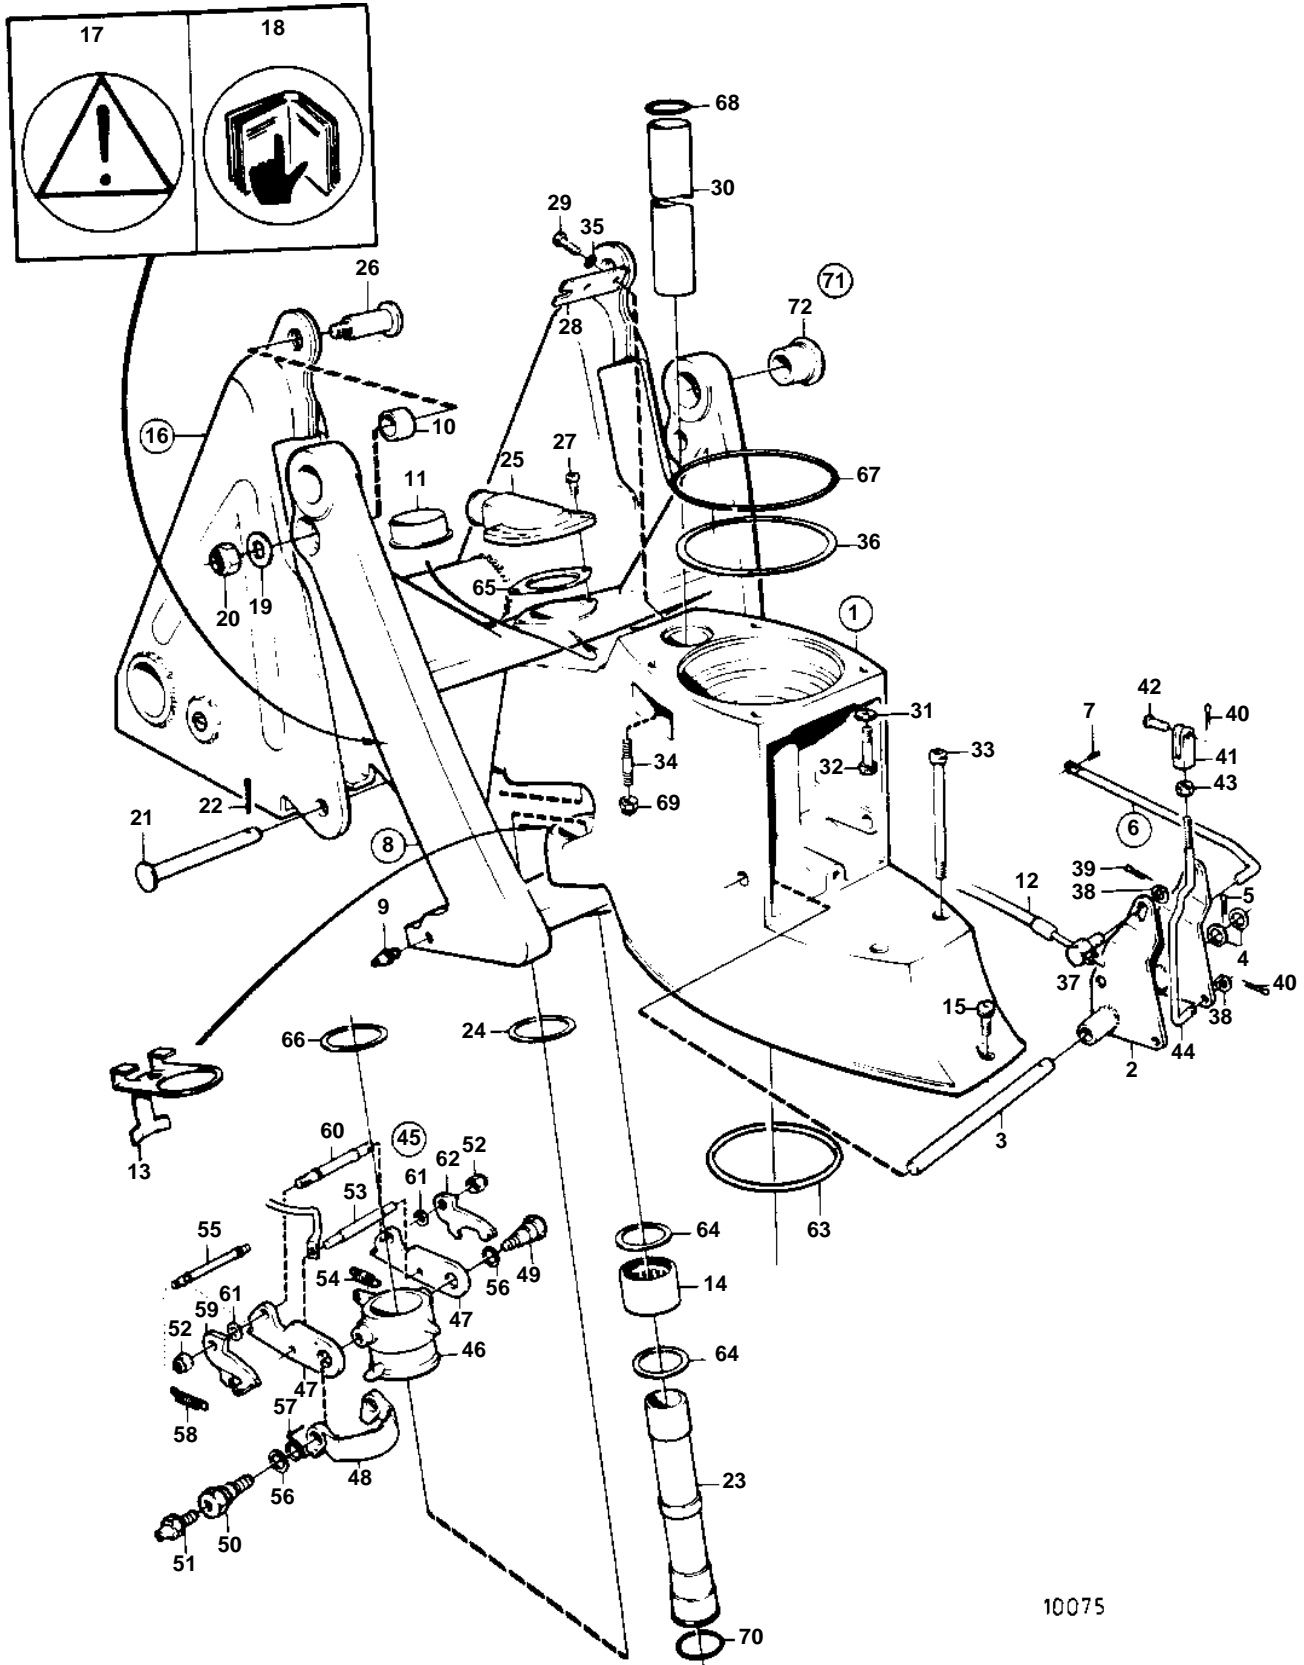

DRIVE DP-A, DP-B

10075

DRIVE DP-A,DP-B

REF	PART NO.	QTY	DESCRIPTION	NOTES
1	854033	1	Intermediate housing	
2	897829	1	• Gear yoke	
3	897447	1	• Shaft	
4	897511	2	• Washer	
5	17253	1	• Cotter pin	IK
6	851412	1	• Reverse locking rod	
7	967556	1	• • Spring pin	
8	854100	1	• Suspension fork	
9	940194	1	• Nipple	
10	852912	2	• Bushing	
11	853062	1	• Bushing	
12		X	CONTROL CABLE	SEE GROUP 9
13	853967	1	Guide washer	
14	183391	1	Needle bearing	
15	941809	1	Screw	
16	854550	1	Cylinder anchorage	(854034)
17	853717	1	• Decal	
18	853716	1	• Decal	
19	853071	2	Washer	
20	946672	2	Lock nut	
21	853309	2	Clevis pin	
22	967707	2	Cotter pin	
23	814386	1	Tube	
24	897696	2	Washer	
25	854031	1	Hose connection	
26	853308	2	Shoulder screw	
27	941813	2	Screw	
28	853078	1	Cable attachment	
29	940168	2	Screw	
30	897644	1	Tube	
31	853095	2	Washer	
32	959456	2	Allen head screw	
33	941808	2	Screw	
34	941814	2	Stud	
35	940191	2	Washer	
36	943252	X	Adjusting washer	TH = 0,05 MM
	943866	X	Adjusting washer	TH = 0,10 MM
	943867	X	Adjusting washer	TH = 0,20 MM
	967557	X	Adjusting washer	TH = 0,30 MM
	943868	X	Adjusting washer	TH = 0,40 MM
37	804312	1	Cube	
38	940191	2	Washer	
39	17276	1	Cotter pin	
40	17253	2	Cotter pin	
41	813954	1	Control fork	
42	192662	1	Clevis pin	
43	940190	1	Nut	
44	897448	1	Control rod	
45	854035	1	Reverse tilt inhibit	
46	851402	1	• Bearing sleeve	
47	814391	2	• Reverse tilt inhibit	
48	851403	1	• Lock brace	
49	851423	1	• Pin	
50	854344	1	• Pin	
51	940194	1	• Nipple	
52	943197	2	• Nut	INCLUDED IN REPAIR KIT 876265 FOR ASTERN LEVER.
53	851424	1	• Stop arm	INCLUDED IN REPAIR KIT 876265 FOR ASTERN LEVER.
54	832534	1	• Spring	INCLUDED IN REPAIR KIT 876265 FOR ASTERN LEVER.
55	814399	1	• Shaft	INCLUDED IN REPAIR KIT 876265 FOR ASTERN LEVER.
56	943194	2	• Washer	INCLUDED IN REPAIR KIT 876265 FOR ASTERN LEVER.
57	814396	1	• Spring	INCLUDED IN REPAIR KIT 876265 FOR ASTERN LEVER.
58	814332	2	• Spring	INCLUDED IN REPAIR KIT 876265 FOR ASTERN LEVER.
59	814392	1	• Spring hook	INCLUDED IN REPAIR KIT 876265 FOR ASTERN LEVER.