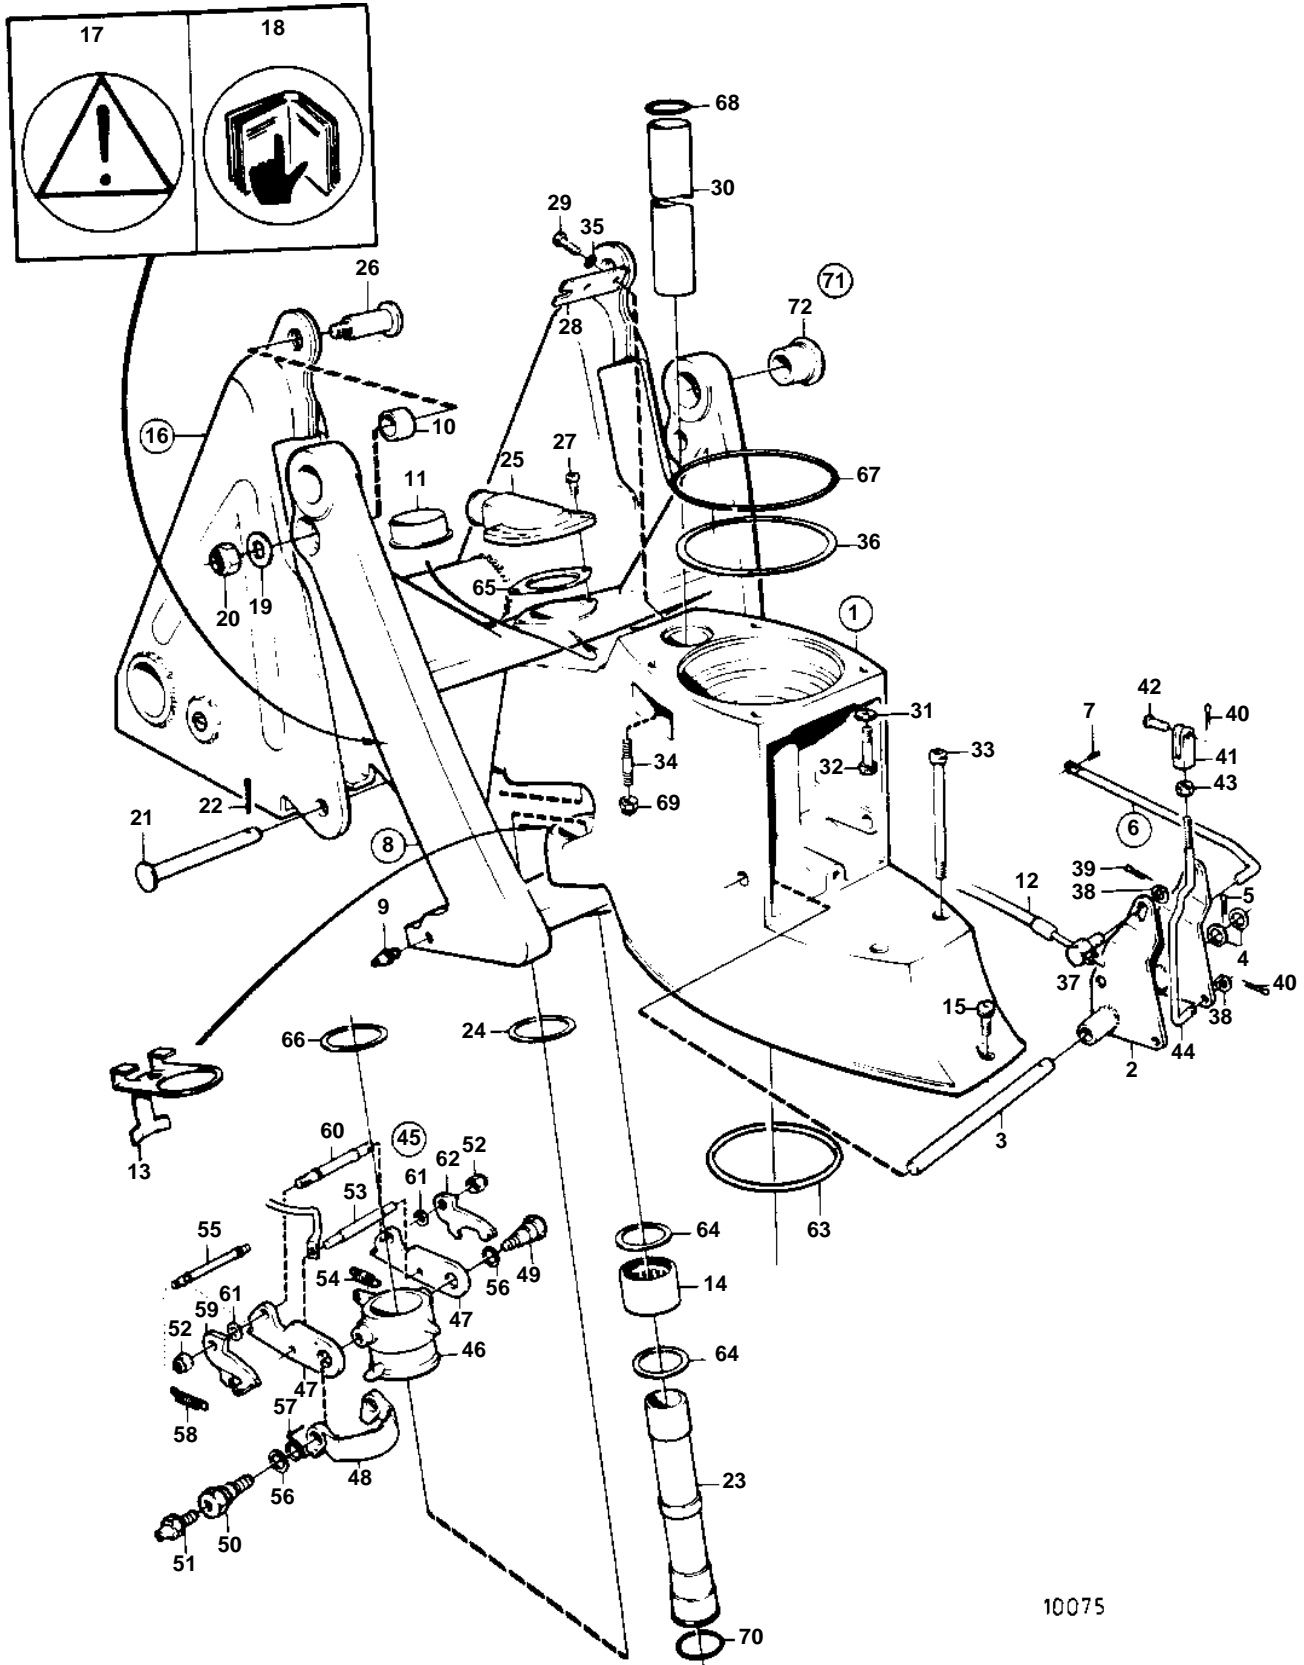

DRIVE SP-A,SP-A1

10075

DRIVE SP-A,SP-A1

REF	PART NO.	QTY	DESCRIPTION	NOTES
1	854937	1	Intermediate housing	
2	897829	1	• Gear yoke	
3	897447	1	• Shaft	
4	897511	2	• Washer	
5	17253	1	• Cotter pin	IK
6	851412	1	• Reverse locking rod	
7	967556	1	• • Spring pin	
8	854100	1	Suspension fork	
9	940194	1	• Nipple	
10	852912	2	• Bushing	
11	853062	1	• Bushing	
12		X	CONTROL CABLE	SEE GROUP 9
13	853967	1	Guide washer	
14	183391	1	Needle bearing	
15	941809	1	Screw	
16	854550	1	Cylinder anchorage	
17	853717	1	• Decal	
18	853716	1	• Decal	
19	853071	2	Washer	
20	946672	2	Lock nut	
21	853309	2	Clevis pin	
22	967707	2	Cotter pin	
23	814386	1	Tube	
24	897696	2	Washer	
25	854031	1	Hose connection	
26	853308	2	Shoulder screw	
27	941813	2	Screw	
28	853078	1	Cable attachment	
29	940168	2	Screw	
30	897644	1	Tube	
31	853095	2	Washer	
32	959456	2	Allen head screw	
33	941808	2	Screw	
34		2	STUD BOLT	INCLUDED IN UPPER GEAR UNIT.
35	940191	2	Washer	
36	941826	X	Adjusting washer	TH = 0,05 MM
36	941827	X	Adjusting washer	TH = 0,20 MM
36	948230	X	Shim	TH = 0,35 MM
	943868	X	Adjusting washer	TH = 0,40 MM
37	804312	1	Cube	
38	940191	2	Washer	
39	17276	1	Cotter pin	
40	17253	2	Cotter pin	
41	813954	1	Control fork	
42	192662	1	Clevis pin	
43	940190	1	Nut	
44	897448	1	Control rod	
45	854035	1	Reverse tilt inhibit	
46	851402	1	• Bearing sleeve	
47	814391	2	• Reverse tilt inhibit	
48	851403	1	• Lock brace	
49	851423	1	• Pin	
50	854344	1	• Pin	
51	940194	1	• Nipple	
52	943197	2	• Nut	INCLUDED IN REPAIR KIT 876265 FOR ASTERN LEVER.
53	851424	1	• Stop arm	INCLUDED IN REPAIR KIT 876265 FOR ASTERN LEVER.
54	832534	1	• Spring	INCLUDED IN REPAIR KIT 876265 FOR ASTERN LEVER.
55	814399	1	• Shaft	INCLUDED IN REPAIR KIT 876265 FOR ASTERN LEVER.