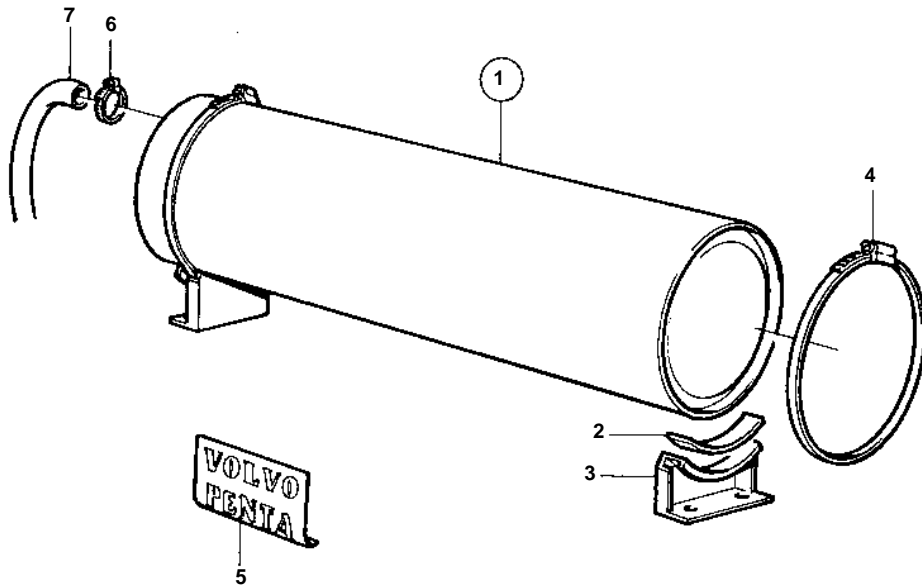

COMMON

9012

COMMON

REF	PART NO.	QTY	DESCRIPTION	NOTES
1	1144069	1	Water heater	
2	1144070	2	· Spacer	
3	842767	2	· Bracket	
4	1144071	2	· Hose clamp	
5	827259	1	· Label	
6	961662	X	Clamp	FOR 952968
	961663	X	Clamp	FOR 952969
7	952968	X	Hose	D = 12,7 MM
	952969	X	Rubber hose	D = 15,9 MM