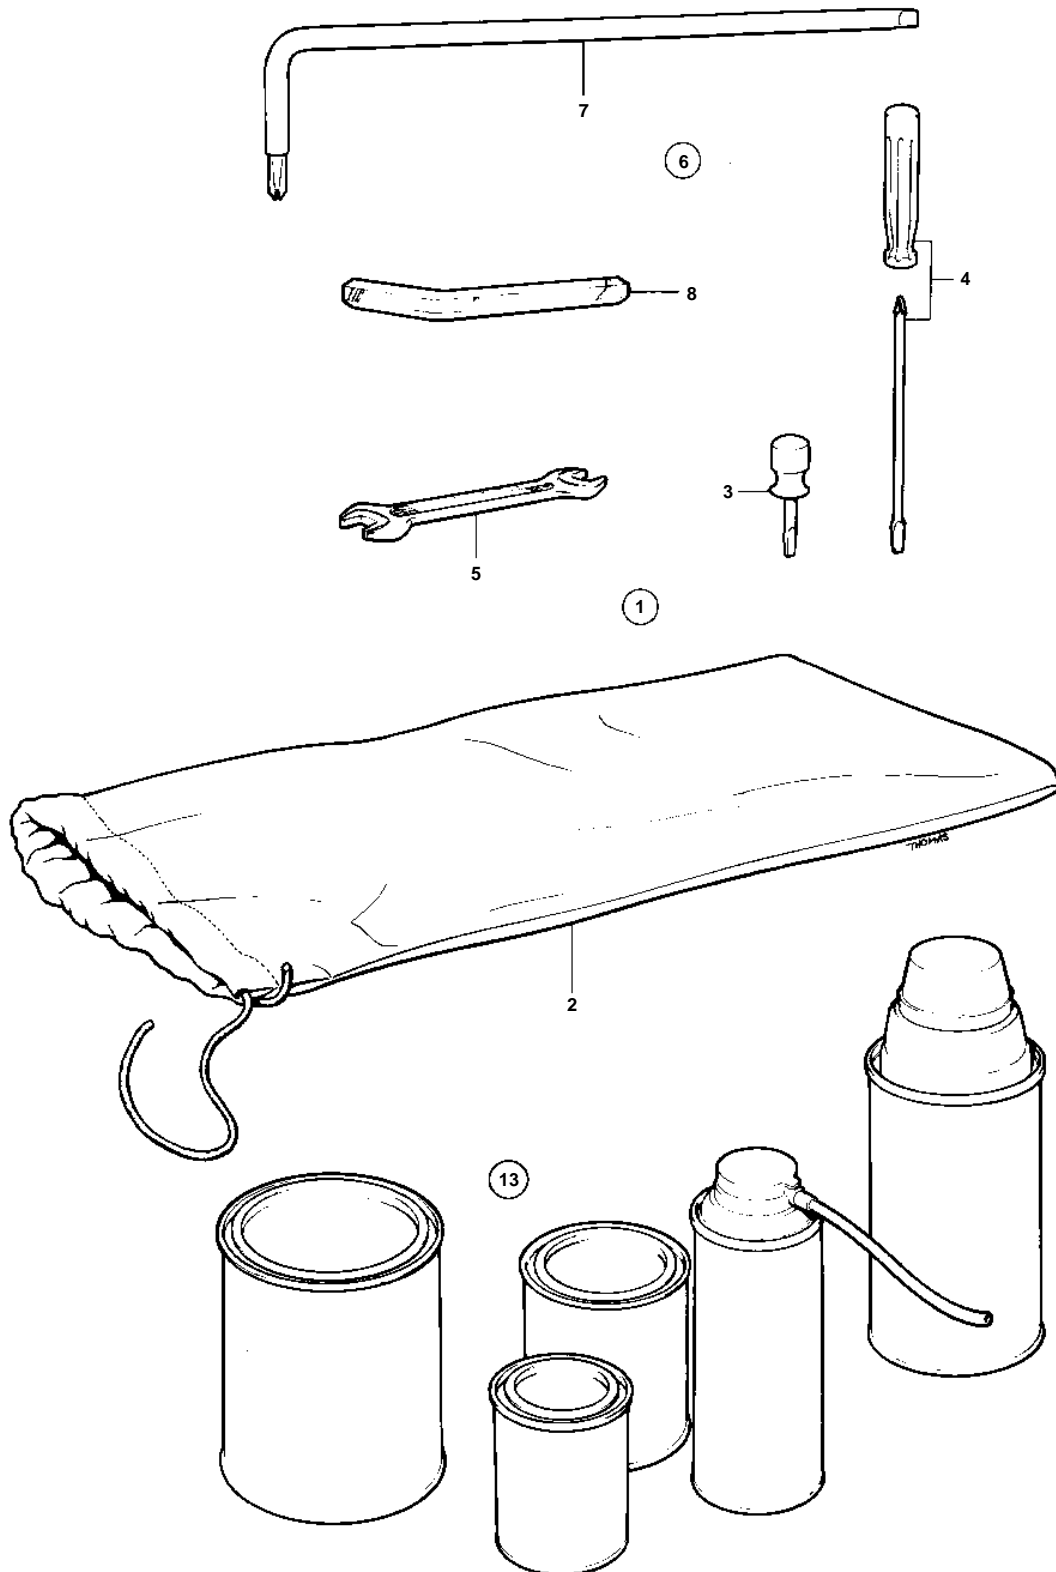

COMMON

10113

COMMON

REF	PART NO.	QTY	DESCRIPTION	NOTES
1	844636	1	Tool kit	
2	844642	1	• Tool bag	
3	841044	1	• Screwdriver	
4	963929	1	• Screwdriver	
5	843929	1	• Open-end wrench	8-10MM
	210056	1	• Open-end wrench	11-12MM
	841252	1	• Open-end wrench	13-16MM
	962053	1	• Open-end wrench	13-17MM
	962060	1	• Open-end wrench	14-17MM
	962054	1	• Open-end wrench	19-22MM
6	841045	1	Tool kit	
7	834980	1	• Screwdriver	
8	914675	1	• Allen wrench	1/4"
	914677	1	• Allen wrench	3/8"