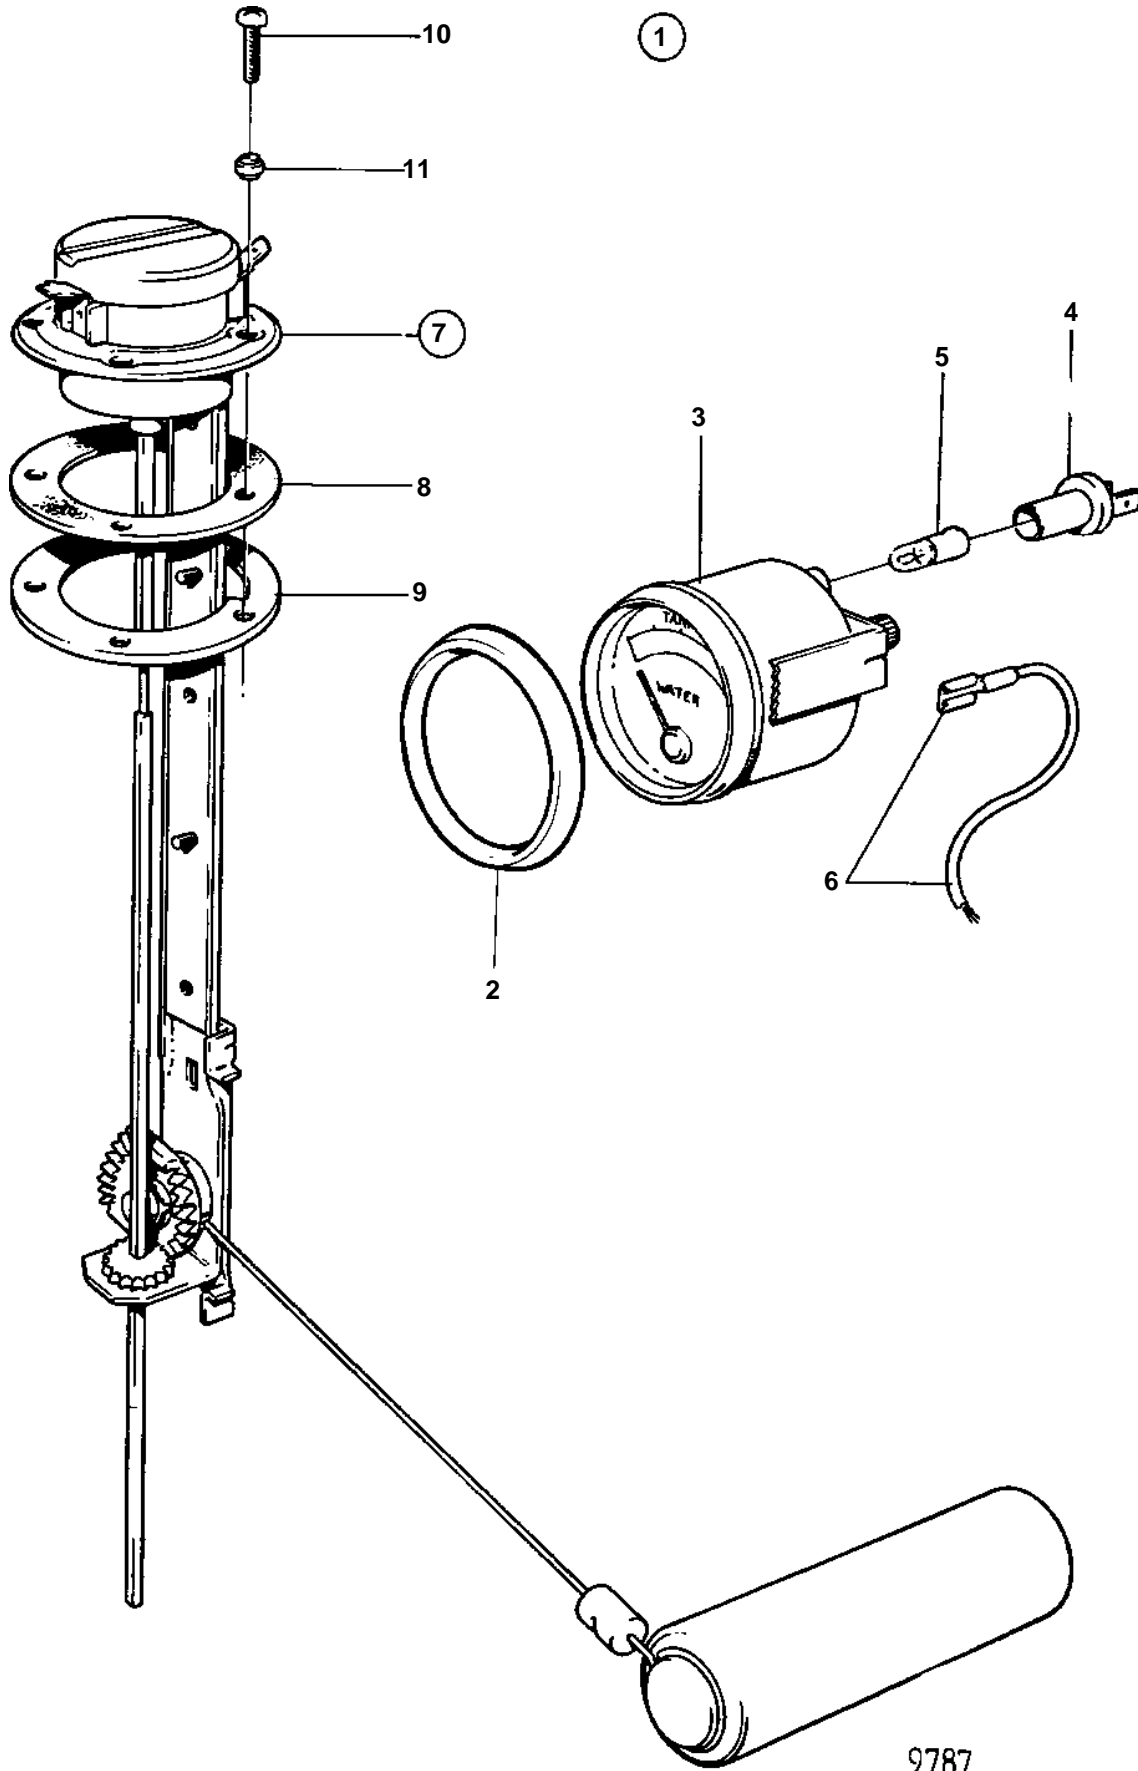

COMMON

COMMON

REF	PART NO.	QTY	DESCRIPTION	NOTES
1	858882	1		24V,WATER
2	858643	1	· Front ring	
3	863943	1	· Tank gauge	(828636)
4	863945	1	· · Bulb socket	FOR INSTRUMENTS WITH PARTNO 828633,828636 SHOULD WHITE BULB 182059 AND BULB HOLDER 808175 BE INSTALLED.
5	863947	1	· · Bulb	RED. FOR INSTRUMENTS WITH PARTNO 828633,828636 SHOULD WHITE BULB 182059 AND BULB HOLDER 808175 BE INSTALLED.
6		X	· CABLES AND TERMINALS	SEE GROUP 3
7	834389	1	· Sender	
8	89865	1	· · Gasket	
9	834480	1	· · Flange	
10	956078	4	· · Screw	L = 16 MM
	956081	1	· · Screw	L = 25 MM
11	834481	5	· · Gasket	