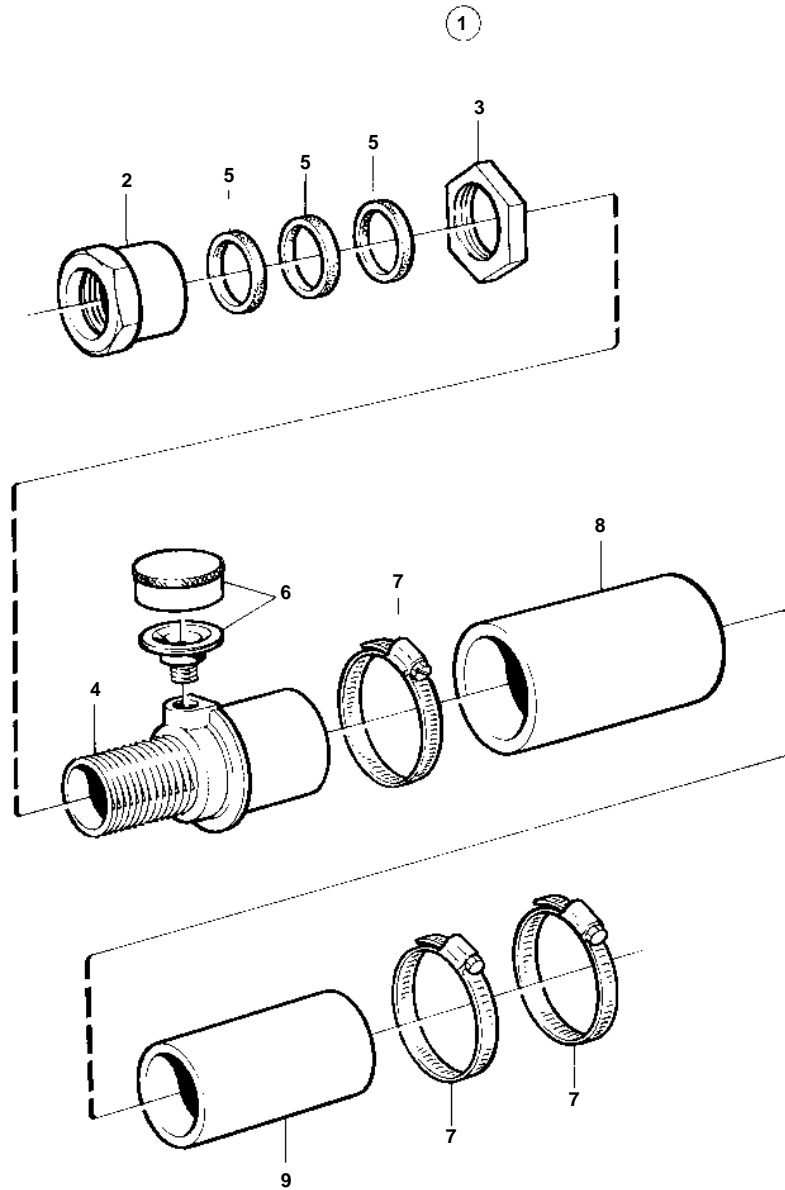

COMMON

9657

COMMON

REF	PART NO.	QTY	DESCRIPTION	NOTES
1	859014	1	Stuffing box	FOR SHAFT DIAM. 35MM.
2	802605	1		
3	802604	1		
4	827177	1		
5	859007	3	· Box gasket	
6	914138	1	· Grease cup	
7	961674	3	· Clamp	
8	827179	1	· Hose	
9	827931	1		