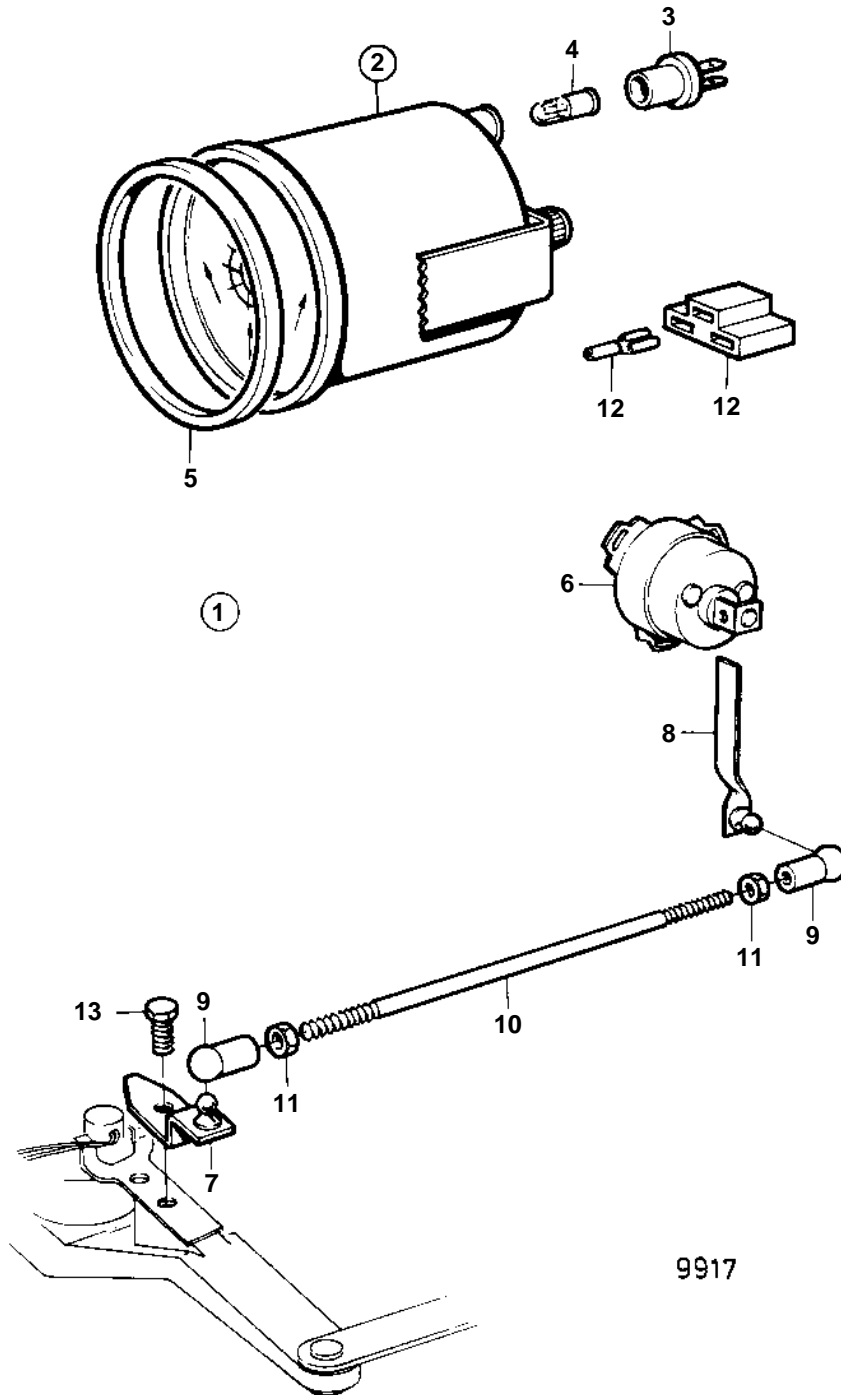

D41A,D41B,AQAD41A,AD41A,AD41B

D41A,D41B,AQAD41A,AD41A,AD41B

REF	PART NO.	QTY	DESCRIPTION	NOTES
1	858886	1	Rudder indicator	
2	863944	1	· Rudder indicator	(828698)
3	863945	1	· · Bulb socket	FOR RUDDER INDICATOR INSTRUMENTS WITH PART NO 828698 SHOULD WHITE BULB 19923 AND BULB HOLDER 808175 BE INSTALLED
4	863946	1	· · Bulb	12V, RED. FOR RUDDER INDICATOR INSTRUMENTS WITH PART NO 828698 SHOULD WHITE BULB 19923 AND BULB HOLDER 808175 BE INSTALLED
5	858643	1	· Front ring	WHITE COLOURED DECOR STRIPE.
6	837772	1	· Rudder position sens	
7	853176	1	· Bracket	
8	853177	1	· Lever	
9	946704	1	· Ball socket	LEFT HAND THREADS.
	946703	1	· Ball socket	RIGHT HAND THREADS.
10	943549	1	· Control rod	
11	942836	1	· Nut	LEFT HAND THREADS.
	955780	1	· Nut	RIGHT HAND THREADS.
12		X	· CABLES AND TERMINALS	SEE GROUP 3
13	940199	1	Screw	