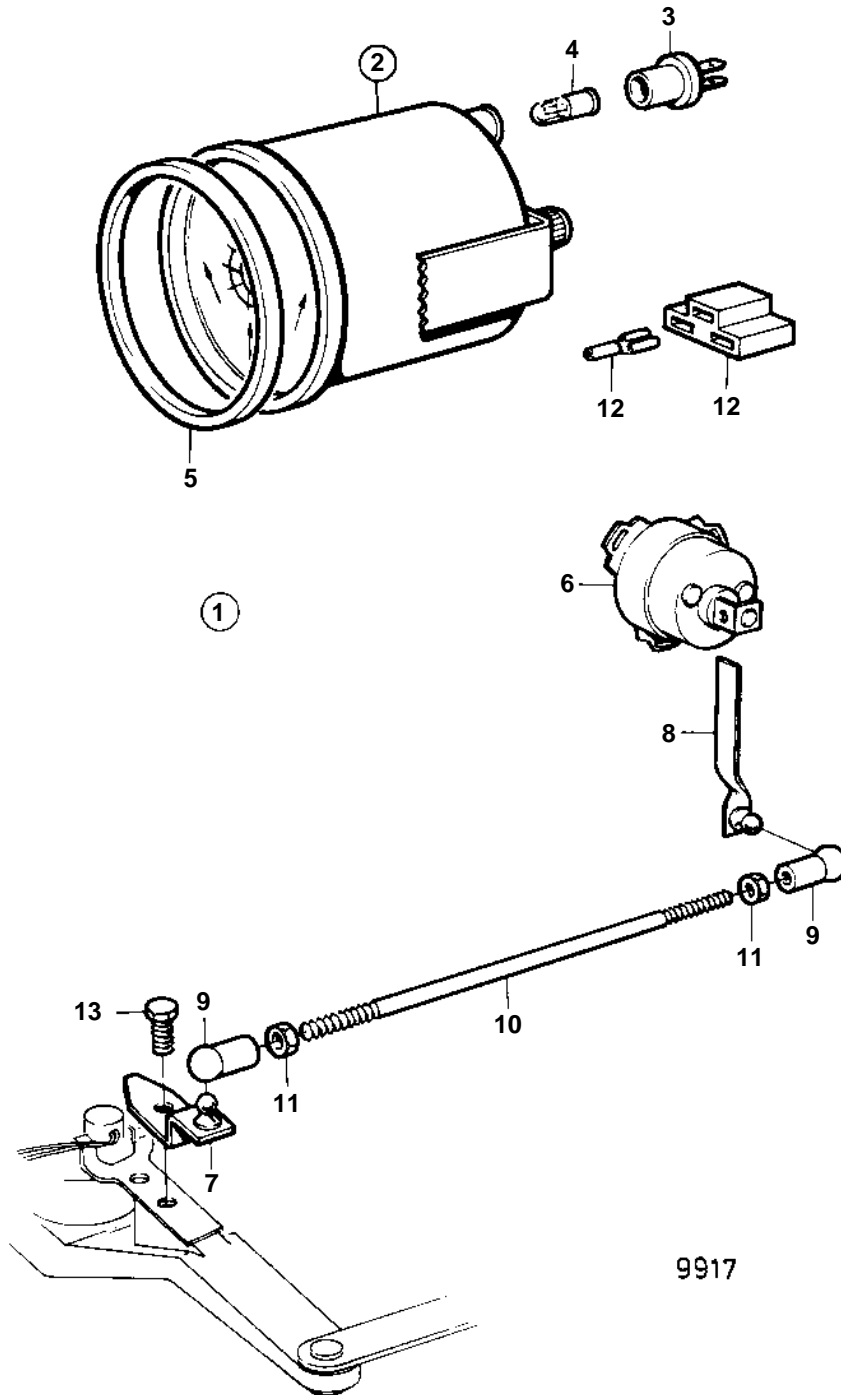

D41A,D41B,AQAD41A,AD41A,AD41B

D41A,D41B,AQAD41A,AD41A,AD41B

REF	PART NO.	QTY	DESCRIPTION	NOTES
1	853178	1	Rudder indicator kit	REPL BY 858886
2	863944	1	· Rudder indicator	(828698)
3	863945	1	· · Bulb socket	FOR RUDDER INDICATOR INSTRUMENTS WITH PART NO 828698 SHOULD WHITE BULB 19923 AND BULB HOLDER 808175 BE INSTALLED
4	863946	1	· · Bulb	12V, RED. FOR RUDDER INDICATOR INSTRUMENTS WITH PART NO 828698 SHOULD WHITE BULB 19923 AND BULB HOLDER 808175 BE INSTALLED
5	828542	1	· Front ring	REPL BY 858643. GOLD COLOURED DECOR STRIPE.
	858643	1	· Front ring	WHITE COLOURED DECOR STRIPE.
6	837772	1	· Rudder position sens	
7	853176	1	· Bracket	
8	853177	1	· Lever	
9	946704	1	· Ball socket	LEFT HAND THREADS.
	946703	1	· Ball socket	RIGHT HAND THREADS.
10	943549	1	· Control rod	
11	942836	1	· Nut	LEFT HAND THREADS.
	955780	1	· Nut	RIGHT HAND THREADS.
12		X	· CABLES AND TERMINALS	SEE GROUP 3
13	940199	1	Screw	