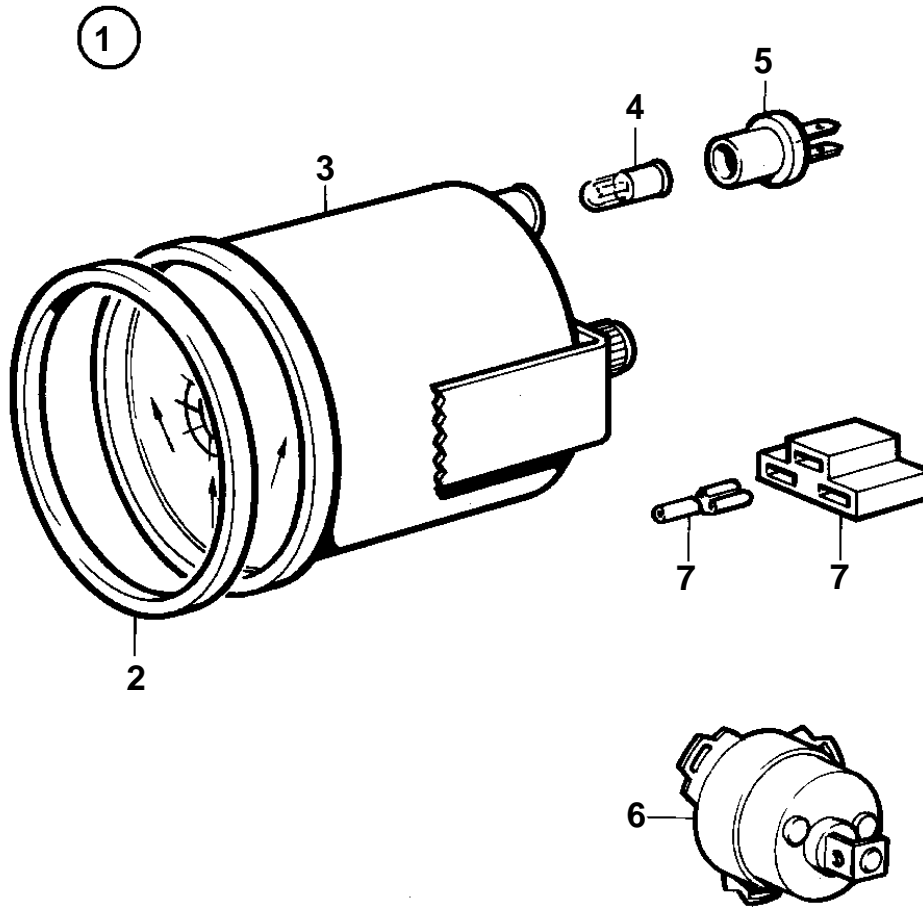

TMD41A,TMD41B,TAMD41A,TAMD41B

10036

TMD41A,TMD41B,TAMD41A,TAMD41B

REF	PART NO.	QTY	DESCRIPTION	NOTES
1	840789	1	Rudder indicator kit	REPL BY 858886. GOLD COLOURED DECOR STRIPE.
2	828542	1	· Front ring	REPL BY 858643. GOLD COLOURED DECOR STRIPE.
	858643	1	· Front ring	WHITE COLOURED DECOR STRIPE.
3	863944	1	· Rudder indicator	(828698)
4	863946	1	· · Bulb	RED. FOR RUDDER INDICATOR INSTRUMENTS WITH PART NO 828698 SHOULD WHITE BULB 19923 AND BULB HOLDER 808175 BE INSTALLED
5	863945	1	· · Bulb socket	FOR RUDDER INDICATOR INSTRUMENTS WITH PART NO 828698 SHOULD WHITE BULB 19923 AND BULB HOLDER 808175 BE INSTALLED
6	837772	1	· Rudder position sens	
7		X	· CABLES AND TERMINALS	SEE GROUP 3