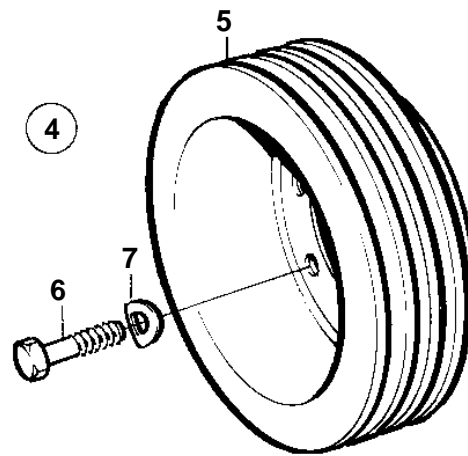

COMMON

10288

COMMON

REF	PART NO.	QTY	DESCRIPTION	NOTES
1	860024	1	Pulley	HC50
2	860023	1	· Pulley	
3	955307	6	· Screw	