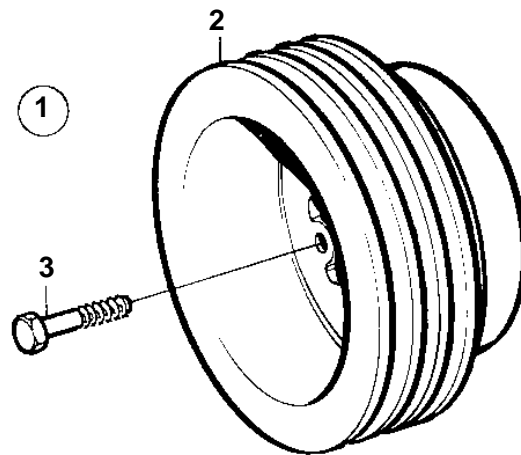

COMMON

10288

COMMON

REF	PART NO.	QTY	DESCRIPTION	NOTES
1	860024	1	Pulley	HC50
2	860023	1	· Pulley	
3	955307	6	· Screw	