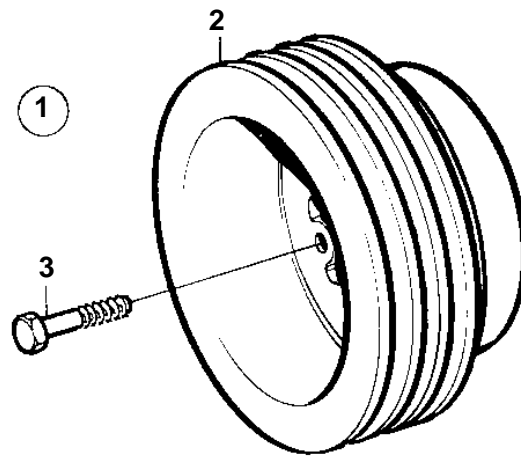

COMMON

10288

COMMON

REF	PART NO.	QTY	DESCRIPTION	NOTES
4	858257	1	Belt pulley kit	HC50
5	838596	1	· Pulley	
6	955301	6	· Screw	