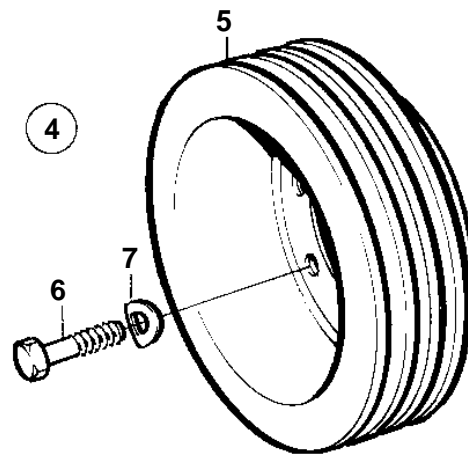

COMMON

10288

COMMON

REF	PART NO.	QTY	DESCRIPTION	NOTES
4	858257	1	Belt pulley kit	HC50
5	838596	1	· Pulley	
6	955301	6	· Screw	