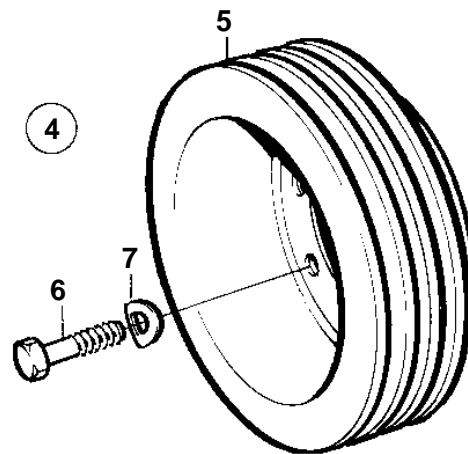

COMMON

10288

**COMMON**

REF	PART NO.	QTY	DESCRIPTION	NOTES
4	843314	1	Pulley	B
5	842710	1	· Pulley	
6	955301	6	· Screw	
7	941907	6	· Spring washer	