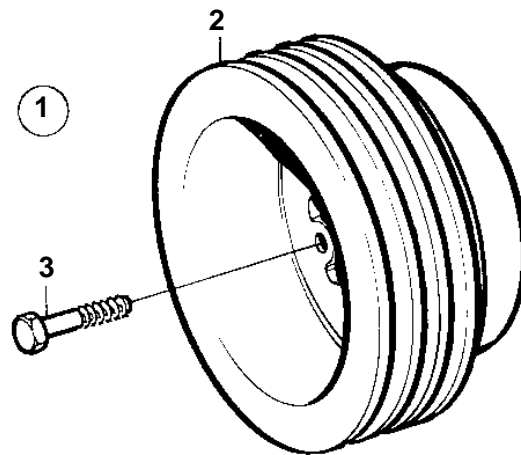

COMMON

10288

**COMMON**

REF	PART NO.	QTY	DESCRIPTION	NOTES
4	843314	1	Pulley	B
5	842710	1	· Pulley	
6	955301	6	· Screw	
7	941907	6	· Spring washer	