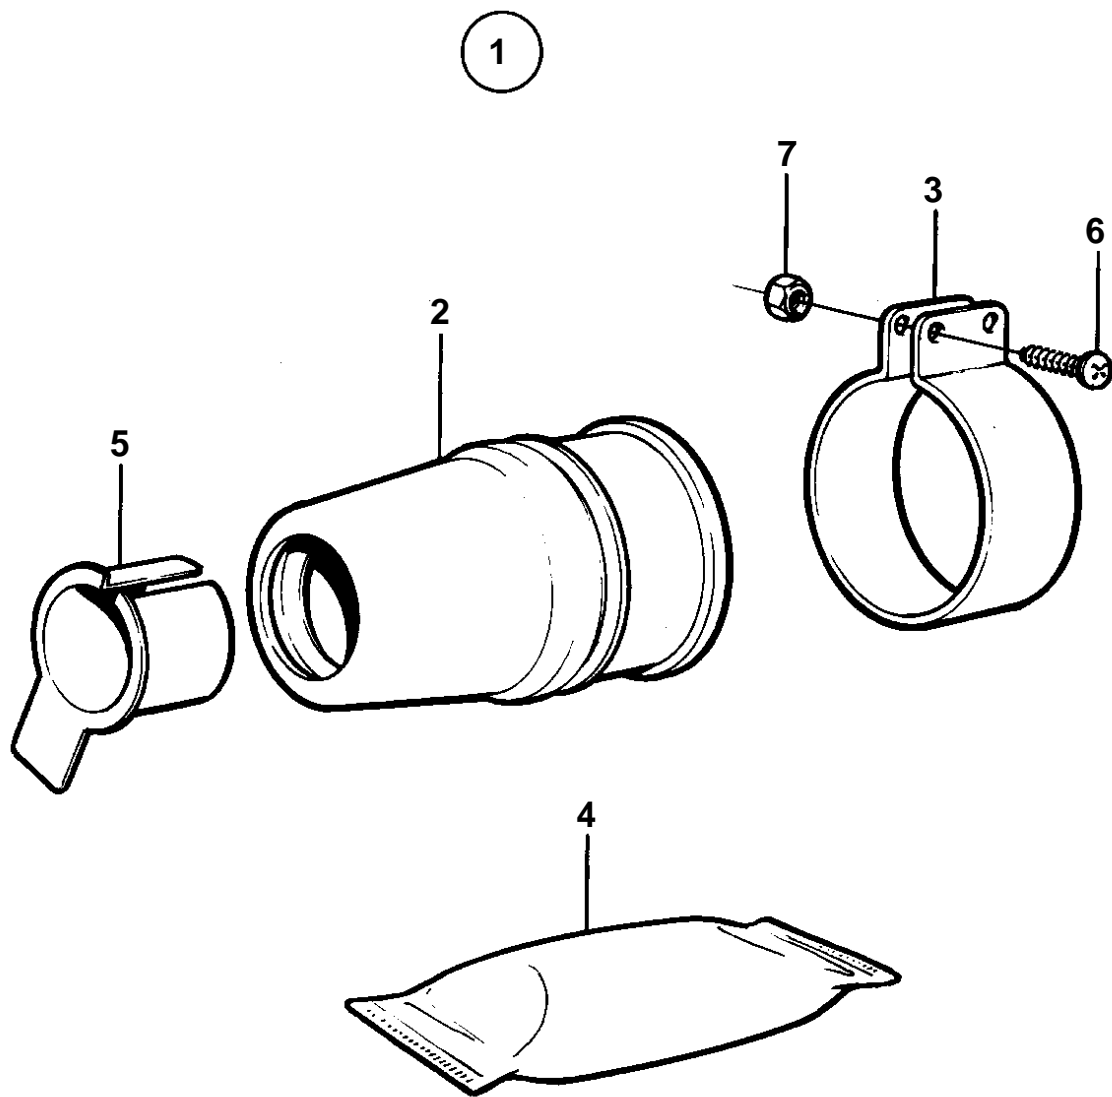

COMMON

6147

COMMON

REF	PART NO.	QTY	DESCRIPTION	SEE SEC.	NOTES
1	828527	1	Seal Bulletin P-44-6-1	P-44-6-1-EN	D = 40 MM Rubber Stuffing Box
2		1	· STUFFING BOX		
3	828528	1	· Clamp		
4	828250	1	· Grease		
5		1	· UNIVERSAL SLEEVE		
6	963684	2	· Screw		
7	966170	2	· Nut		