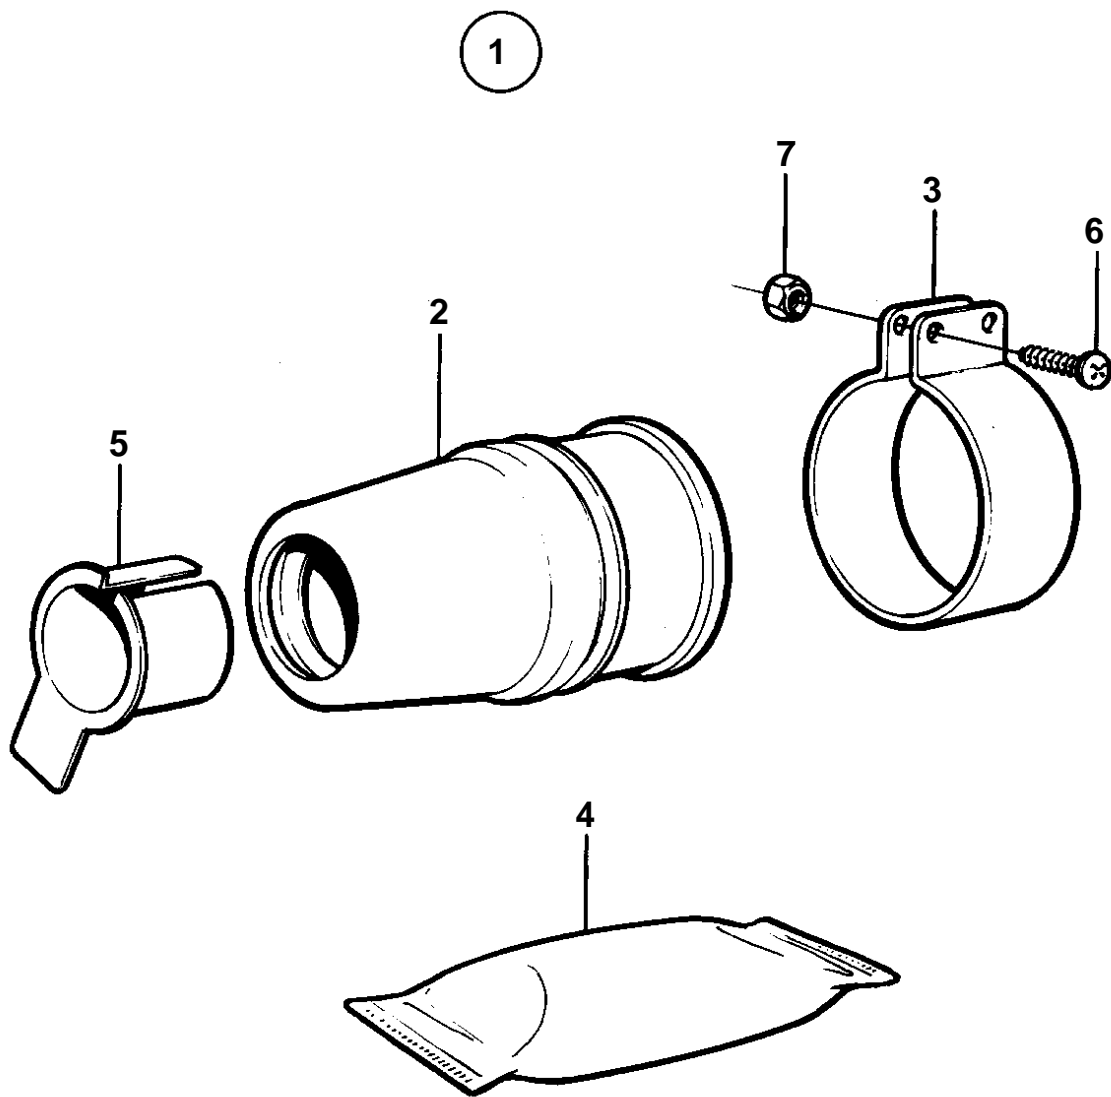

COMMON

6147

COMMON

REF	PART NO.	QTY	DESCRIPTION	SEE SEC.	NOTES
1	828526	1	Seal Bulletin P-44-6-1	P-44-6-1-EN	D = 35 MM Rubber Stuffing Box
2		1	· STUFFING BOX		
3	828528	1	· Clamp		
4	828250	1	· Grease		
5		1	· UNIVERSAL SLEEVE		
6	963684	2	· Screw		
7	966170	2	· Nut		