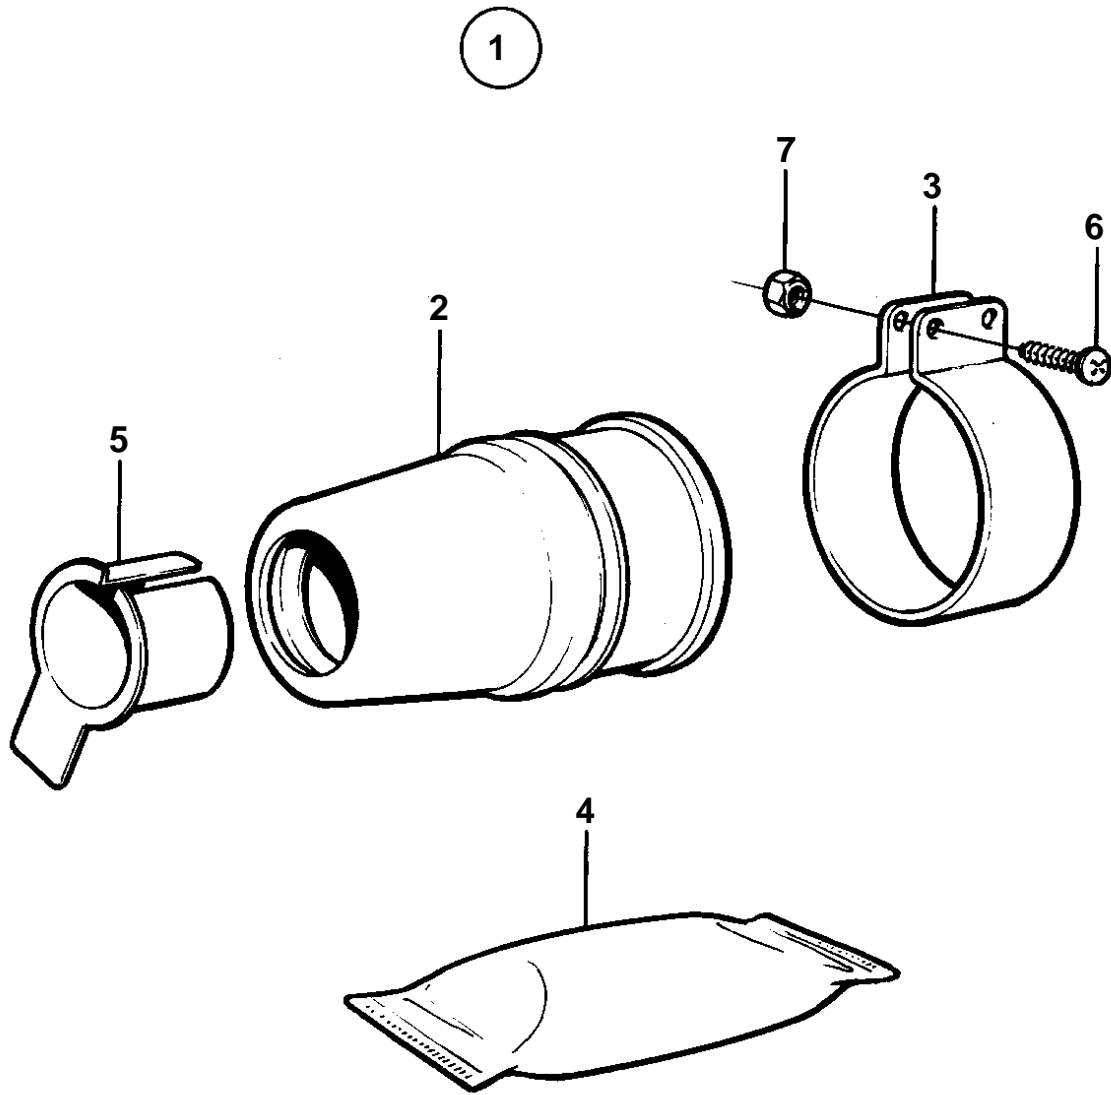

COMMON

6147

**COMMON**

REF	PART NO.	QTY	DESCRIPTION	SEE SEC.	NOTES
1	828422	1	Seal		D = 30 MM
			Bulletin P-44-6-1	P-44-6-1-EN	Rubber Stuffing Box
2		1	· STUFFING BOX		
3	828418	1	· Clamp		
4	828250	1	· Grease		
5		1	· UNIVERSAL SLEEVE		
6	963684	2	· Screw		
7	966170	2	· Nut		