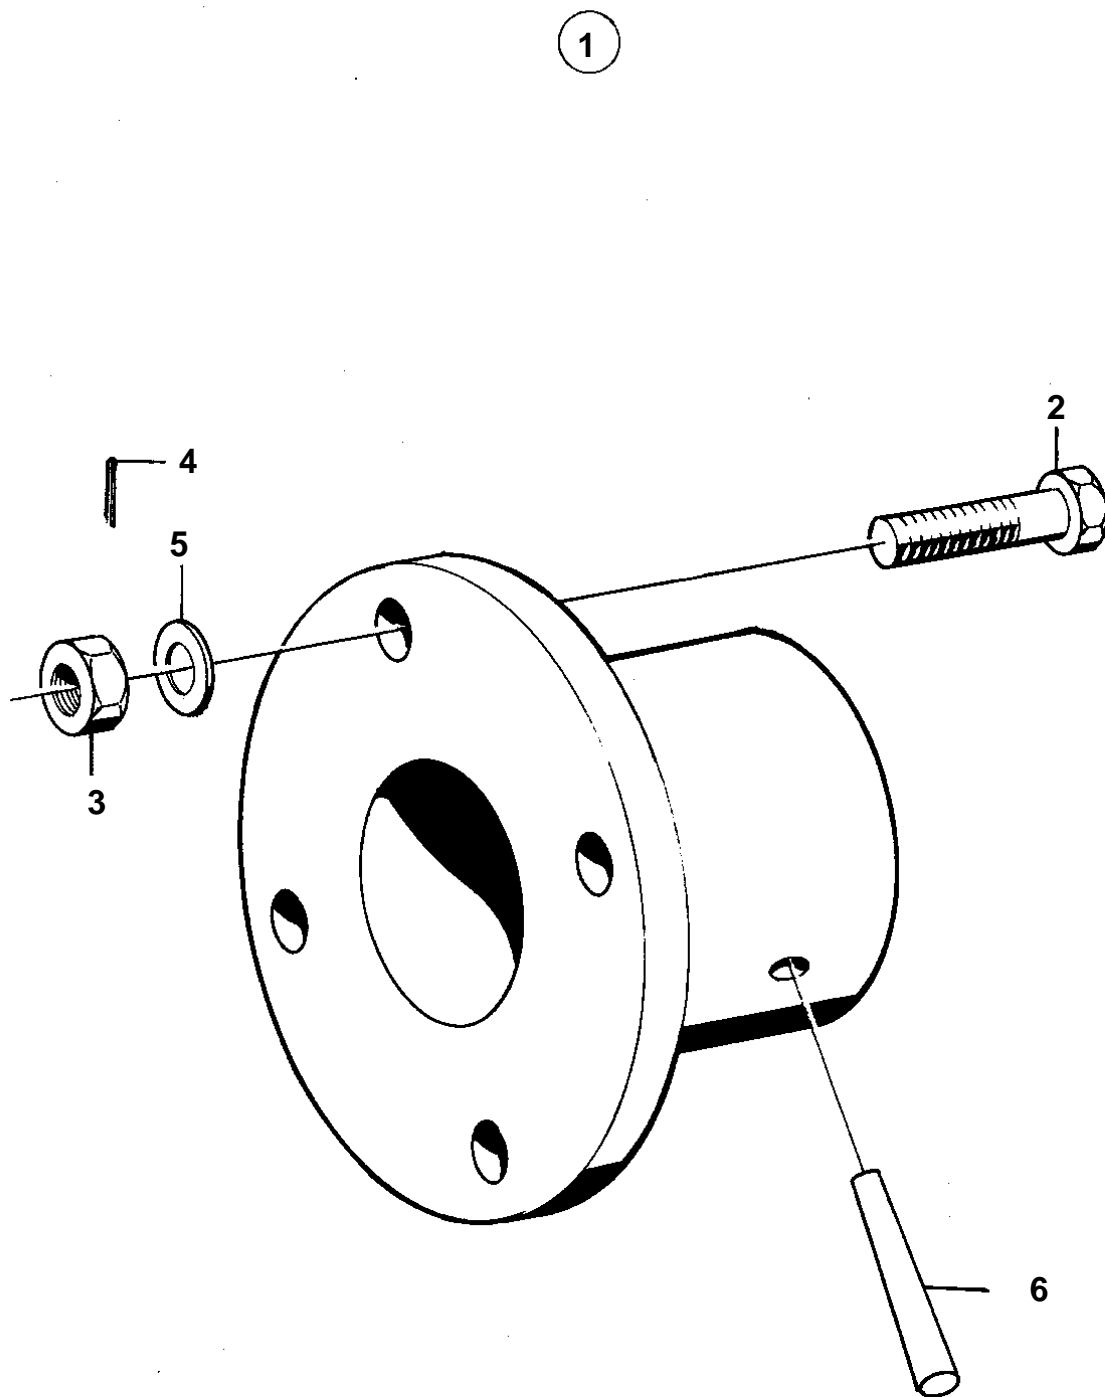

COMMON

4624

COMMON

REF	PART NO.	QTY	DESCRIPTION	NOTES
1	829279	1	Companion flange	FOR SHAFT DIAM. 35MM.
2	955692	4	· Screw	L = 32 MM
2	955691	4	· Screw	L = 25 MM
3	955883	4	· Nut	
4	907834	4	· Cotter pin	
5	941909	4	· Spring washer	
6	907617	1	· Pin	