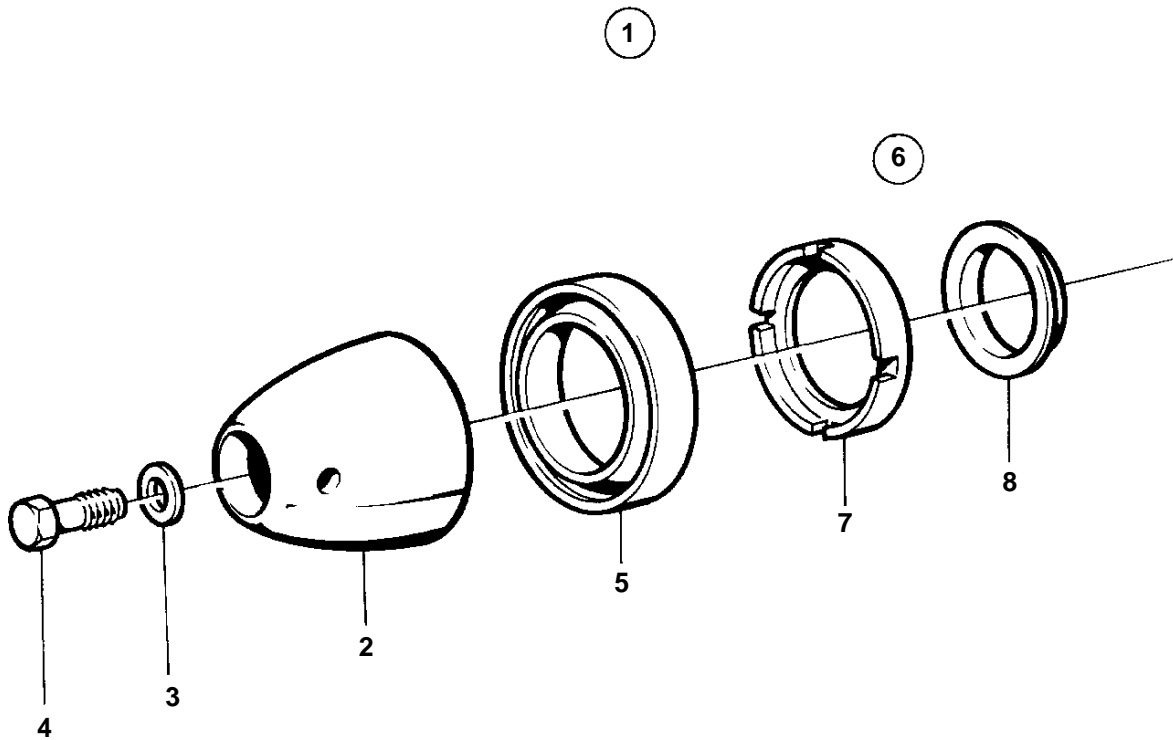

D41A,AQAD41A,AD41A,D41B,AD41B

D41A,AQAD41A,AD41A,D41B,AD41B

REF	PART NO.	QTY	DESCRIPTION	NOTES
1	854666	1	Propeller cone kit	
2		1	· PROPELLER CONE	BLACK
3	941670	1	· Washer	
4	852216	1	· Lock screw	
5	853676	1	· Spacer ring	
6	854667	1	· Mounting kit	
7	854294	1	· · Plastic washer	REPL BY 854667
8		1	· · PRESSURE WASHER	
9	854669	1	Tool kit	