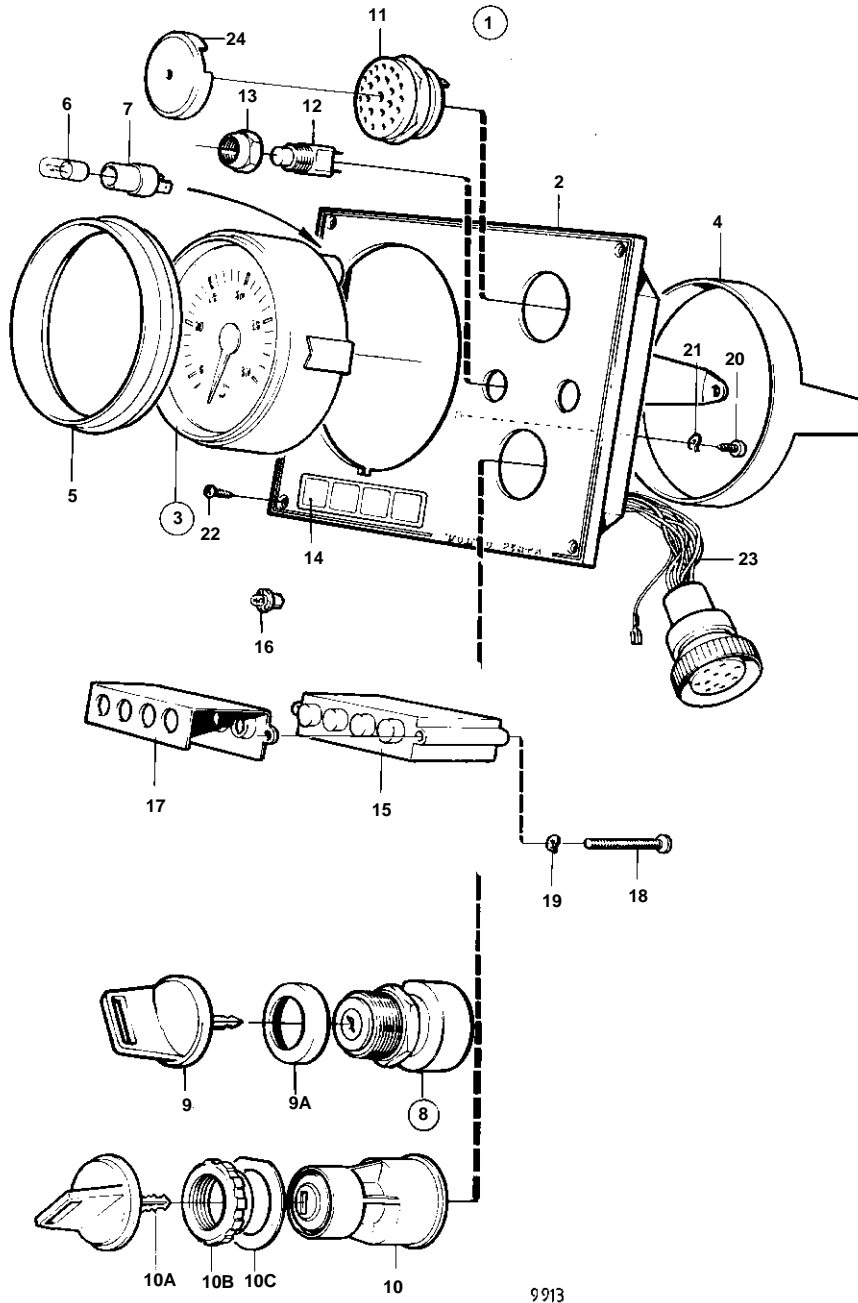

COMMON

9913

**COMMON**

REF	PART NO.	QTY	DESCRIPTION	SEE SEC.	NOTES
1	858868	1	Instrument panel		12V REPL BY 864043. WHITE COLOURED DECOR STRIPE.
2	858646	1	• Instrument panel		REPL BY 860183
	860183	1	• Instrument panel		
3	838811	1	• Tachometer		
4	828558	1	• • Attaching ring		
5	858644	1	• Front ring		
6	19923	1	• Bulb		
7	808175	1	• Bulb socket		
8	828778	1	• Starter switch		REPL BY 864277
9	828676	2	• • Key		STATE KEY CODE WHEN ORDERING.
9A	1581184	1	• Round nut		
10	864277	1	• Starter switch		
10A	859953	2	• • Key		STATE KEY CODE WHEN ORDERING.
			• • Bulletin 49-30	49-30-EN	Key P/N 859953
10B	859955	1	• • Plastic nut		
10C	860086	1	• • Marking label		
11	828587	1	• Buzzer		
12	828584	1	• Switch		ALARM
	828585	1	• Switch		LIGHTING
13	828586	2	• Button		
14	858645	1	• Symbol strip		
15	828783	1	• Electronic unit		
16	19923	4	• Bulb		
17	828784	1	• Reflector		
18	941615	2	• Screw		
19	941904	2	• Spring washer		
20	949947	1	• Screw		
21	941904	1	• Spring washer		
22	828647	4	• Screw		
23	828648	1	• Cable kit		
24	858795	1	• Protecting casing		