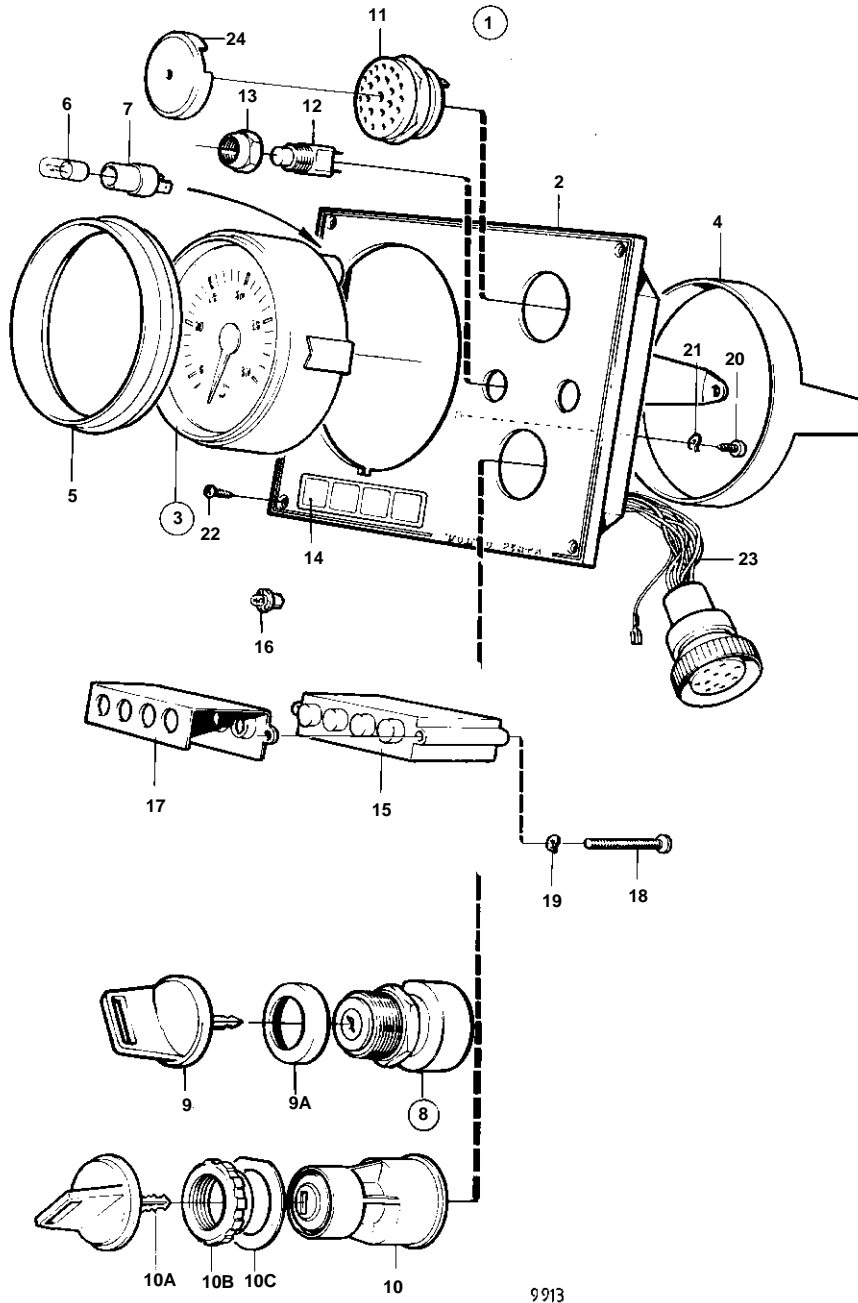

COMMON

COMMON

REF	PART NO.	QTY	DESCRIPTION	SEE SEC.	NOTES
1	838810	1	Instrument panel		12V REPL BY 858868. GOLD COLOURED DECOR STRIPE.
2	828583	1	· Instrument panel		REPL BY 858646
	858646	1	· Instrument panel		REPL BY 860183
	860183	1	· Instrument panel		
3	838811	1	· Tachometer		
4	828558	1	· · Attaching ring		
5	828559	1	· Front ring		REPL BY 858644
	858644	1	· Front ring		
6	19923	1	· Bulb		
7	808175	1	· Bulb socket		
8	828778	1	· Starter switch		REPL BY 864277
9	828676	2	· · Key		STATE KEY CODE WHEN ORDERING.
9A	1581184	1	· Round nut		
10	864277	1	· Starter switch		
10A	859953	2	· · Key		STATE KEY CODE WHEN ORDERING.
			· · Bulletin 49-30	49-30-EN	Key P/N 859953
10B	859955	1	· · Plastic nut		
10C	860086	1	· · Marking label		
11	828587	1	· Buzzer		
12	828584	1	· Switch		ALARM
	828585	1	· Switch		LIGHTING
13	828586	2	· Button		
14	828560	1	· Sign		REPL BY 858645
	858645	1	· Symbol strip		
15	828783	1	· Electronic unit		
16	19923	4	· Bulb		
17	828784	1	· Reflector		
18	941615	2	· Screw		
19	941904	2	· Spring washer		
20	949947	1	· Screw		
21	941904	1	· Spring washer		
22	828647	4	· Screw		
24	858795	1	· Protecting casing		