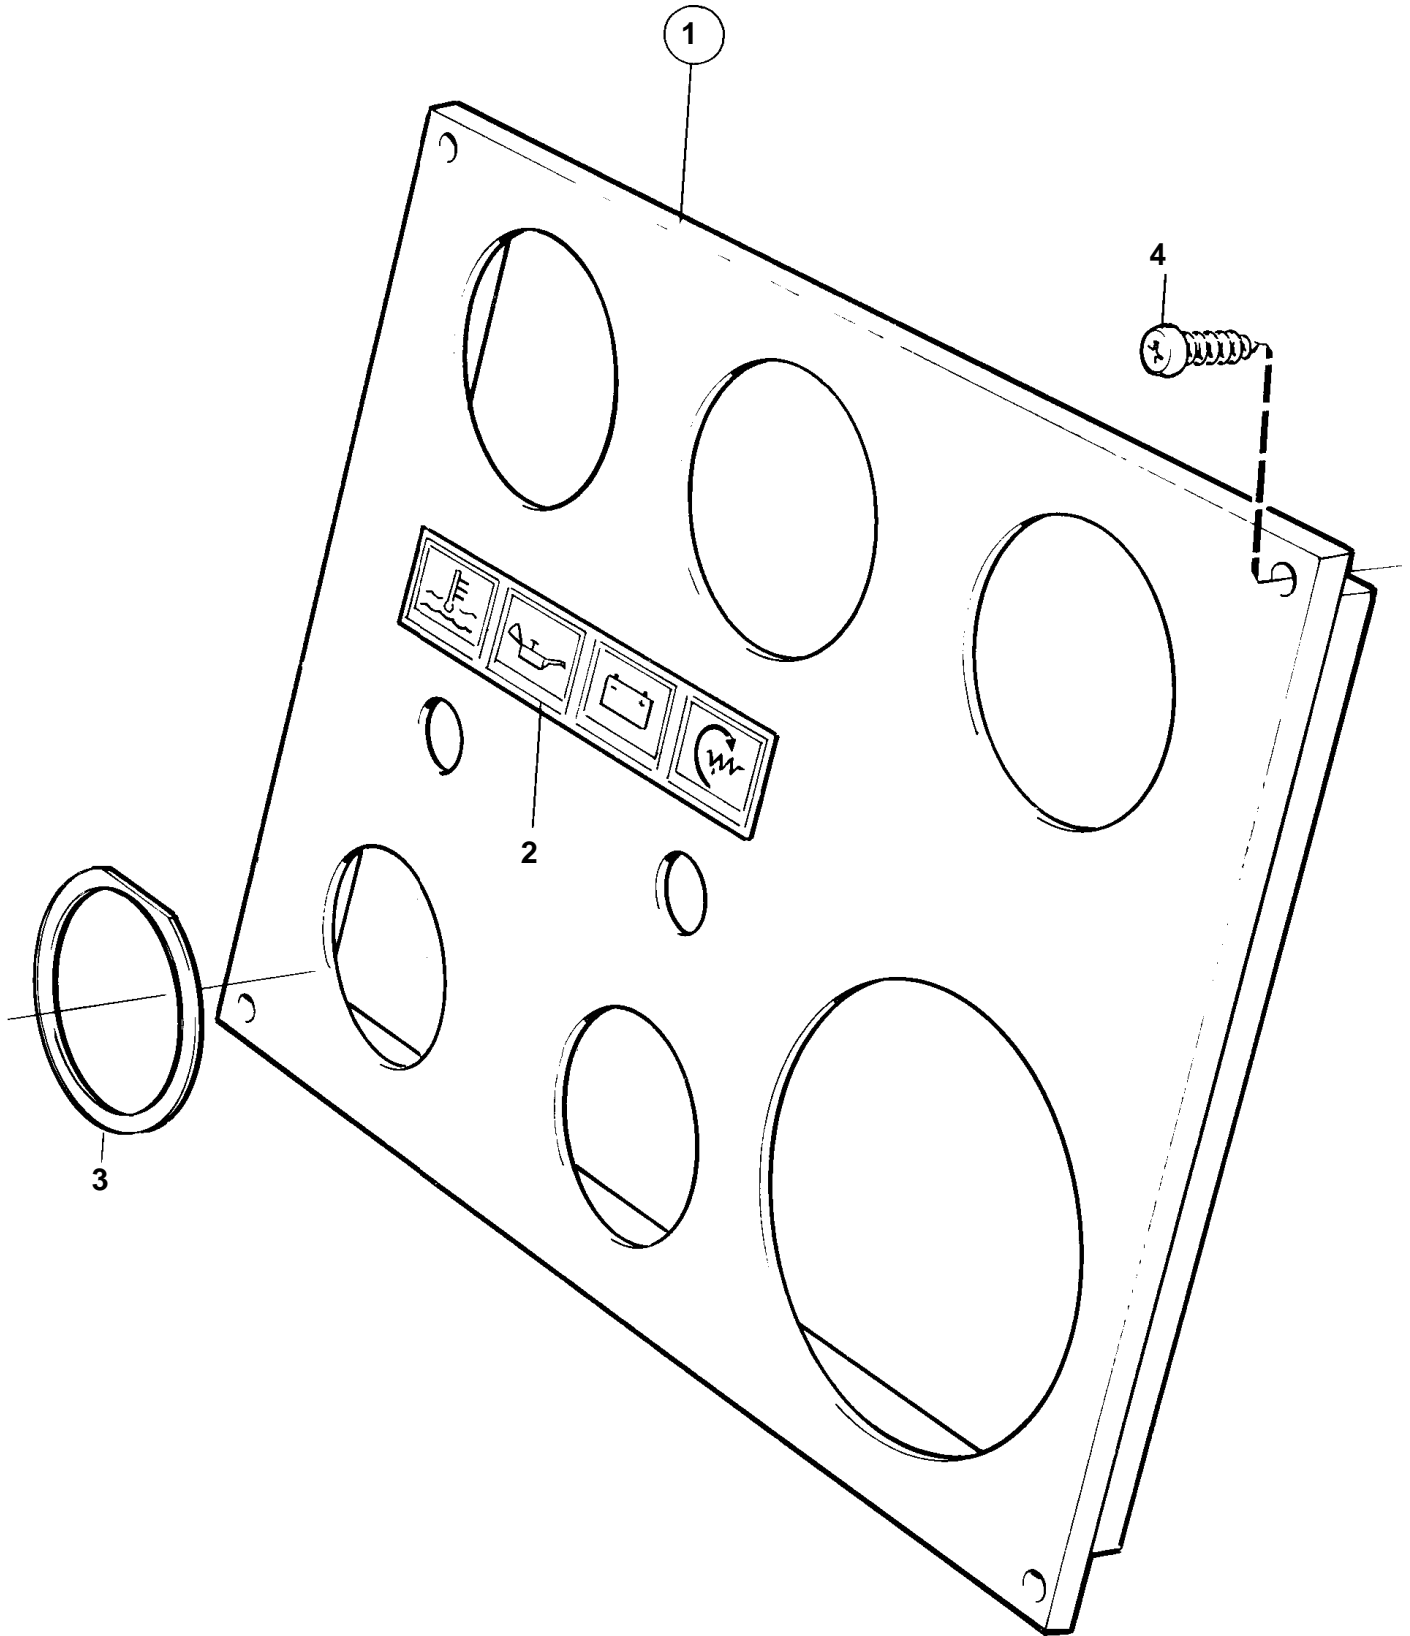

COMMON

10041

COMMON

REF	PART NO.	QTY	DESCRIPTION	NOTES
1	860184	1	Instrument panel	MIRROR-INVERTED, FOR TWIN INSTALLATION.. WHITE COLOURED DECOR STRIPE.
2	858645	1	· Symbol strip	
3		1	· MARKING LABEL	
4	828647	4	Screw	