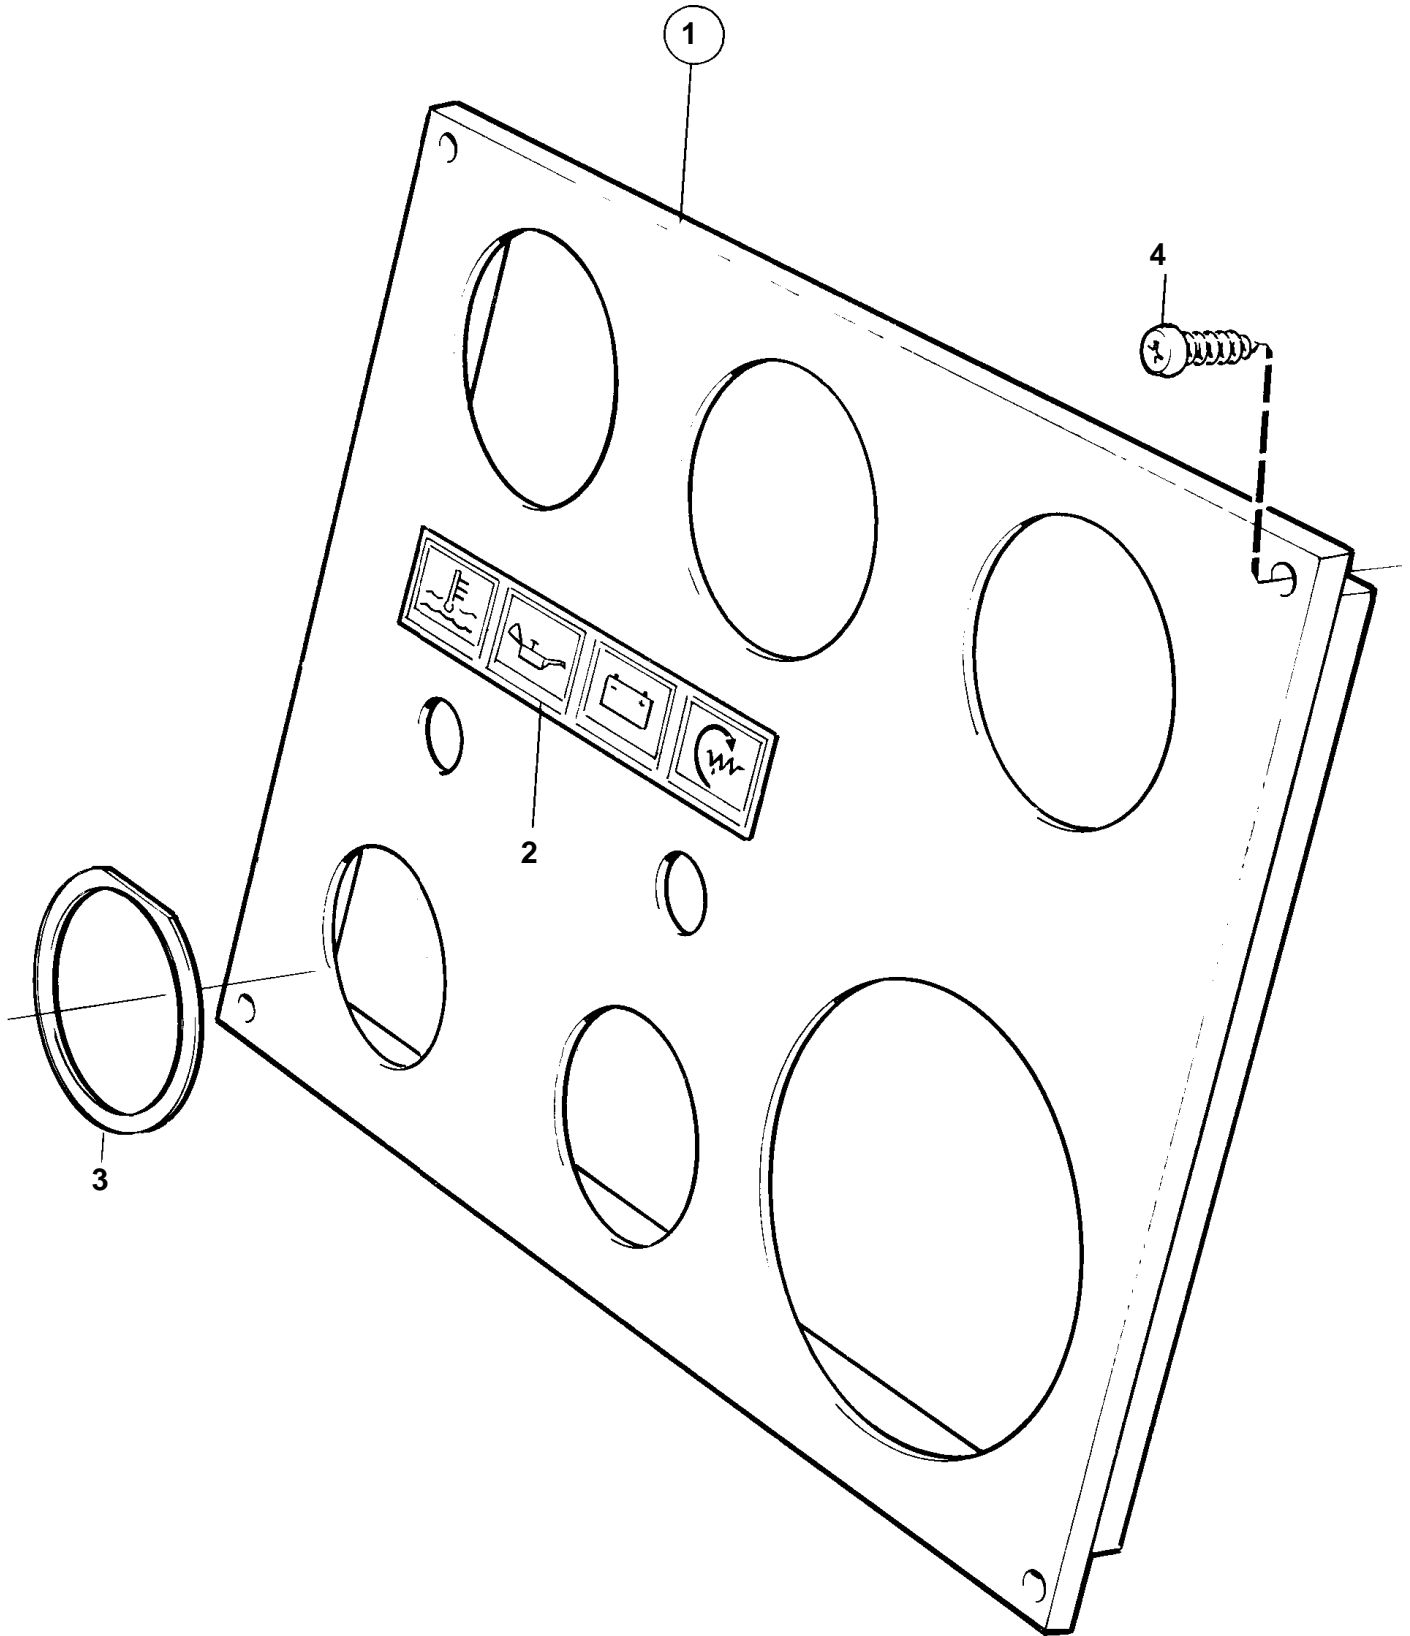

COMMON

10041

**COMMON**

REF	PART NO.	QTY	DESCRIPTION	NOTES
1	858875	1	Instrument panel	REPL BY 860184. MIRROR-INVERTED, FOR TWIN INSTALLATION.. WHITE COLOURED DECOR STRIPE.
2	858645	1	· Symbol strip	
4	828647	4	Screw	