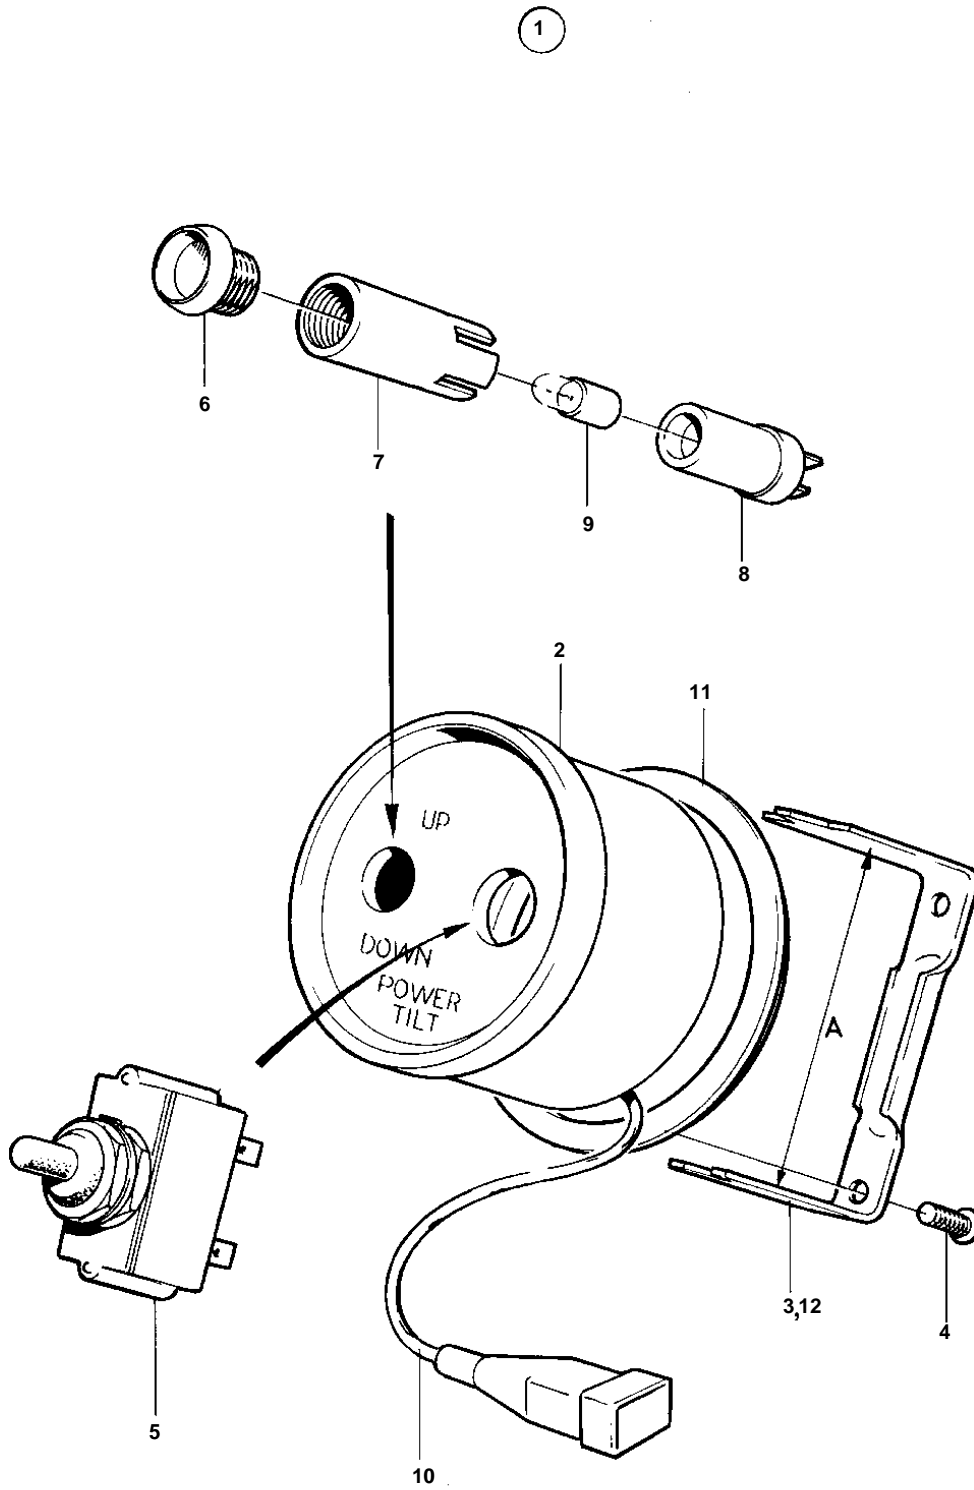

COMMON

4656

COMMON

REF	PART NO.	QTY	DESCRIPTION	NOTES
1	850376	1	Instrument panel	24V
2		1	· PANEL	
3	850372	1	· Brace	A = 60 MM
4	944201	2	· Screw	
5	814322	1	· Switch	
6	827766	1	· Lens	
7	819350	1	· Sleeve	
8	808175	1	· Bulb socket	
9	182059	1	· Bulb	24V
10	839426	1	· Cable	
		X	· · CABLES AND CABLE TERMINALS	SEE GROUP 3
11	843603	1	Intermediate ring	ALT
12	843602	1	Attaching brace	ALT A = 65 MM