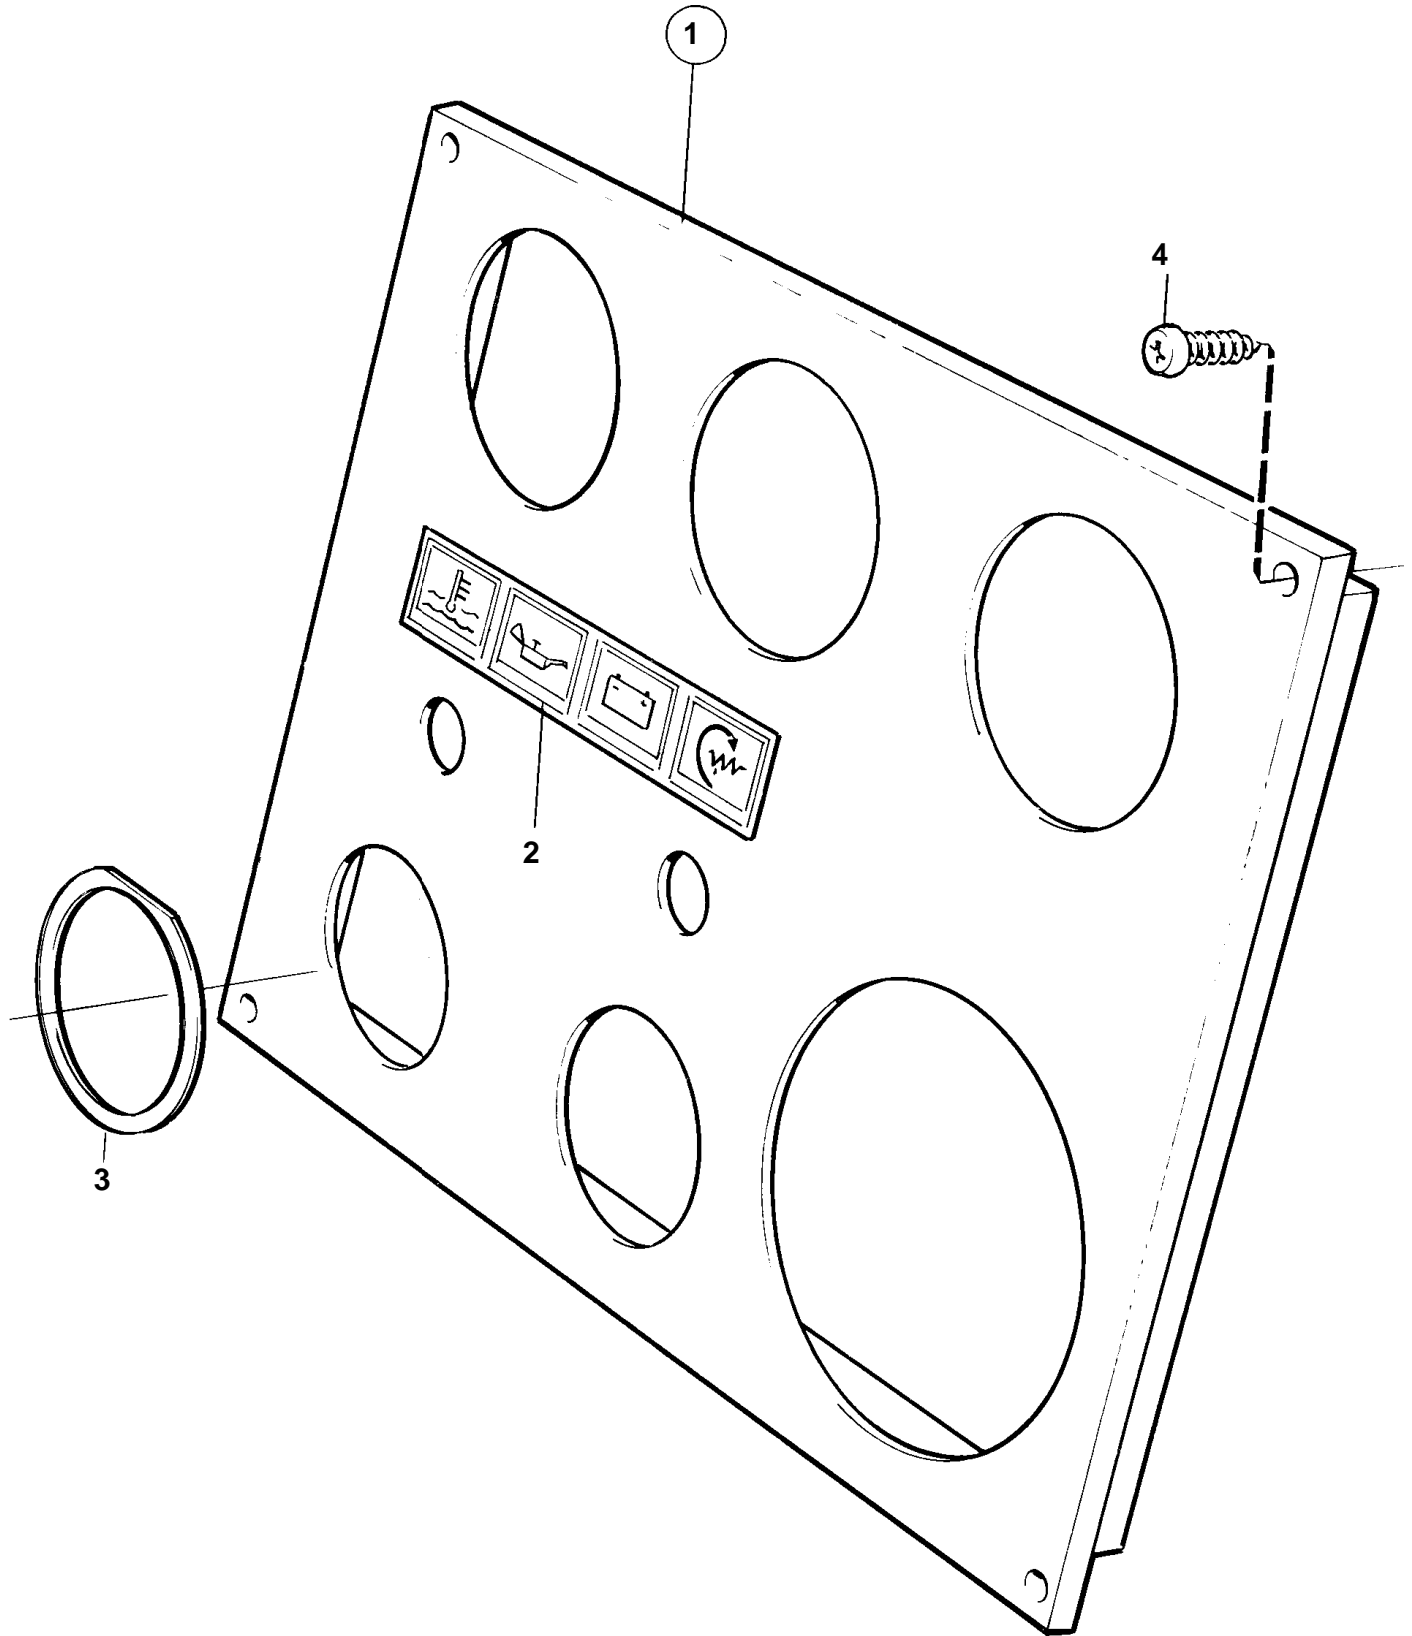

COMMON

10041

COMMON

REF	PART NO.	QTY	DESCRIPTION	NOTES
1	828780	1	Instrument panel	REPL BY 860184. MIRROR-INVERTED, FOR TWIN INSTALLATION.. GOLD COLOURED DECOR STRIPE.
2	828560	1	· Sign	REPL BY 858645
	858645	1	· Symbol strip	
4	828647	4	Screw	