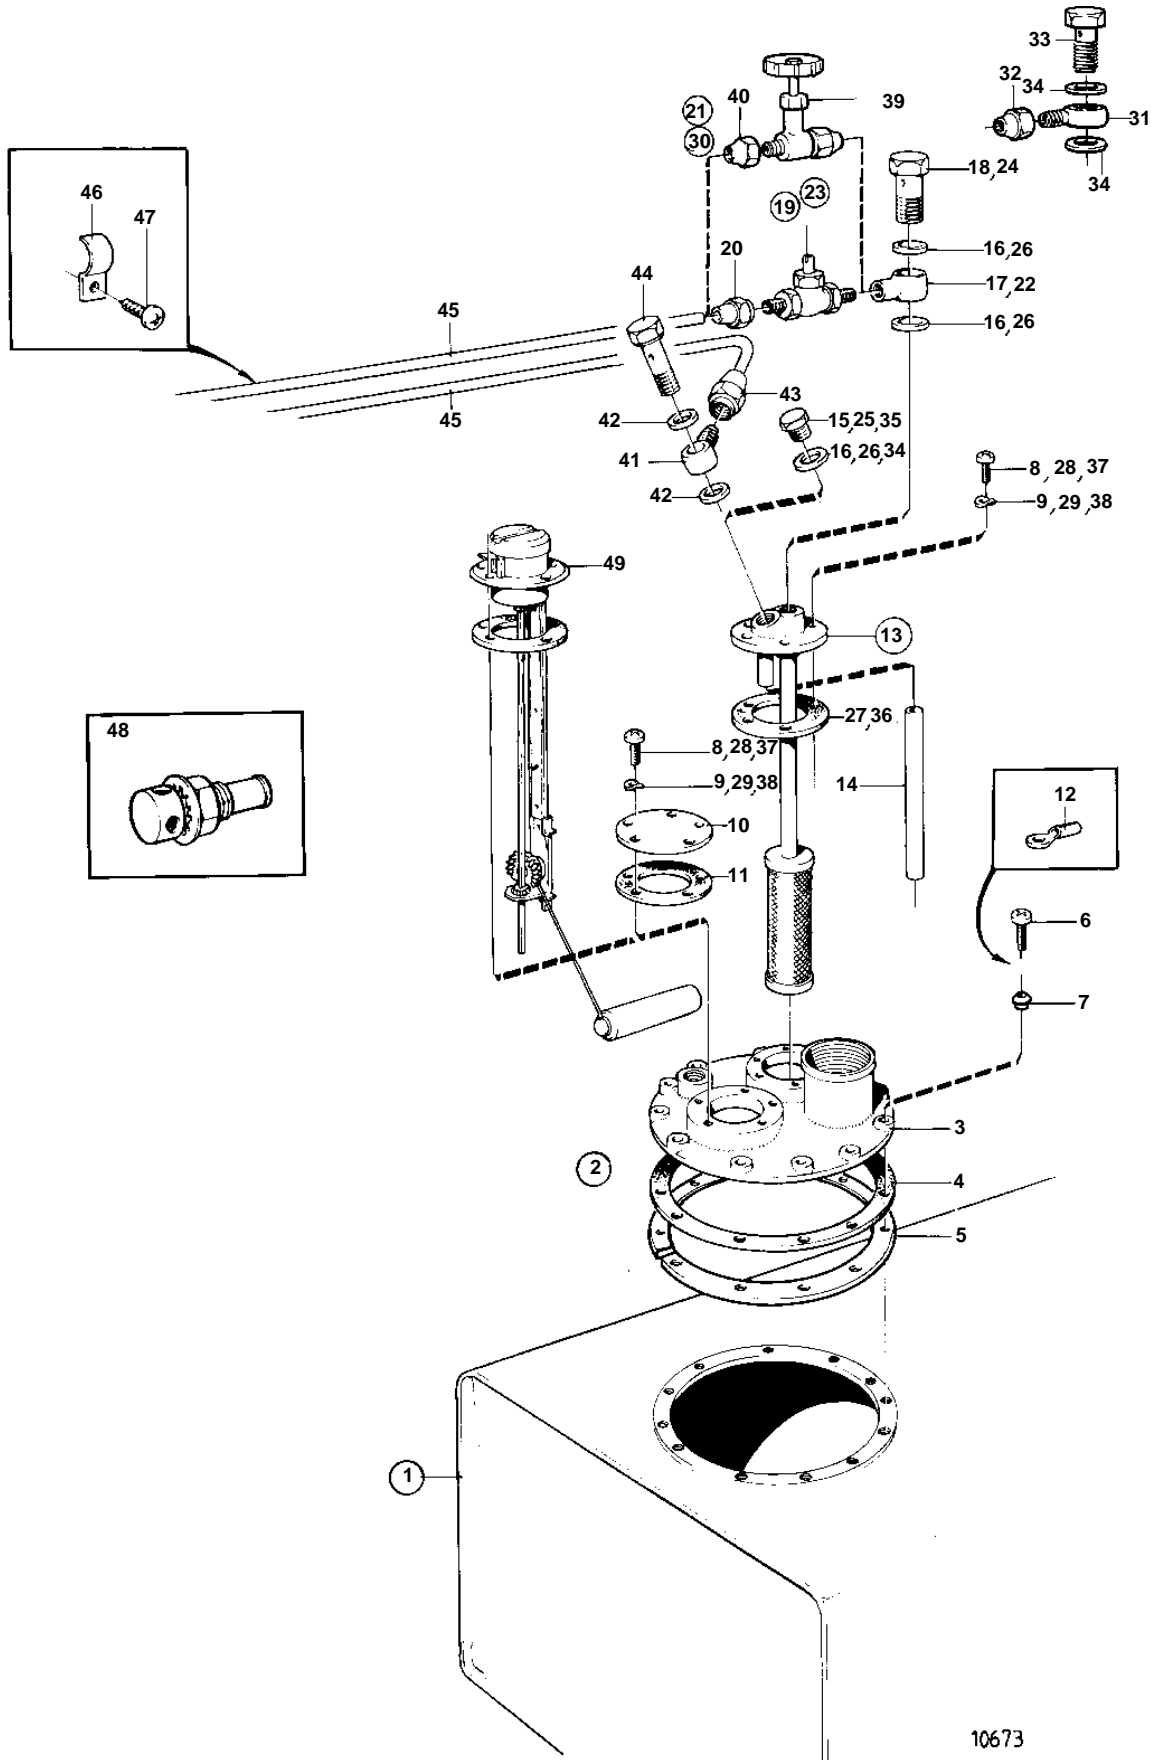

COMMON

COMMON

REF	PART NO.	QTY	DESCRIPTION	SEE SEC.	NOTES
1	1140064	1	Fuel tank		40L
2	1140063	1	• Cover		
3	833799	1	• • Cover		
4	859064	1	• • Gasket		
5	828338	1	• • Flange		FOR EXTERNAL MANUFACTURED FUEL TANK
6	956080	12	• • Screw		
7	834481	12	• • Gasket		
8	956076	10	• • Screw		
9	941905	10	• • Spring washer		
10	833801	1	• • Cover		
11	89865	1	• • Gasket		
12	881493	1	• • Cable terminal		
13	828341	1	• Suction pipe		L = 242 MM
	828372	1	• Suction pipe		L = 333 MM
	828373	1	• Suction pipe		L = 458 MM
14	941279	1	• • Hose		
15	191830	1	• Plug		
16	957178	3	• Gasket		
17	833857	1	• Nipple		
18	25167	1	• Hollow screw		
19	803684	1	• Tap		
20	954322	1	• • Cap nut		
21	828375	1	Connector kit		5/16"
22	833857	1	• Nipple		
23	803684	1	• Tap		5/16"
24	25167	1	• Hollow screw		
25	191830	1	• Plug		
26	957178	3	• Gasket		
27	89865	1	• Gasket		
28	956076	10	• Screw		
29	941905	10	• Spring washer		
30	828376	1	Connector kit		3/8"
31	191600	1	• Banjo nipple		
32	954323	1	• Cap nut		
33	25167	1	• Hollow screw		
34	957178	3	• Gasket		
35	191830	1	• Plug		
36	89865	1	• Gasket		
37	956076	10	• Screw		
38	941905	10	• Spring washer		
39	841523	1	• Tap		3/8"
40	954323	2	• Cap nut		
41	807060	1	Banjo nipple		5/16"
42	957178	2	Gasket		
43	807061	1	Nut		
44	25167	1	Hollow screw		
45	954305	X	Copper tube		5/16"
	954307	X	Copper tube		3/8"
46	951189	X	Clamp		
47	955139	X	Screw		
48	1144037	1	Tank valve		
49		1	TANK METER	090-0610	