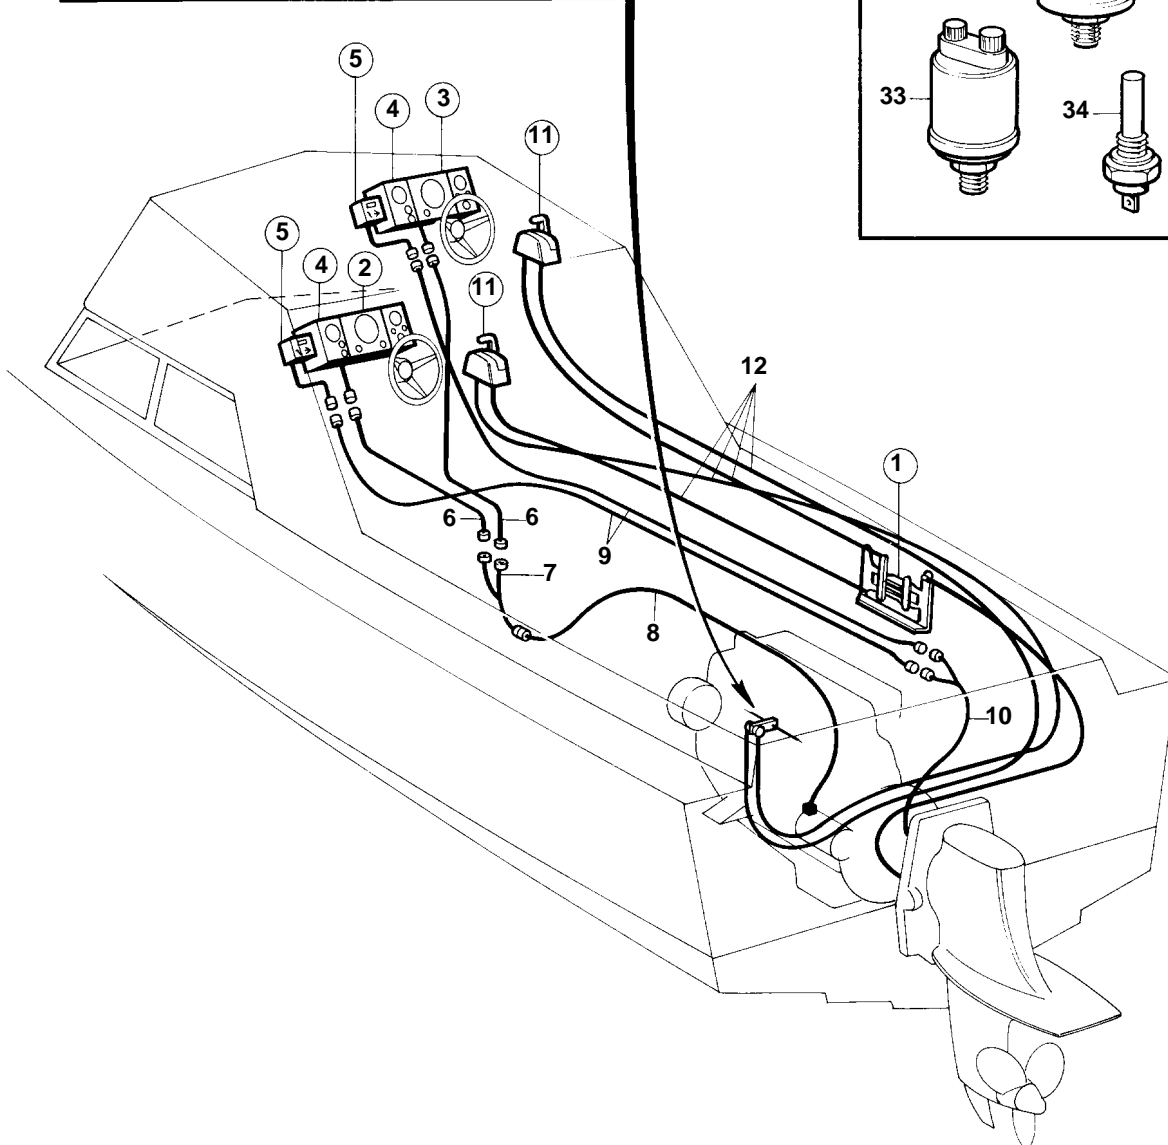

COMMON

COMMON

REF	PART NO.	QTY	DESCRIPTION	SEE SEC.	NOTES
1	828164	1	Collector		
				090-2550	
2		1	INSTRUMENT PANEL		SEE GROUP 3
3	838810	1	Instrument panel		REPL BY 858868. GOLD COLOURED DECOR STRIPE.
				090-1431	
	858868	1	Instrument panel		REPL BY 864043. WHITE COLOURED DECOR STRIPE.
				090-1431	
	864043	1	Instrument panel		WHITE COLOURED DECOR STRIPE.
				090-1431	
4	846786	X	Instrument panel		REPL BY 858874. GOLD COLOURED DECOR STRIPE.
				090-1420	
5	828731	2	Trimmer	090-1435	
6	846648	X	Extension cable		L = 3000 MM
	846649	X	Extension cable		L = 5000 MM
	846650	X	Extension cable		L = 7000 MM
7	1140317	1	Y-koppling		
8		1	CABLE UNIT		SEE GROUP 3
9	853052	X	Extension cable'verl		L = 3000 MM
10		1	CABLE UNIT	090-1435	
11	853168	X	Mounting kit	090-0656	
	851602	X	Mounting kit	090-0650	
12		X	CONTROL CABLE	090-0900	
13	858770	1	Mounting kit		
14	819067	1	• Brace		
15	819068	1	• Washer		
16	956078	2	• Screw		
17	951674	2	• Lock nut		
18	843107	1	• Anchorage		
19	955275	1	• Screw		
20	955892	1	• Washer		
21	946035	1	• Lock nut		
22	843105	1	• Spacer washer		
23	951674	2	Lock nut		
24	843105	3	Spacer washer		
25	843107	1	Anchorage		
26	843109	1	Bushing		
27	819067	1	Brace		
28	819068	1	Washer		
29	956078	2	Screw		
30	951674	2	Lock nut		
31		1	BRACKET		SEE GROUP 2D
32		1	BRACKET		SEE GROUP 2D
33	843232	1	Oil pressure sensor		EARLY TYPE
33A	862568	1	Oil pressure sensor		LATE TYPE
34	840074	1	Temperature sensor		
	862567	1	Temperature sensor		FOR ENGINES WITH 1,5 POLE ELECTRICAL SYSTEM