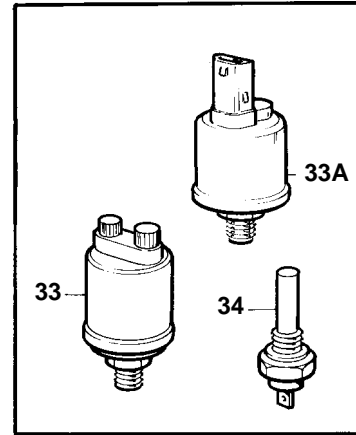

COMMON

COMMON

REF	PART NO.	QTY	DESCRIPTION	SEE SEC.	NOTES
1	828164	1	Collector		
				090-2550	
2		1	INSTRUMENT PANEL		SEE GROUP 3
3	838810	1	Instrument panel		REPL BY 858868. GOLD COLOURED DECOR STRIPE.
				090-1431	
	858868	1	Instrument panel		REPL BY 864043. WHITE COLOURED DECOR STRIPE.
				090-1431	
	864043	1	Instrument panel		WHITE COLOURED DECOR STRIPE.
				090-1431	
4	846786	X	Instrument panel		REPL BY 858874. GOLD COLOURED DECOR STRIPE.
				090-1420	
5	828731	2	Trimmer	090-1435	
6	846648	X	Extension cable		L = 3000 MM
	846649	X	Extension cable		L = 5000 MM
	846650	X	Extension cable		L = 7000 MM
7	1140317	1	Y-koppling		
8		1	CABLE UNIT		SEE GROUP 3
9	853052	X	Extension cable'verl		L = 3000 MM
10		1	CABLE UNIT	090-1435	
11	853168	X	Mounting kit	090-0656	
	851602	X	Mounting kit	090-0650	
12		X	CONTROL CABLE	090-0900	
13	858770	1	Mounting kit		
14	819067	1	• Brace		
15	819068	1	• Washer		
16	956078	2	• Screw		
17	951674	2	• Lock nut		
18	843107	1	• Anchorage		
19	955275	1	• Screw		
20	955892	1	• Washer		
21	946035	1	• Lock nut		
22	843105	1	• Spacer washer		
23	951674	2	Lock nut		
24	843105	3	Spacer washer		
25	843107	1	Anchorage		
26	843109	1	Bushing		
27	819067	1	Brace		
28	819068	1	Washer		
29	956078	2	Screw		
30	951674	2	Lock nut		
31		1	BRACKET		SEE GROUP 2D
32		1	BRACKET		SEE GROUP 2D
33	843232	1	Oil pressure sensor		EARLY TYPE
33A	862568	1	Oil pressure sensor		LATE TYPE
34	840074	1	Temperature sensor		
	862567	1	Temperature sensor		FOR ENGINES WITH 1,5 POLE ELECTRICAL SYSTEM