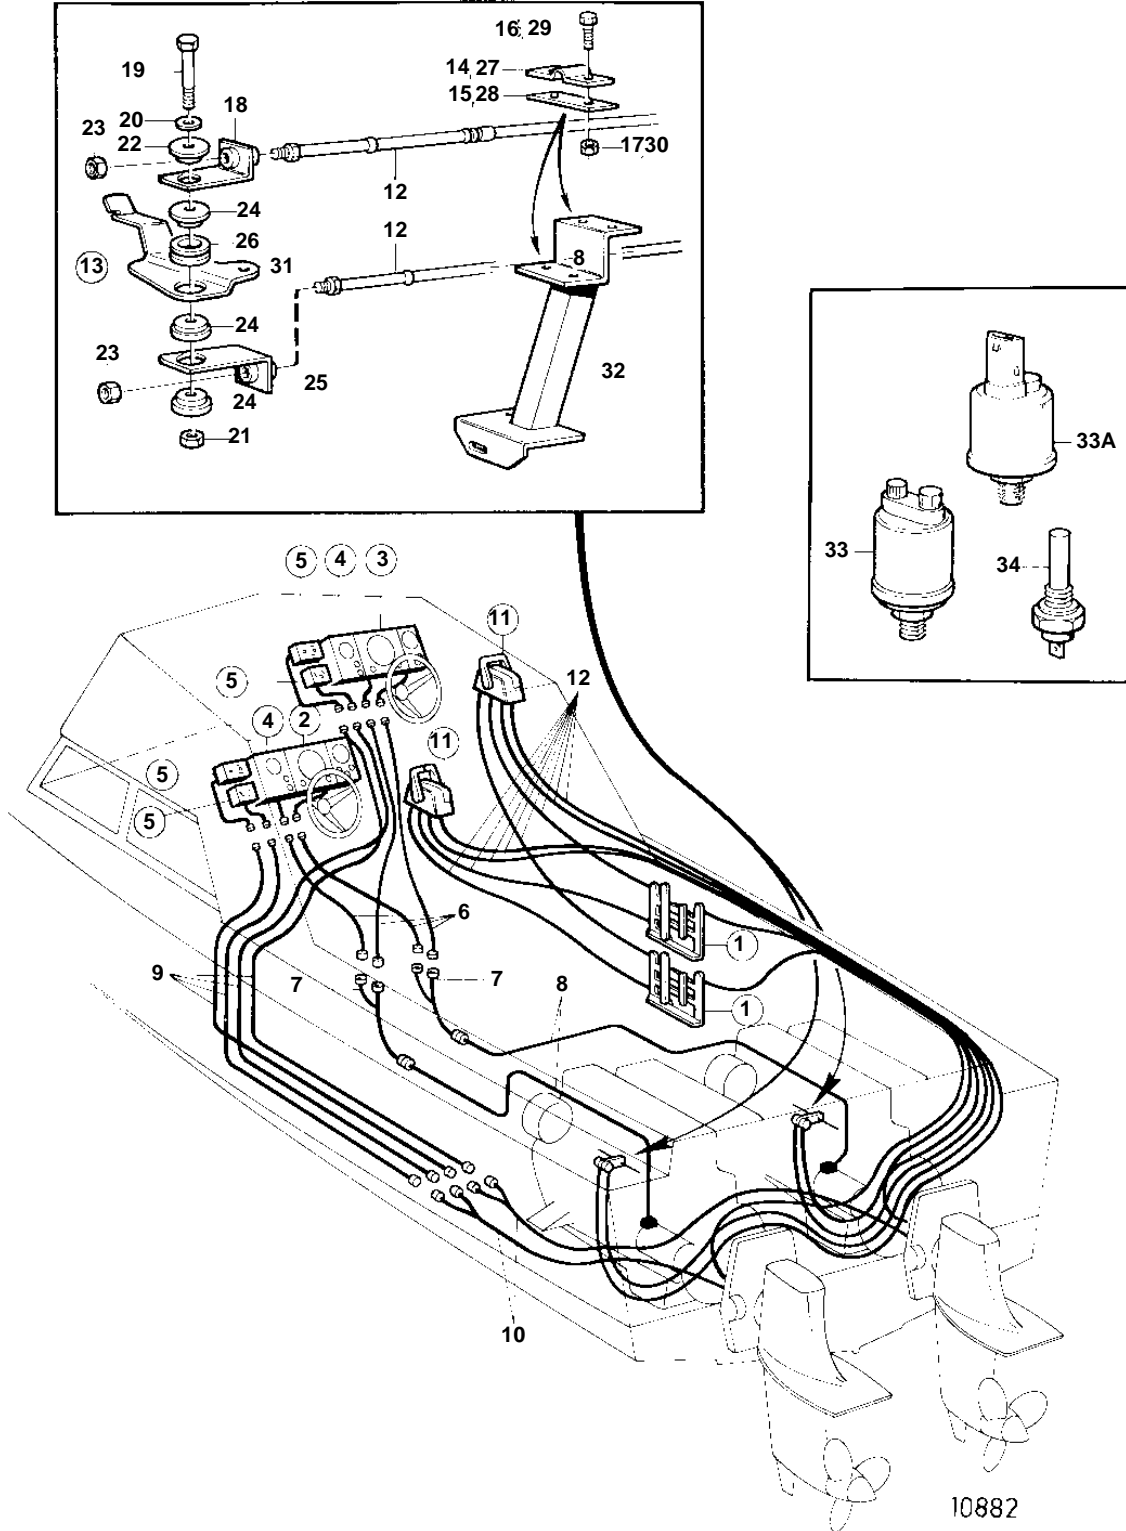

COMMON

COMMON

REF	PART NO.	QTY	DESCRIPTION	SEE SEC.	NOTES
1	828164	2	Collector		
				090-2550	
2		2	INSTRUMENT PANEL		SEE GROUP 3
3	838810	2	Instrument panel		REPL BY 858868. GOLD COLOURED DECOR STRIPE.
				090-1431	
	858868	2	Instrument panel		REPL BY 864043. WHITE COLOURED DECOR STRIPE.
				090-1431	
	864043	2	Instrument panel		
				090-1431	
4	846786	X	Instrument panel		REPL BY 858874. GOLD COLOURED DECOR STRIPE.
				090-1420	
	858874	X	Instrument panel		WHITE COLOURED DECOR STRIPE.
				090-1420	
5	828731	4	Trimmer	090-1435	
6	846648	X	Extension cable		L = 3000 MM
	846649	X	Extension cable		L = 5000 MM
	846650	X	Extension cable		L = 7000 MM
7	1140317	2	Y-koppling		
8		2	CABLE UNIT		SEE GROUP 3
9	853052	X	Extension cable'verl		L = 3000 MM
10		2	CABLE UNIT	090-1435	
11	853169	X	Mounting kit	090-0657	
	851603	X	Mounting kit	090-0650	
12		X	CONTROL CABLE	090-0900	
13	858770	2	Mounting kit		
14	819067	2	• Brace		
15	819068	2	• Washer		
16	956078	4	• Screw		
17	951674	4	• Lock nut		
18	843107	2	• Anchorage		
19	955275	2	• Screw		
20	955892	2	• Washer		
21	946035	2	• Lock nut		
22	843105	2	• Spacer washer		
23	951674	4	Lock nut		
24	843105	6	Spacer washer		
25	843107	2	Anchorage		
26	843109	2	Bushing		
27	819067	2	Brace		
28	819068	2	Washer		
29	956078	4	Screw		
30	951674	4	Lock nut		
31		2	BRACKET		SEE GROUP 2D
32		2	BRACKET		SEE GROUP 2D
33	843232	2	Oil pressure sensor		EARLY TYPE
33A	862568	2	Oil pressure sensor		LATE TYPE
34	840074	2	Temperature sensor		
	862567	2	Temperature sensor		FOR ENGINES WITH 1,5 POLE ELECTRICAL SYSTEM