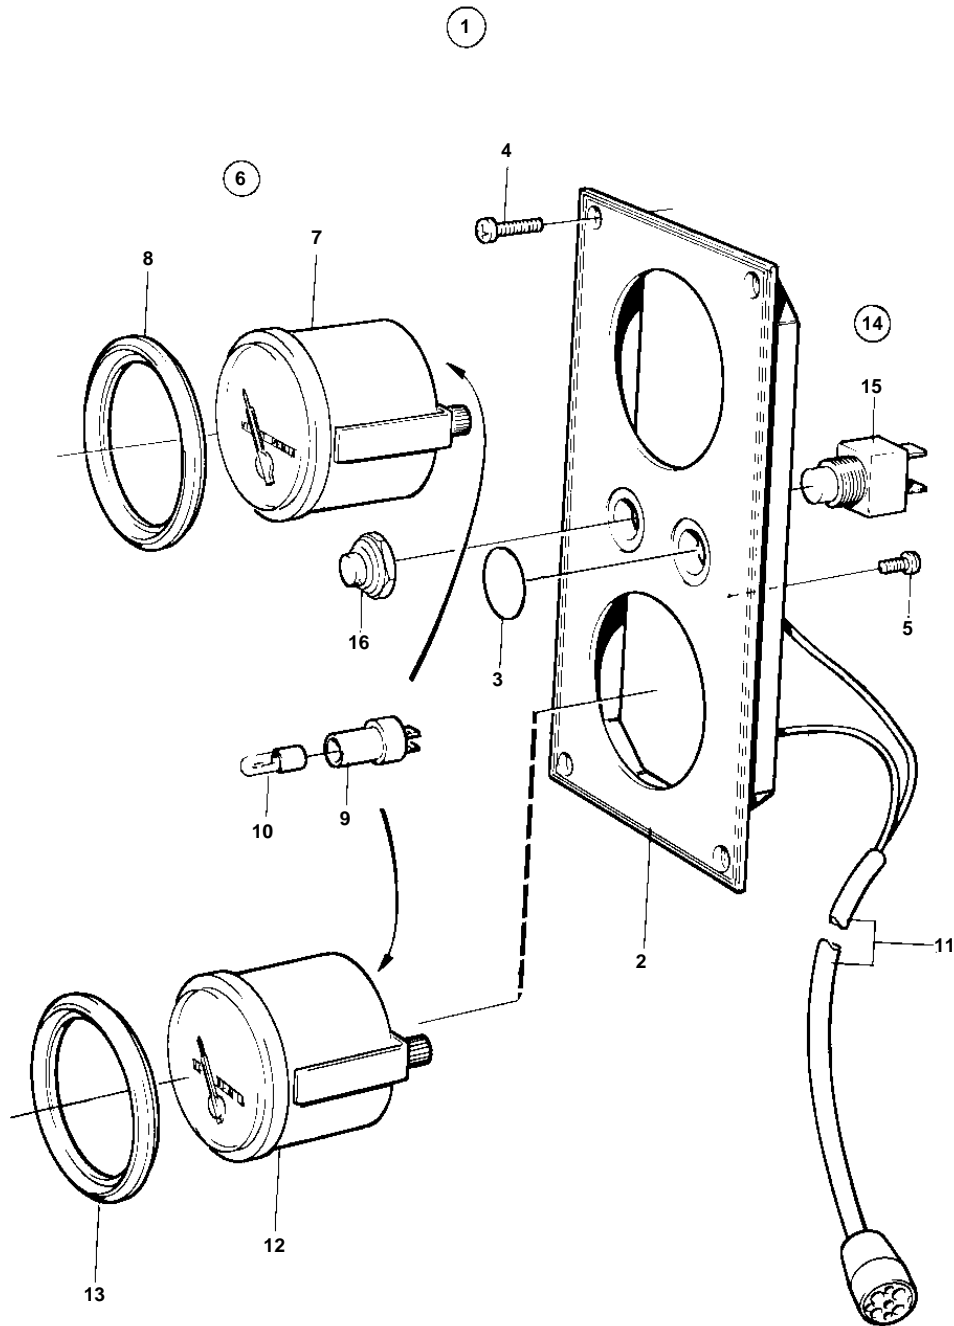

COMMON

6709