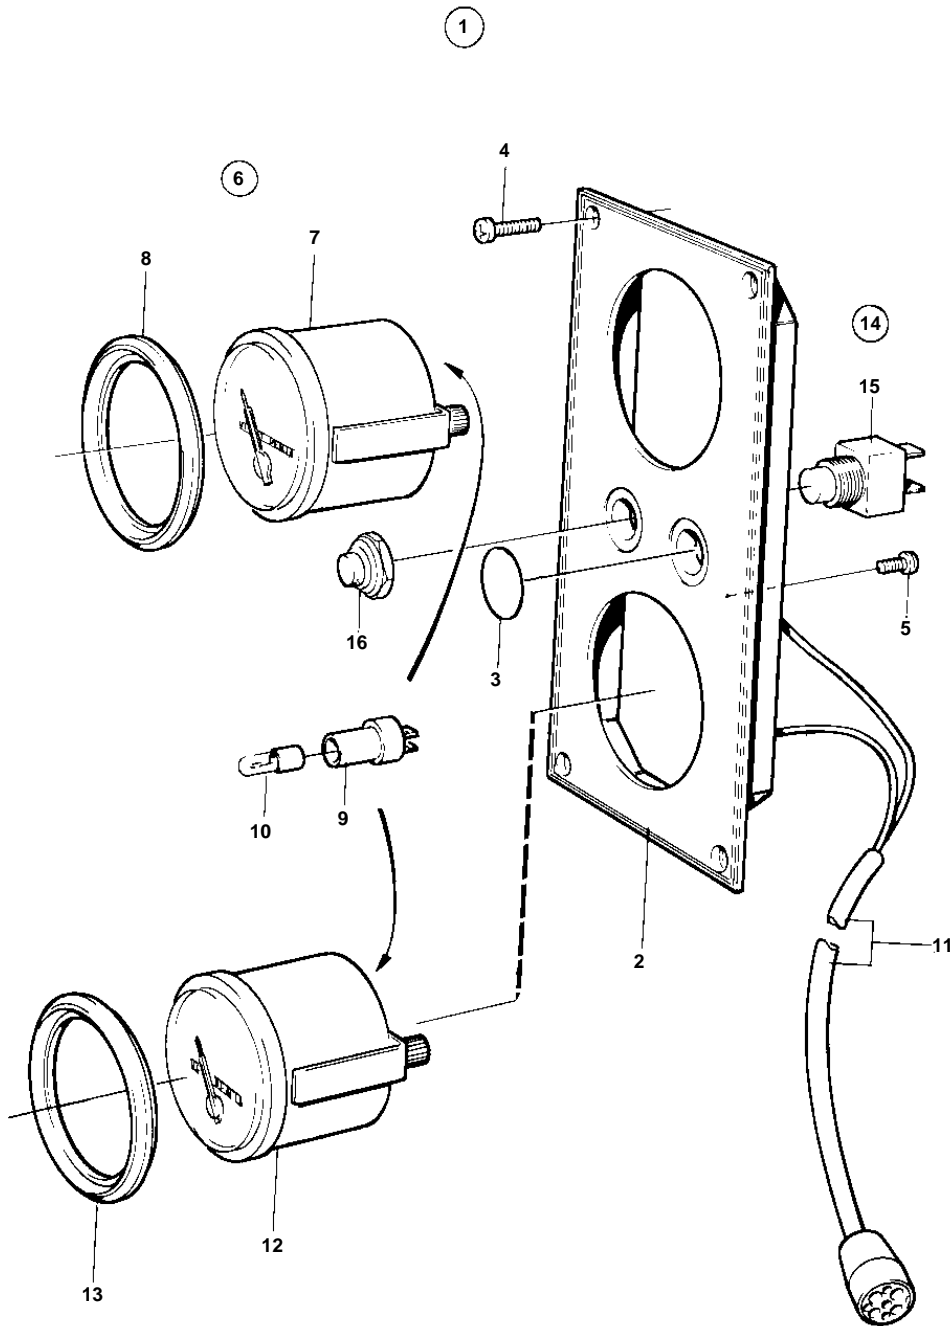

COMMON

6709

COMMON

REF	PART NO.	QTY	DESCRIPTION	NOTES
6	828711	1	Hour counter kit	REPL BY 858877
7	828615	1	• Hour counter	
8	828542	1	• Front ring	REPL BY 858643. GOLD COLOURED DECOR STRIPE.
	858643	1	• Front ring	WHITE COLOURED DECOR STRIPE.
9	808175	1	• Bulb socket	
10	19923	1	• Bulb	12V
	182059	1	• Bulb	24V
11		X	• CABLES AND TERMINALS	SEE GROUP 3
12		1	INSTRUMENT	
13	828542	1	Front ring	REPL BY 858643. GOLD COLOURED DECOR STRIPE.
	858643	1	Front ring	WHITE COLOURED DECOR STRIPE.
14	828718	1	Switch	
	828719	1	Switch	
15	828584	1	• Switch	TO 828718. CLOSING DURING PRESSURE AND SPRING-LOADED.
	828585	1	• Switch	TO 828719. CLOSING-BREAKING.
16	828586	1	• Button	