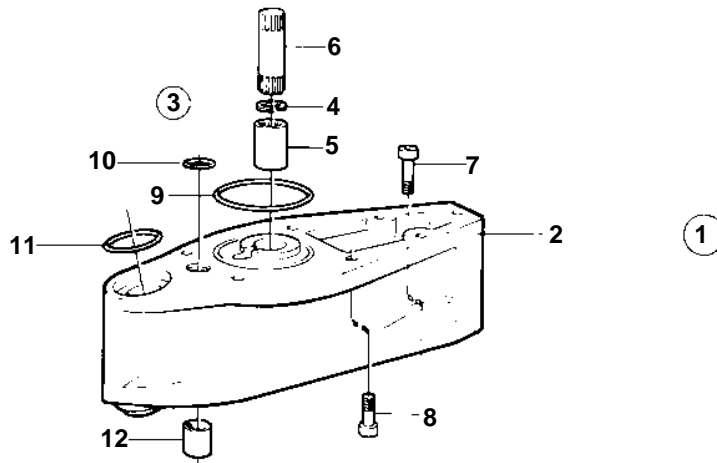

D41A,D41B,AQAD41A,AD41A,AD41B

9604

D41A,D41B,AQAD41A,AD41A,AD41B

REF	PART NO.	QTY	DESCRIPTION	NOTES
1	814318	1	Extension kit	L = 4"
2		1	· ADAPTER	
3	875183	1	· Splined sleeve	
4	914508	1	· · Snap ring	
5	875183	1	· · Splined sleeve	(897368)
6	814321	1	· Shaft	
7	941809	3	· Screw	
8	941810	4	· Screw	
9	925256	1	· O-ring	
10	125017	1	· O-ring	
11	941820	1	· O-ring	
12	897823	1	· Tube	