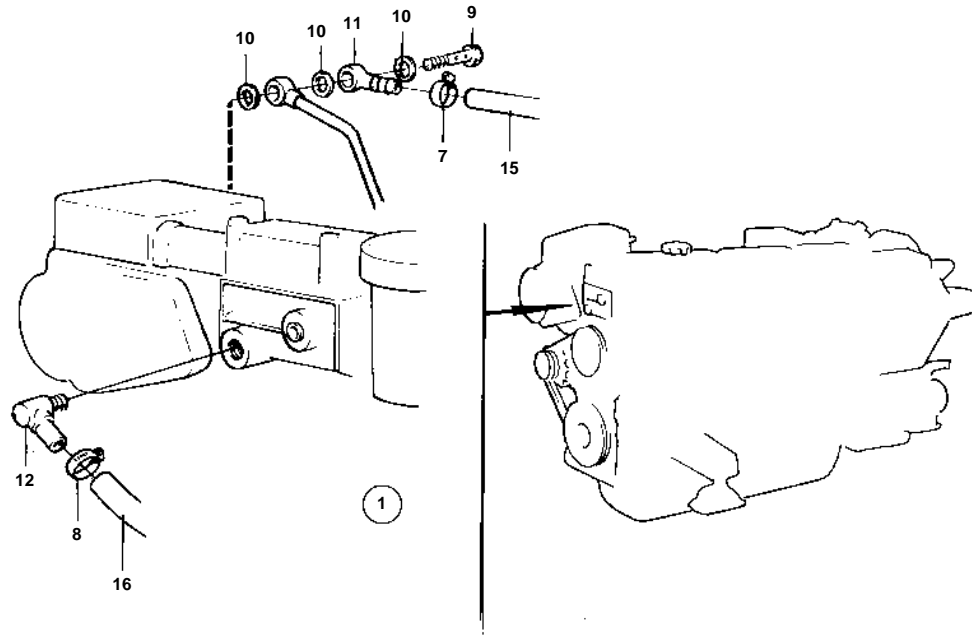

COMMON

8541

**COMMON**

| REF | PART NO. | QTY | DESCRIPTION      | NOTES                               |
|-----|----------|-----|------------------|-------------------------------------|
| 1   | 858602   | 1   | Expansion tank   |                                     |
| 2   | 843759   | 1   | • Expansion tank |                                     |
| 3   | 947660   | 2   | • Plug           | (836268)                            |
| 4   | 843266   | 1   | • Clamp          |                                     |
| 5   | 843260   | 1   | • Bracket        |                                     |
| 6   | 844624   | 1   | • Pressure cap   |                                     |
| 7   | 961665   | 2   | • Hose clamp     |                                     |
| 8   | 961663   | 2   | • Clamp          |                                     |
| 9   | 947975   | 1   | • Hollow screw   |                                     |
| 10  | 947282   | 3   | • Gasket         |                                     |
| 11  | 858750   | 1   | • Banjo nipple   |                                     |
| 12  | 961607   | 1   | • Elbow nipple   |                                     |
| 13  | 838434   | 1   | • T-pipe         | WHEN HOT WATER OUTLET IS INSTALLED. |
| 14  | 943089   | 1   | • Nipple         | WHEN HOT WATER OUTLET IS INSTALLED. |
| 15  |          | X   | HOSE             |                                     |
| 16  |          | X   | HOSE             |                                     |