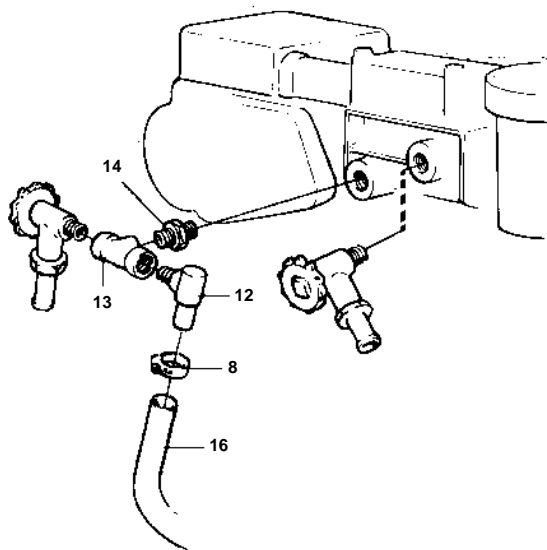

COMMON

8541

**COMMON**

| REF | PART NO. | QTY | DESCRIPTION      | NOTES                               |
|-----|----------|-----|------------------|-------------------------------------|
| 1   | 858602   | 1   | Expansion tank   |                                     |
| 2   | 843759   | 1   | • Expansion tank |                                     |
| 3   | 947660   | 2   | • Plug           | (836268)                            |
| 4   | 843266   | 1   | • Clamp          |                                     |
| 5   | 843260   | 1   | • Bracket        |                                     |
| 6   | 844624   | 1   | • Pressure cap   |                                     |
| 7   | 961665   | 2   | • Hose clamp     |                                     |
| 8   | 961663   | 2   | • Clamp          |                                     |
| 9   | 947975   | 1   | • Hollow screw   |                                     |
| 10  | 947282   | 3   | • Gasket         |                                     |
| 11  | 858750   | 1   | • Banjo nipple   |                                     |
| 12  | 961607   | 1   | • Elbow nipple   |                                     |
| 13  | 838434   | 1   | • T-pipe         | WHEN HOT WATER OUTLET IS INSTALLED. |
| 14  | 943089   | 1   | • Nipple         | WHEN HOT WATER OUTLET IS INSTALLED. |
| 15  |          | X   | HOSE             |                                     |
| 16  |          | X   | HOSE             |                                     |