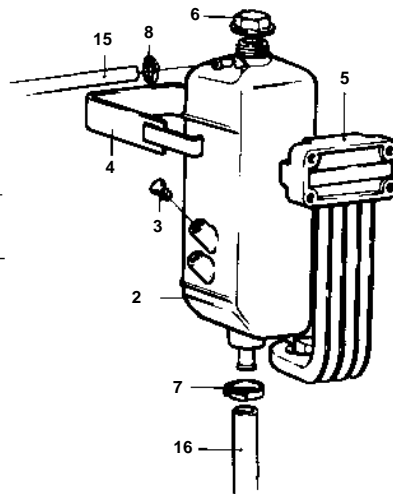

COMMON

8541

**COMMON**

| REF | PART NO. | QTY | DESCRIPTION      | NOTES                               |
|-----|----------|-----|------------------|-------------------------------------|
| 1   | 858602   | 1   | Expansion tank   |                                     |
| 2   | 843759   | 1   | • Expansion tank |                                     |
| 3   | 947660   | 2   | • Plug           | (836268)                            |
| 4   | 843266   | 1   | • Clamp          |                                     |
| 5   | 843260   | 1   | • Bracket        |                                     |
| 6   | 844624   | 1   | • Pressure cap   |                                     |
| 7   | 961665   | 2   | • Hose clamp     |                                     |
| 8   | 961663   | 2   | • Clamp          |                                     |
| 9   | 947975   | 1   | • Hollow screw   |                                     |
| 10  | 947282   | 3   | • Gasket         |                                     |
| 11  | 858750   | 1   | • Banjo nipple   |                                     |
| 12  | 961607   | 1   | • Elbow nipple   |                                     |
| 13  | 838434   | 1   | • T-pipe         | WHEN HOT WATER OUTLET IS INSTALLED. |
| 14  | 943089   | 1   | • Nipple         | WHEN HOT WATER OUTLET IS INSTALLED. |
| 15  |          | X   | HOSE             |                                     |
| 16  |          | X   | HOSE             |                                     |