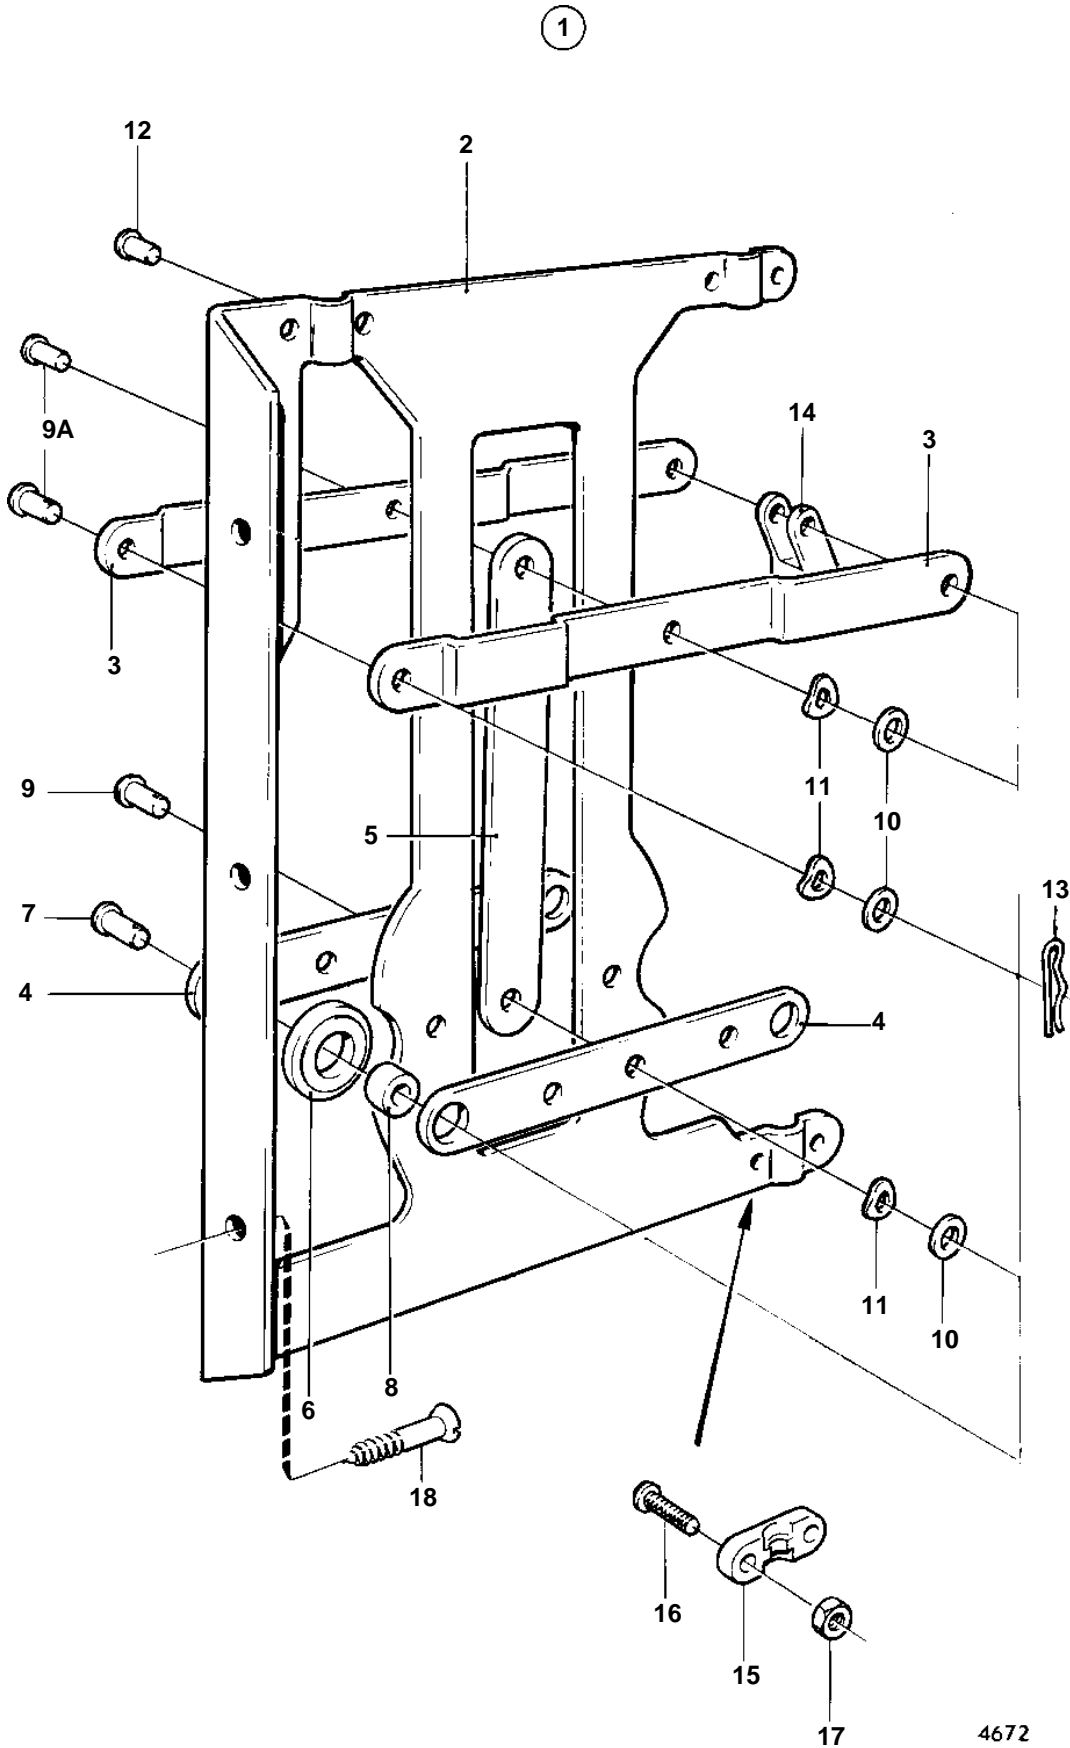

COMMON

4672

COMMON

REF	PART NO.	QTY	DESCRIPTION	NOTES
1	828164	1	Collector	
2		1	· HOUSING	
3		2	· LEVER	
4		2	· LEVER	
5		1	· LEVER	
6	828180	2	· Washer	
7	828183	2	· Clevis pin	
8	828178	2	· Bushing	
9	850358	1	· Bolt	L = 9 MM
9A	828177	2	· Bolt	L = 12 MM
10	940191	3	· Washer	
11	61544	3	· Washer	
12	828182	1	· Cross recessed screw	
13	664822	6	· Lock spring	(907824)
14	850452	3	· Fork	
15	850361	3	· Cable attachment	
16	956078	6	· Screw	
17	955780	6	· Nut	
18	905448	3	· Screw	EARLY TYPE (905447)