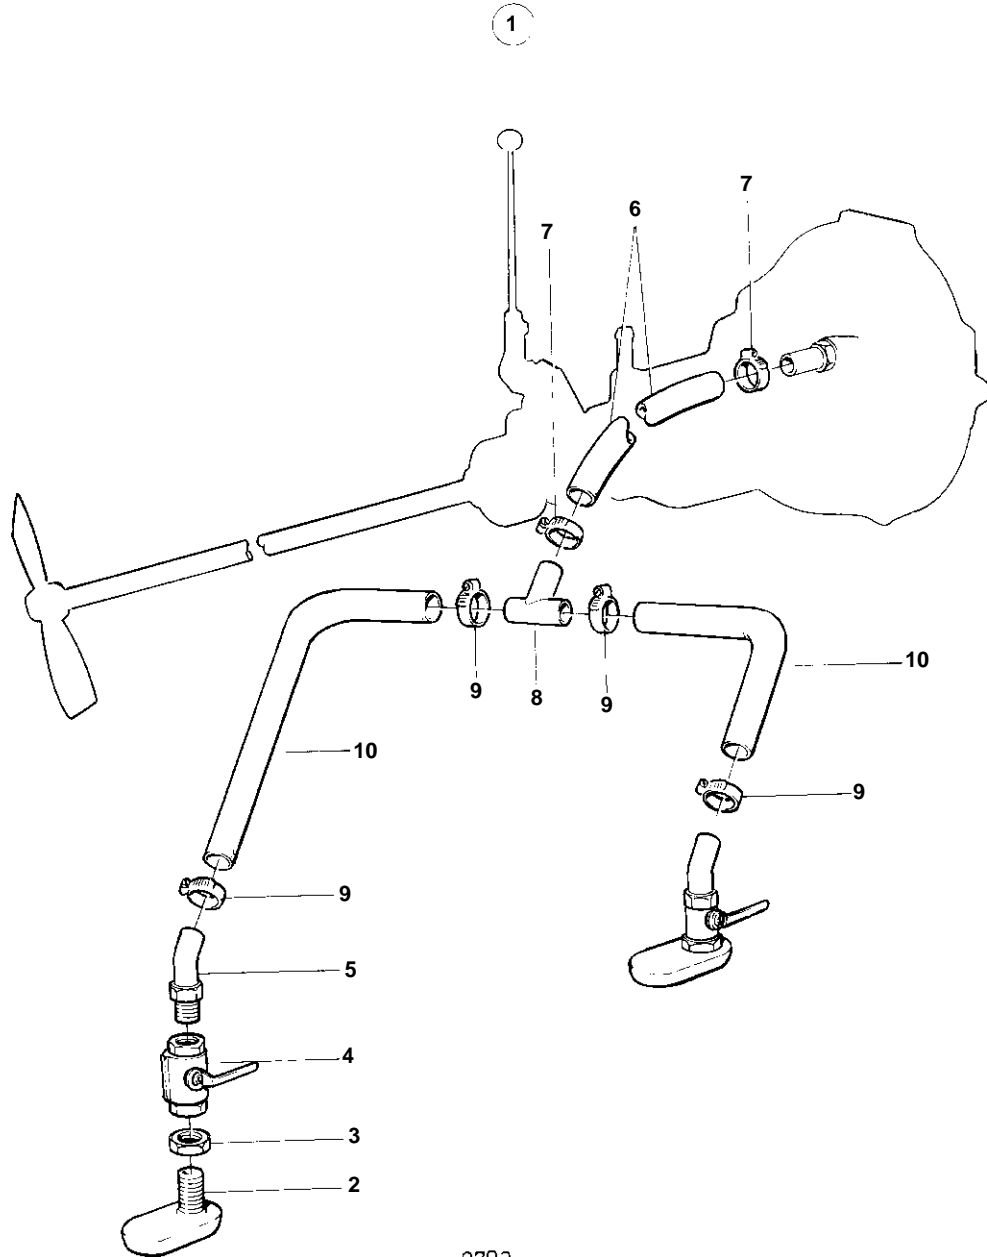

TMD41A,TMD41B,TAMD41A,TAMD41B

9783

TMD41A,TMD41B,TAMD41A,TAMD41B

REF	PART NO.	QTY	DESCRIPTION	NOTES
1	841723	1	Cooling wate inlet	
2	836876	1	· Strainer	
3	836879	1	· Nut	
4	1140125	1	· Ball valve	(828239)
5	828696	1	· Hose attachment	
6	828461	X	Hose	
7		X	HOSE CLAMP	
8	841771	1	T-pipe	
9	961669	X	Hose clamp	
10	949315	X	Hose	