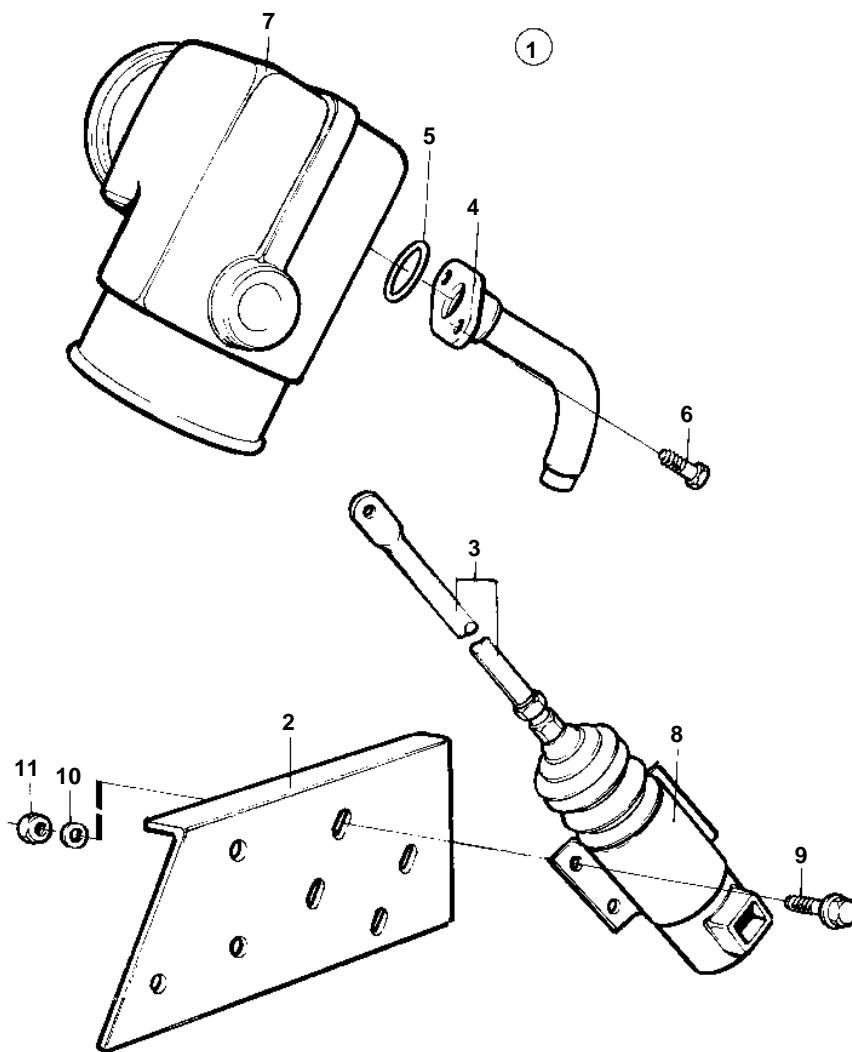

TMD41A,D41A,TAMD41A,AQAD41A,AD41A

9426

TMD41A,D41A,TAMD41A,AQAD41A,AD41A

| REF | PART NO. | QTY | DESCRIPTION | NOTES |
|-----|----------|-----|----------------|--------------|
| 1 | 859404 | 1 | Conversion kit | |
| 2 | 859399 | 1 | · Bracket | |
| 3 | 859400 | 1 | · Pull rod | |
| 4 | 844258 | 1 | · Coolant pipe | |
| 5 | 842913 | 1 | · Sealing ring | |
| 6 | 946544 | 2 | · Flange screw | |
| 7 | | 1 | EXHAUST BEND | SEE GROUP 2B |
| 8 | | 1 | SOLENOID | SEE GROUP 3 |
| 9 | 946173 | 4 | Flange screw | |
| 10 | 960141 | 4 | Washer | |
| 11 | 945408 | 4 | Flange nut | |