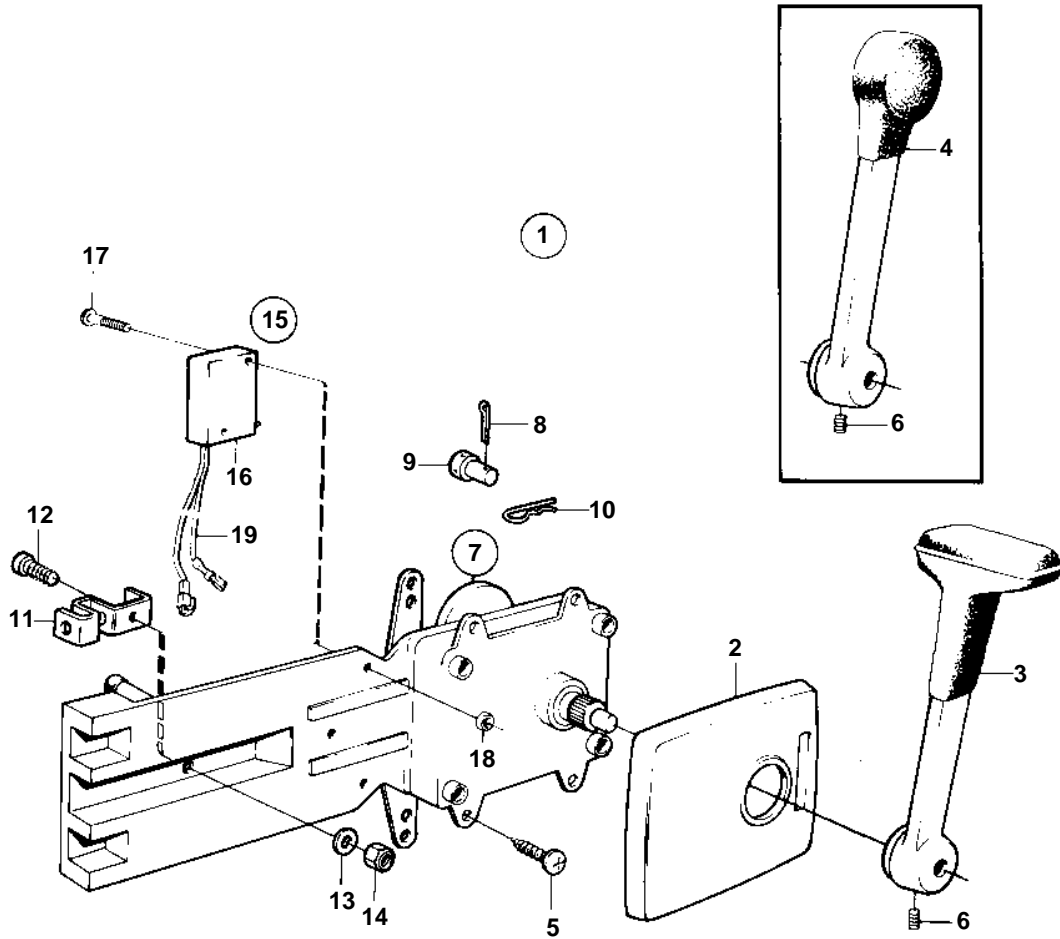

COMMON

9584

COMMON

REF	PART NO.	QTY	DESCRIPTION	NOTES
1	851605	1	Mounting kit	REPL BY 1140093. FOR SAILING BOAT.
2	1140048	1	· Cover	
4	839521	1	· Lever	FOR SAILING BOAT.
5	955142	4	· Screw	
6	839693	1	· Lock screw	
7	851601	1	Control	REPL BY 1140095
8	17253	2	· Cotter pin	
9	839638	2	· Cube	
10	852924	1	· Clip	
11	853423	1	· Retainer	
12	839664	1	· Screw	
13	940275	1	· Washer	
14	946435	1	· Lock nut	
15	855352	1	Neutral posit contac	
16	850200	1	· Switch	
17	946177	2	· Screw	
18	947536	2	· Nut	
19		X	· CABLES AND TERMINALS	SEE GROUP 3
		X	· ELECTRICAL MATERIALS	SEE GROUP 3