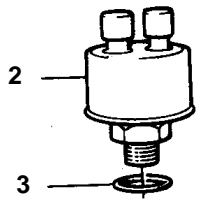

COMMON

10035

COMMON

REF	PART NO.	QTY	DESCRIPTION	NOTES
1	858887	1	Pressure gauge	12V. WHITE COLOURED DECOR STRIPE.
2	837782	1	• Pressure sensor	
3	957181	1	• Gasket	
4	858643	1	• Front ring	
5	863938	1	• Pressure gauge	(828625)
6	863946	1	• • Bulb	RED. FOR INSTRUMENTS WITH PART NO 828625 SHOULD WHITE BULB 19923 AND BULB HOLDER 808175 BE INSTALLED.
7	863945	1	• • Bulb socket	FOR INSTRUMENTS WITH PART NO 828625 SHOULD WHITE BULB 19923 AND BULB HOLDER 808175 BE INSTALLED.
8		X	• CABLES AND TERMINALS	SEE GROUP 3