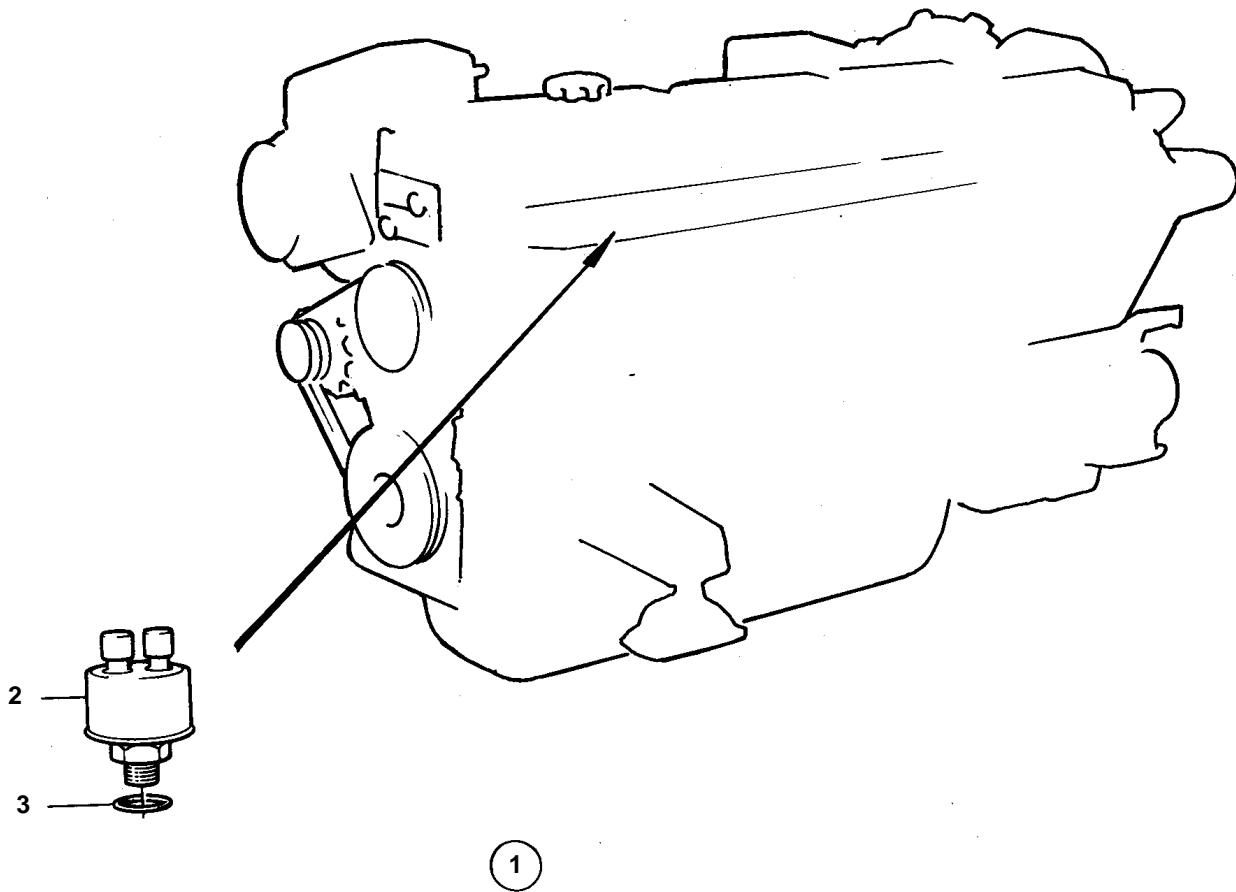

COMMON

10035

COMMON

REF	PART NO.	QTY	DESCRIPTION	NOTES
1	858887	1	Pressure gauge	12V. WHITE COLOURED DECOR STRIPE.
2	837782	1	• Pressure sensor	
3	957181	1	• Gasket	
4	858643	1	• Front ring	
5	863938	1	• Pressure gauge	(828625)
6	863946	1	• • Bulb	RED. FOR INSTRUMENTS WITH PART NO 828625 SHOULD WHITE BULB 19923 AND BULB HOLDER 808175 BE INSTALLED.
7	863945	1	• • Bulb socket	FOR INSTRUMENTS WITH PART NO 828625 SHOULD WHITE BULB 19923 AND BULB HOLDER 808175 BE INSTALLED.
8		X	• CABLES AND TERMINALS	SEE GROUP 3