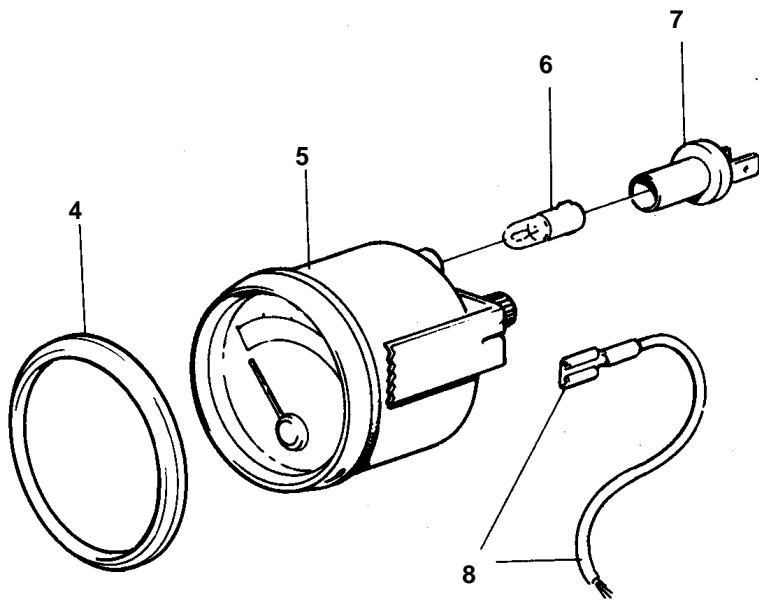

COMMON

10035

COMMON

REF	PART NO.	QTY	DESCRIPTION	NOTES
1	858887	1	Pressure gauge	12V. WHITE COLOURED DECOR STRIPE.
2	837782	1	• Pressure sensor	
3	957181	1	• Gasket	
4	858643	1	• Front ring	
5	863938	1	• Pressure gauge	(828625)
6	863946	1	• • Bulb	RED. FOR INSTRUMENTS WITH PART NO 828625 SHOULD WHITE BULB 19923 AND BULB HOLDER 808175 BE INSTALLED.
7	863945	1	• • Bulb socket	FOR INSTRUMENTS WITH PART NO 828625 SHOULD WHITE BULB 19923 AND BULB HOLDER 808175 BE INSTALLED.
8		X	• CABLES AND TERMINALS	SEE GROUP 3