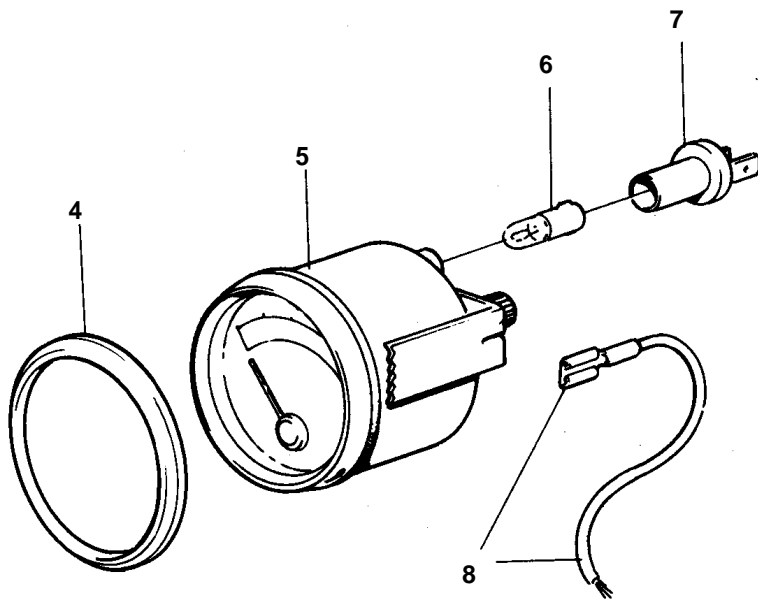

COMMON

10035

COMMON

REF	PART NO.	QTY	DESCRIPTION	NOTES
1	858603	1	Pressure gauge, GAUGE	12V. GOLD COLOURED DECOR STRIPE.. NOT FOR MD31A REPL BY 858887
2	837782	1	• Pressure sensor	
3	957181	1	• Gasket	
4	828542	1	• Front ring	REPL BY 858643
	858643	1	• Front ring	
5	863938	1	• Pressure gauge	(828625)
6	863946	1	• • Bulb	RED. FOR INSTRUMENTS WITH PART NO 828625 SHOULD WHITE BULB 19923 AND BULB HOLDER 808175 BE INSTALLED.
7	863945	1	• • Bulb socket	FOR INSTRUMENTS WITH PART NO 828625 SHOULD WHITE BULB 19923 AND BULB HOLDER 808175 BE INSTALLED.
8		X	• CABLES AND TERMINALS	SEE GROUP 3