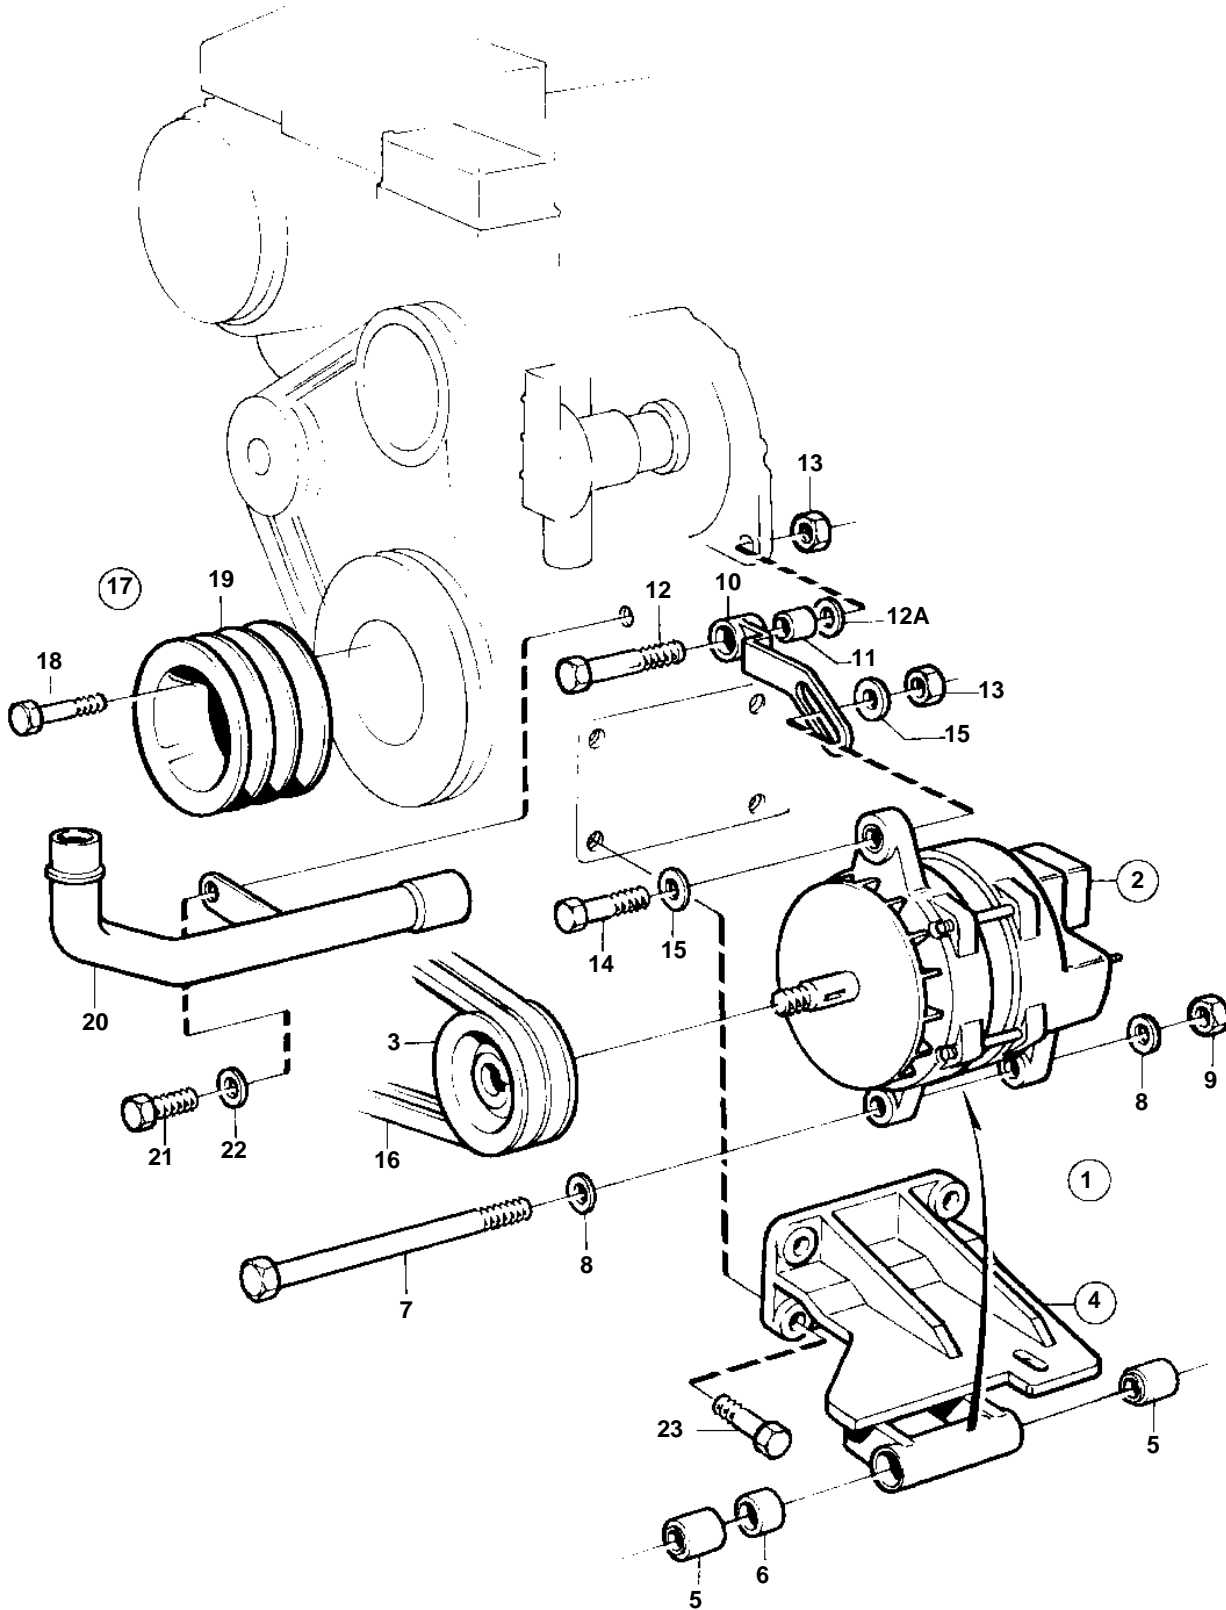

COMMON

COMMON

REF	PART NO.	QTY	DESCRIPTION	SEE SEC.	NOTES
1	859577	1	Alternator kit		24V,100A. NOT FOR TAMD41B,AD41B
2	849748	1	· Alternator		28V 100A. FOR 24 VOLTAGE ELECTRIC SYSTEM. Exchange unit
	3803499	1	· Alternator,exch		
				090-1328	
3	858191	1	· Pulley		
4	859575	1	· Bracket		
5	859574	2	· · Bushing		
6	859072	1	· · Sleeve		
7	970988	1	· Screw		
8	955897	2	· Washer		
9	971072	1	· Nut		
10	859075	1	· Tensioner		
11	859071	1	· · Bushing		
12	947790	1	· Flange screw		
12A	949818	1	· Washer		
13	971095	3	· Nut		
14	970949	2	· Screw		
15	960143	4	· Washer		
16	958539	1	· Drive belt set		
17	858257	1	· Belt pulley kit		
18	955301	6	· · Screw		
19	838596	1	· Pulley		
20	858240	1	· Coolant pipe		
21		1	SCREW		SEE GROUP 2B
22		1	WASHER		SEE GROUP 2B
23		4	SCREW		SEE GROUP 2A