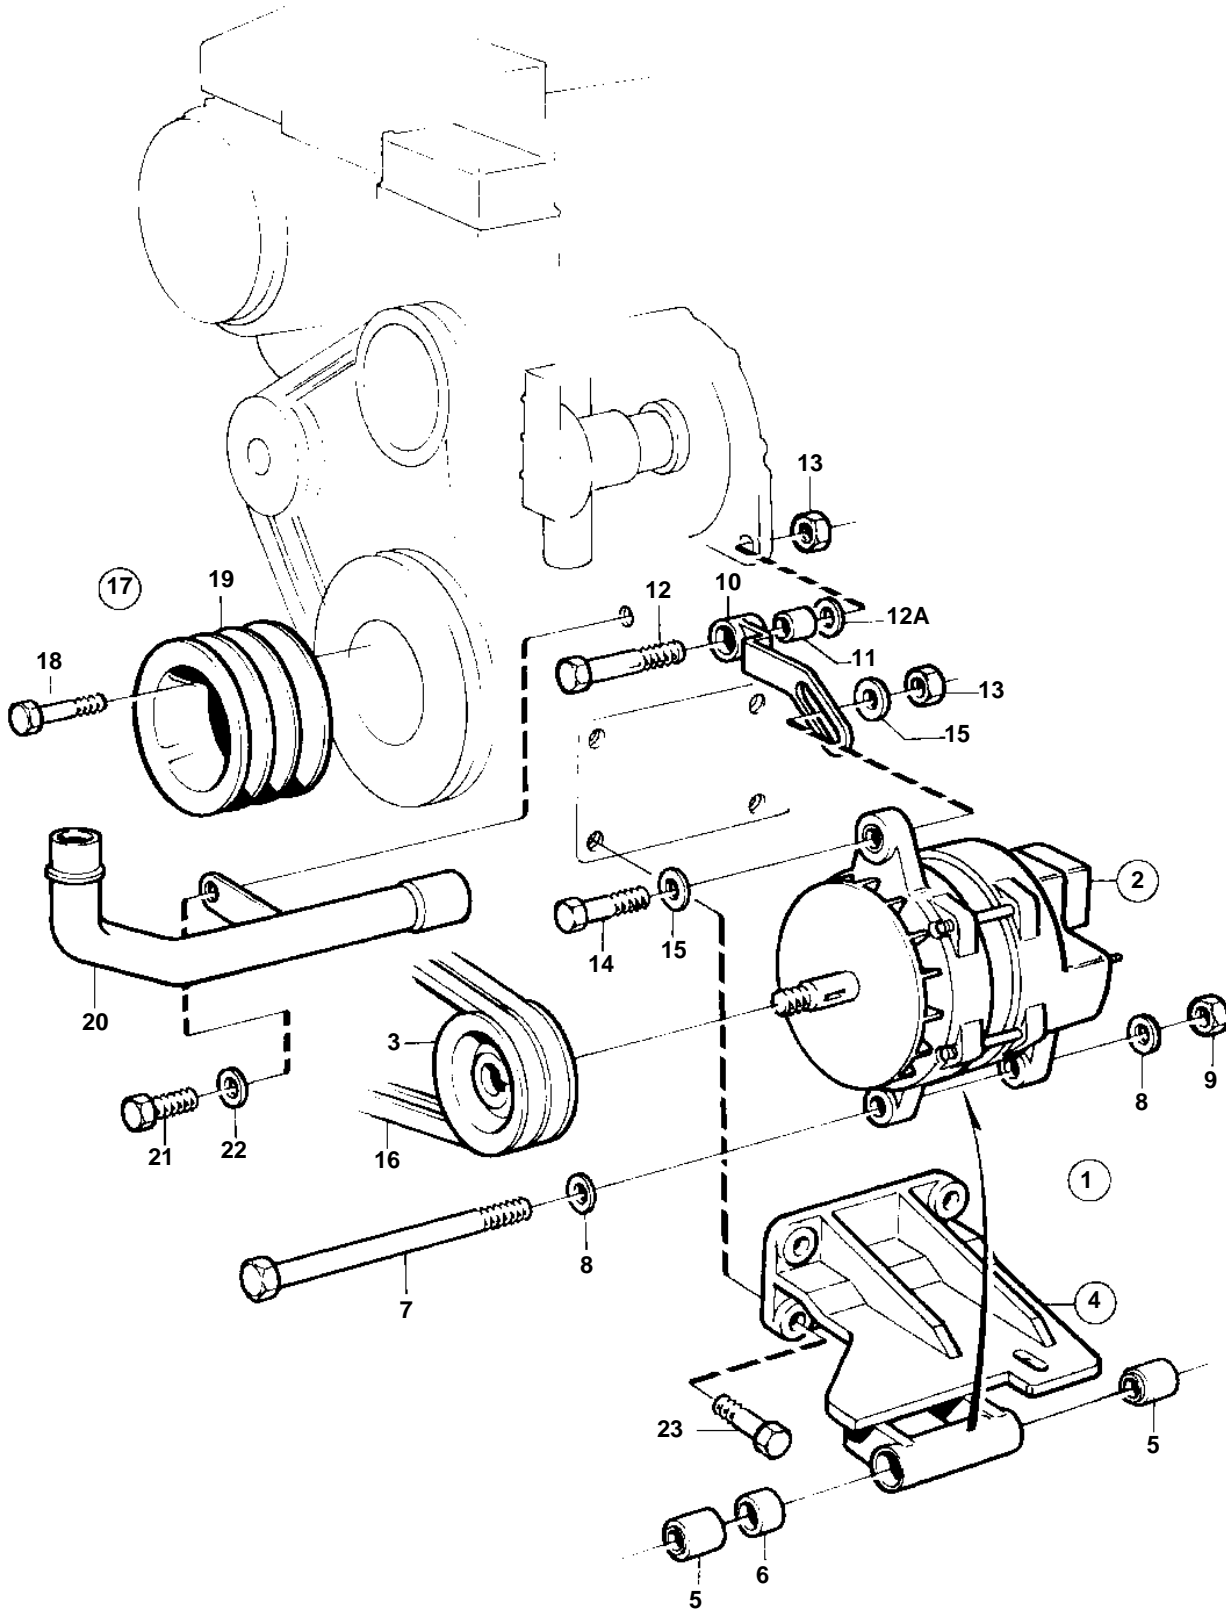

## COMMON

REF	PART NO.	QTY	DESCRIPTION	SEE SEC.	NOTES
1	859576	1	Alternator kit		12V,130A. NOT FOR TAM41B,AD41B
2	849747	1	· Alternator		14V 130A. FOR 12 VOLTAGE ELECTRIC SYSTEM.
	3803577	1	· Alternator,exch		Exchange unit
				090-1325	
3	858191	1	· Pulley		
4	859575	1	· Bracket		
5	859574	2	· · Bushing		
6	859072	1	· · Sleeve		
7	970988	1	· Screw		
8	955897	2	· Washer		
9	971072	1	· Nut		
10	859075	1	· Tensioner		
11	859071	1	· · Bushing		
12	947790	1	· Flange screw		
12A	949818	1	· Washer		
13	971095	3	· Nut		
14	970949	2	· Screw		
15	960143	4	· Washer		
16	958539	1	· Drive belt set		
17	858257	1	· Belt pulley kit		
18	955301	6	· · Screw		
19	838596	1	· Pulley		
20	858240	1	· Coolant pipe		
21		1	SCREW		SEE GROUP 2B
22		1	WASHER		SEE GROUP 2B
23		4	SCREW		SEE GROUP 2A