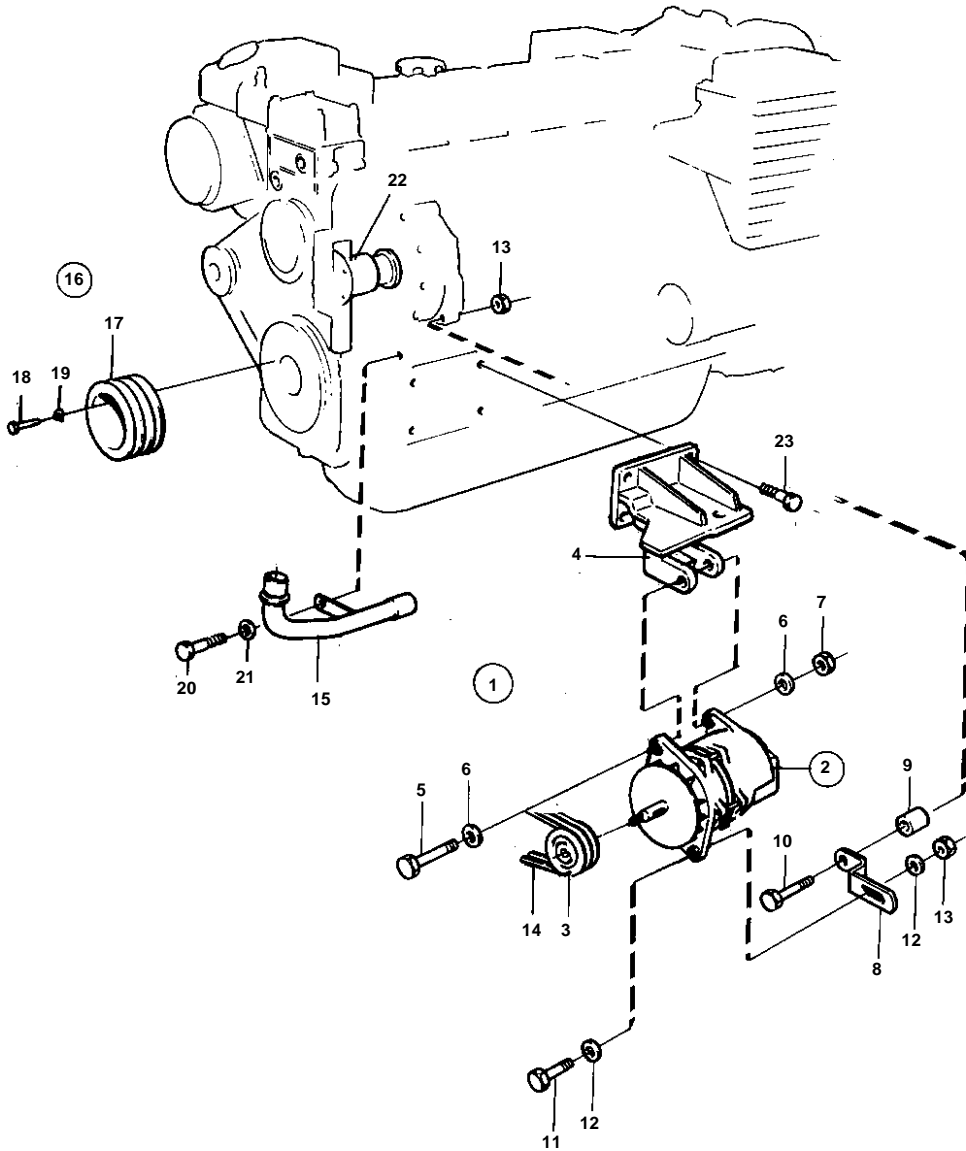

COMMON

8437

COMMON

REF	PART NO.	QTY	DESCRIPTION	SEE SEC.	NOTES
1	858573	1	Alternator kit		12V REPL BY 859576. NOT FOR TAM41B,AD41B
2	849747	1	· Alternator, GENERATOR		14V 130A. FOR 12 VOLTAGE ELECTRIC SYSTEM.
	3803577	1	· Alternator,exch		Exchange unit
				090-1325	
3	858191	1	· Pulley		
4	858627	1	· Bracket		
5	955358	1	· Screw		
6	955897	2	· Washer		
7	955784	1	· Nut		
8	846831	1	· Tensioner		
9	824205	1	· Spacer sleeve		L = 20 MM
10	947790	1	· Flange screw		L = 80 MM
11	955319	2	· Screw		
12	960143	4	· Washer		
13	971095	3	· Nut		(945409)
14	958539	1	· Drive belt set		
15	858240	1	· Coolant pipe		
16	858257	1	· Belt pulley kit		
17	838596	1	· · Pulley		
18	955301	6	· · Screw		
19	941907	6	Spring washer		SEE GROUP 2A
20		1	SCREW		SEE GROUP 2A
21		1	WASHER		SEE GROUP 2A
22		1	SEA WATER PUMP		SEE GROUP 2B
23		4	SCREW		SEE GROUP 2A