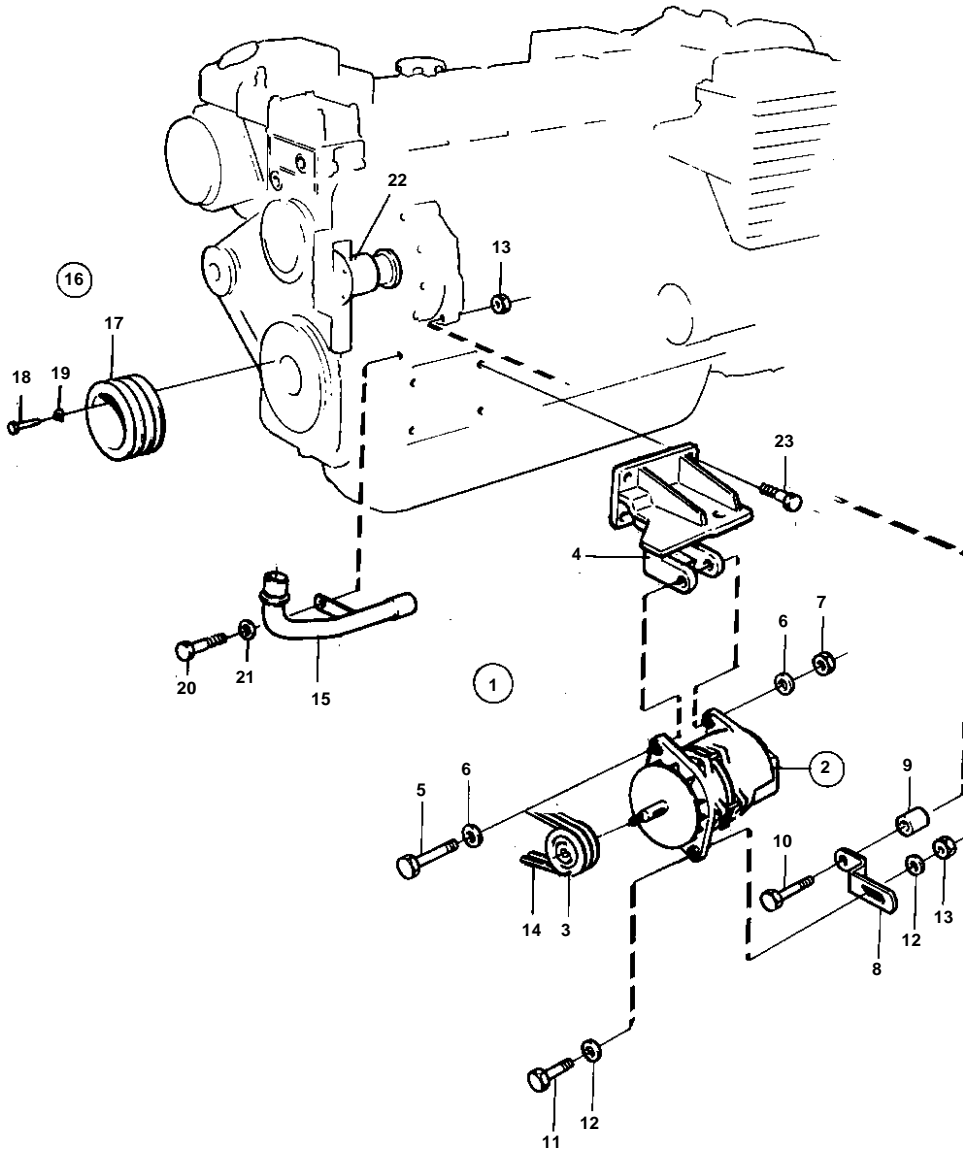

COMMON

8437

## COMMON

REF	PART NO.	QTY	DESCRIPTION	SEE SEC.	NOTES
1	858572	1	Alternator kit		24V REPL BY 859577. NOT FOR TAMD41B,AD41B
2	849748	1	· Alternator, GENERATOR		28V 100A. FOR 24 VOLTAGE ELECTRIC SYSTEM.
	3803499	1	· Alternator,exch		Exchange unit
				090-1328	
3	858191	1	· Pulley		
4	858627	1	· Bracket		
5	955358	1	· Screw		
6	955897	2	· Washer		
7	955784	1	· Nut		
8	846831	1	· Tensioner		
9	824205	1	· Spacer sleeve		L = 20 MM
10	947790	1	· Flange screw		L = 80 MM
11	955319	2	· Screw		
12	960143	4	· Washer		
13	971095	3	· Nut		(945409)
14	958539	1	· Drive belt set		
15	858240	1	· Coolant pipe		
16	858257	1	· Belt pulley kit		
17	838596	1	· · Pulley		
18	955301	6	· · Screw		
19	941907	6	Spring washer		SEE GROUP 2A
20		1	SCREW		SEE GROUP 2A
21		1	WASHER		SEE GROUP 2A
22		1	SEA WATER PUMP		SEE GROUP 2B
23		4	SCREW		SEE GROUP 2A