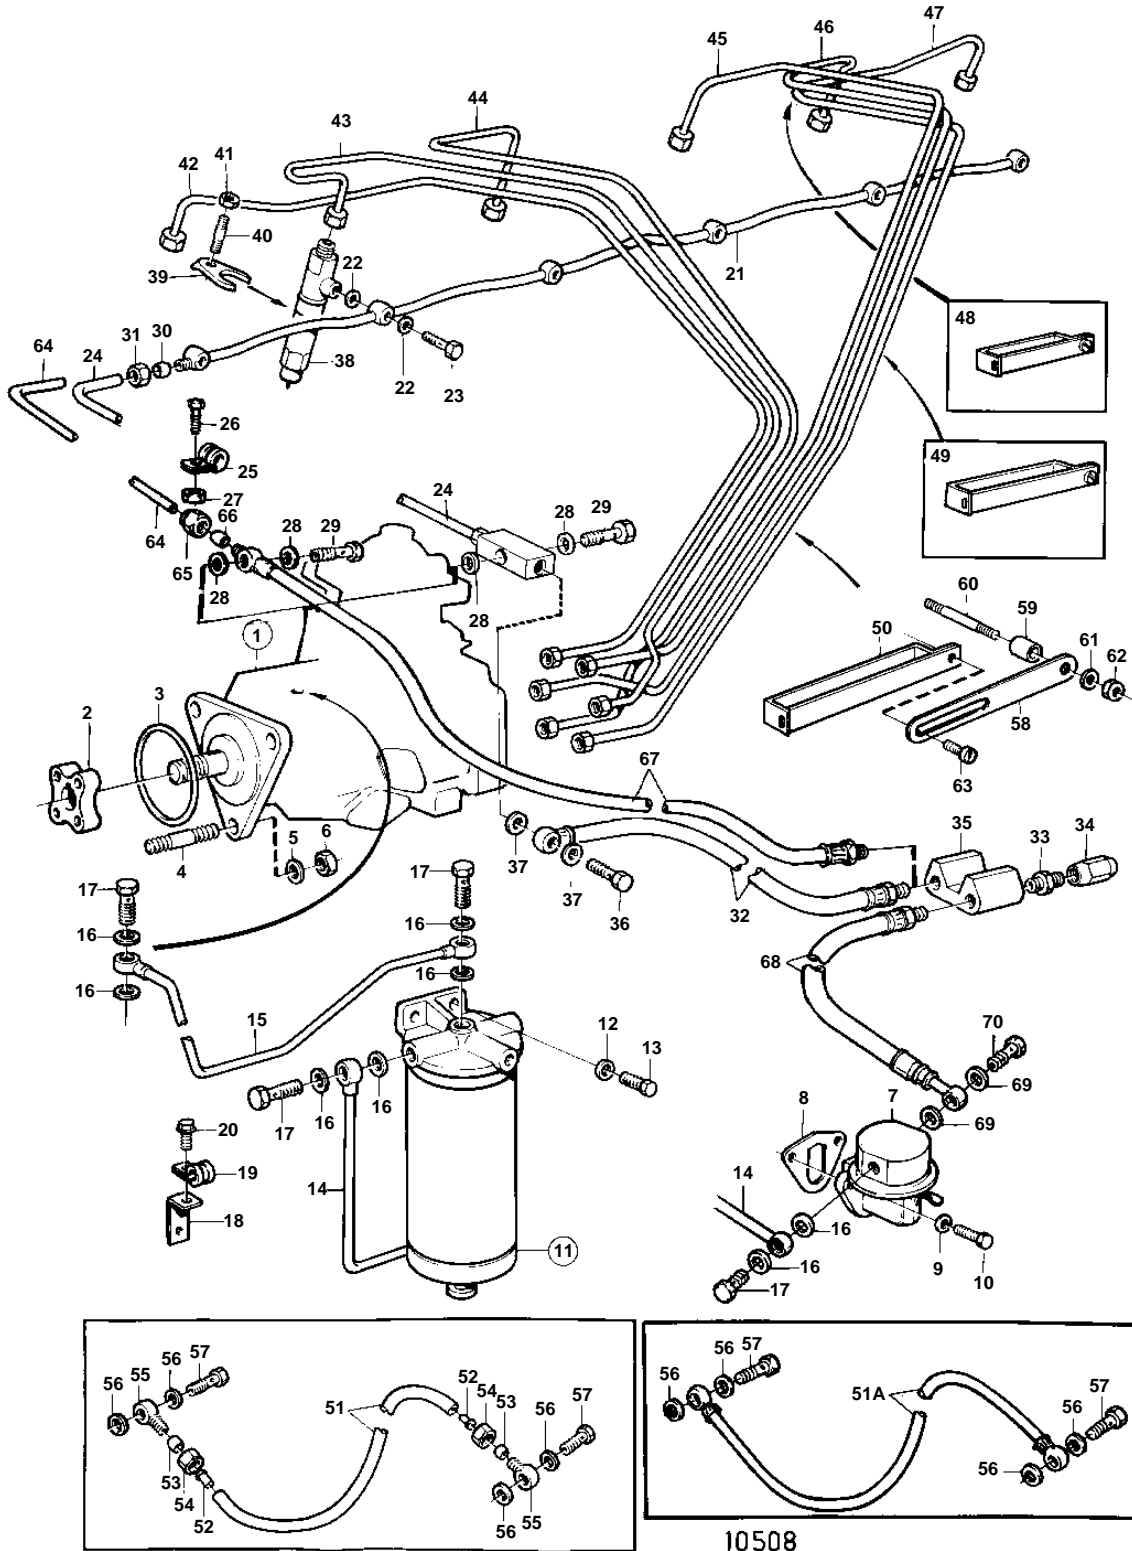

TAMD41A SOLAS

TAMD41A SOLAS

REF	PART NO.	QTY	DESCRIPTION	SEE SEC.	NOTES
1	858208	1	Injection pump, FUEL INJECTION PUMP		
				02C-1736	
2	859601	1	Hub		(838676)
3	968971	1	O-ring		
4	953047	3	Stud		
5	191172	3	Washer		
6	945408	3	Flange nut		
7	1542170	1	Fuel pump		SN-2204132810. REPLACED BY FUEL PUMP 860320 AND PIPE 860448
	273663	1	Repair kit		SEE GROUP 10A
	860320	1	Feed pump		SN2204132811-
8	3501530	1	Gasket		
9	941907	2	Spring washer		
10	946173	2	Flange screw		
11	838472	1	Fuel strainer		
				02C-1155	
12	960148	2	Washer		SEE GROUP 2D
13	946329	2	Flange screw		SEE GROUP 2D
14	1542277	1	Fuel pipe		FOR 1542170
	860448	1	Fuel pipe		FOR 860320
15	838659	1	Fuel pipe		
16	11994	8	Gasket		
17	969299	4	Hollow screw		(74040)
18	846780	1	Bracket		
19	952624	1	Clamp		
20	946544	1	Flange screw		
21	838667	1	Leak-off line		
22	947620	12	Gasket		
23	74033	6	Hollow screw		
24	838669	1	Oil return pipe		REPLACED BY RETURN PIPE 860021, FUEL HOSE 860028, 2EA SHEAR RING 956966 AND 2EA NUT 956980
25	121563	1	Clamp		
26	946544	1	Flange screw		
27	945407	1	Flange nut		
28	11994	2	Gasket		
29	844237	1	Hollow screw		INCLUDED IN FUEL INJECTION PUMP.
30	956966	1	Ferrule		
31	956980	1	Nut		
32	845646	1	Fuel hose		
33	954337	2	Nipple		
34	954323	2	Cap nut		
35	829146	1	Pipe connection		
36	969299	1	Hollow screw		(74040)
37	11994	2	Gasket		
38	838665	6	Injector		
	3803231	6	Injector, exch		Exchange unit
				02C-1600	
39	840402	6	Yoke		
40	924068	6	Stud		
41	945408	6	Flange nut		
42	838877	1	Delivery pipe		CYL. NO. 1
43	838878	1	Delivery pipe		CYL. NO. 2
44	838879	1	Delivery pipe		CYL. NO. 3
45	838880	1	Delivery pipe		CYL. NO. 4
46	838881	1	Delivery pipe		CYL. NO. 5
47	838882	1	Delivery pipe		CYL. NO. 6
48	470181	2	Clamp		2-PIPE
49	470182	4	Clamp		3-PIPE
50	470184	1	Clamp		6-PIPE
51	945460	1	Plastic pipe		L = 150 MM, REPL BY 86013
51A	860131	1	Air hose		