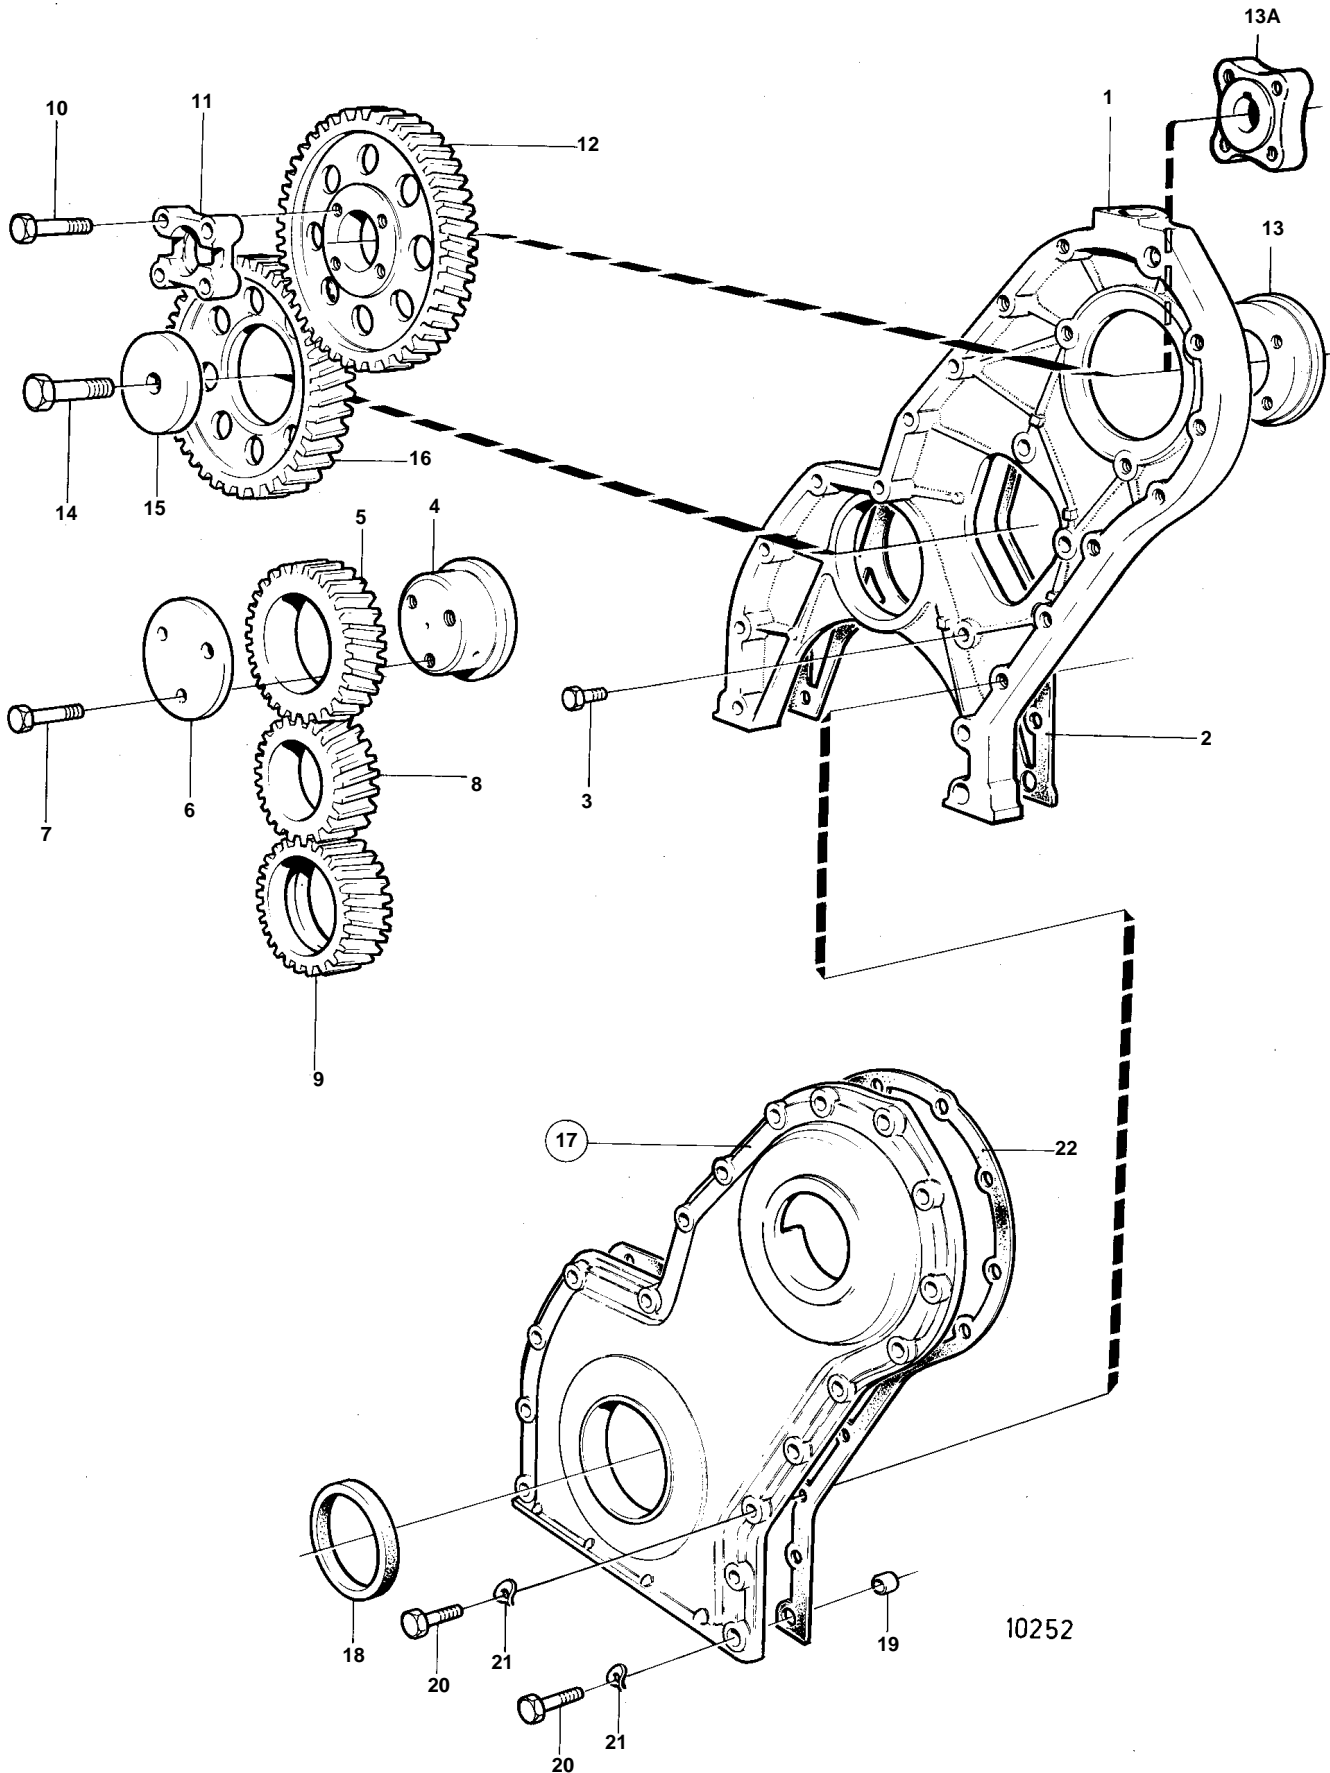

TAMD41A SOLAS

TAMD41A SOLAS

REF	PART NO.	QTY	DESCRIPTION	SEE SEC.	NOTES
1	838655	1	Timing gear casing		
2	859039	1	Gasket		
3	946173	3	Flange screw		L = 20 MM
	946671	1	Flange screw		L = 30 MM
4	838997	1	Pin		
5	1542061	1	Gear		
6	1542065	1	Thrust washer		
7	965180	3	Flange screw		
8	1542305	1	Gear	02A-3150	
9	1542215	1	Gear		
10	955299	4	Screw		
11	829523	1	Companion flange		
12	838657	1	Gear		
13	838676	1	Hub		REPL BY 859601
13A	859601	1	Hub		
14	965193	1	Screw		
15	1542223	1	Washer	02A-3650	
16	1542034	1	Gear	02A-3650	
17	843086	1	Cover	02A-3650	
18	1542318	1	· Sealing ring		
19	415311	2	· Sleeve		
20	946470	7	Flange screw		L = 35 MM
	948217	1	Flange screw		L = 45 MM
	965179	1	Flange screw		L = 50 MM
	965180	1	Flange screw		L = 60 MM
	965181	5	Screw		L = 70 MM
	965182	2	Flange screw		L = 80 MM
	100222	1	Screw		L = 85 MM
21	941907	13	Spring washer		
22	859038	1	Gasket		