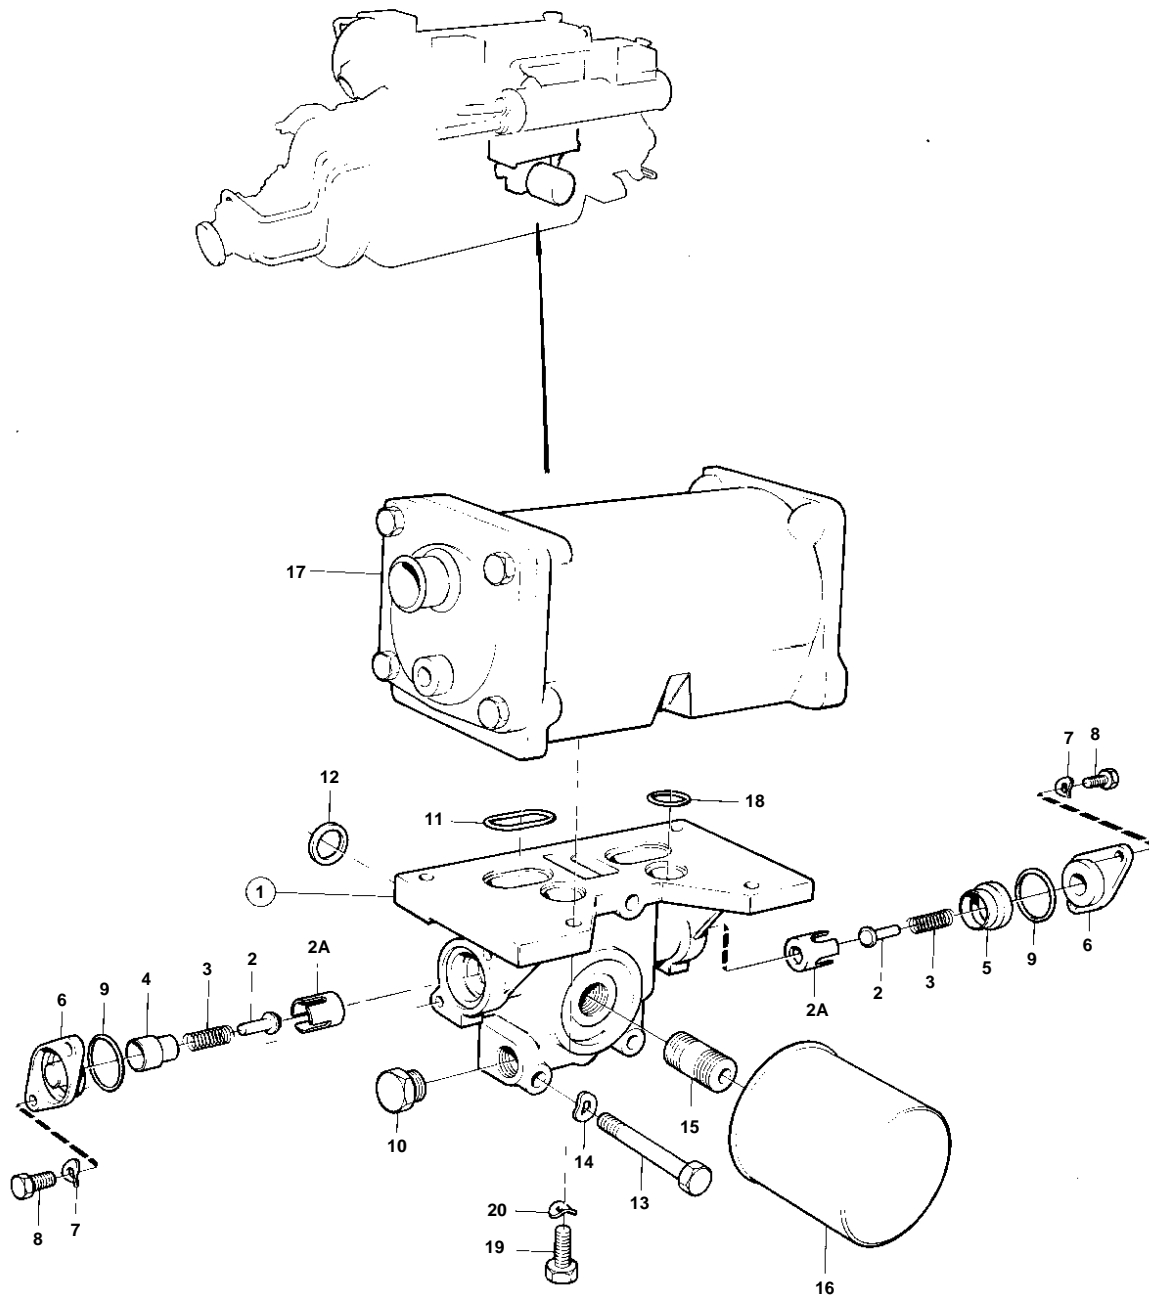

TMD41B,TAMD41B,D41B,AD41B

8011

TMD41B,TAMD41B,D41B,AD41B

REF	PART NO.	QTY	DESCRIPTION	NOTES
1	860608	1	Housing	
2	471085	2	· Valve	
2A	1542265	2	· Seat	
3	468087	2	· Spring	
4	1542268	1	· Sleeve	
5	1542266	1	· Sleeve	
6	1542267	2	· Cover	
7	941906	4	· Spring washer	EARLY TYPE
8	955271	4	· Screw	EARLY TYPE
	946544	4	· Flange screw	LATE TYPE
9	925065	2	· O-ring	
10	952077	1	· Plug	
11	859086	2	Sealing ring	
12	469483	4	Sealing ring	
13	965182	3	Flange screw	
14	941907	3	Spring washer	
15	423067	1	Nipple	
16	471034	1	Oil filter	
17		1	OIL COOLER	SEE GROUP 2B
18	469483	2	Sealing ring	
19	946671	4	Flange screw	
20	941907	4	Spring washer	