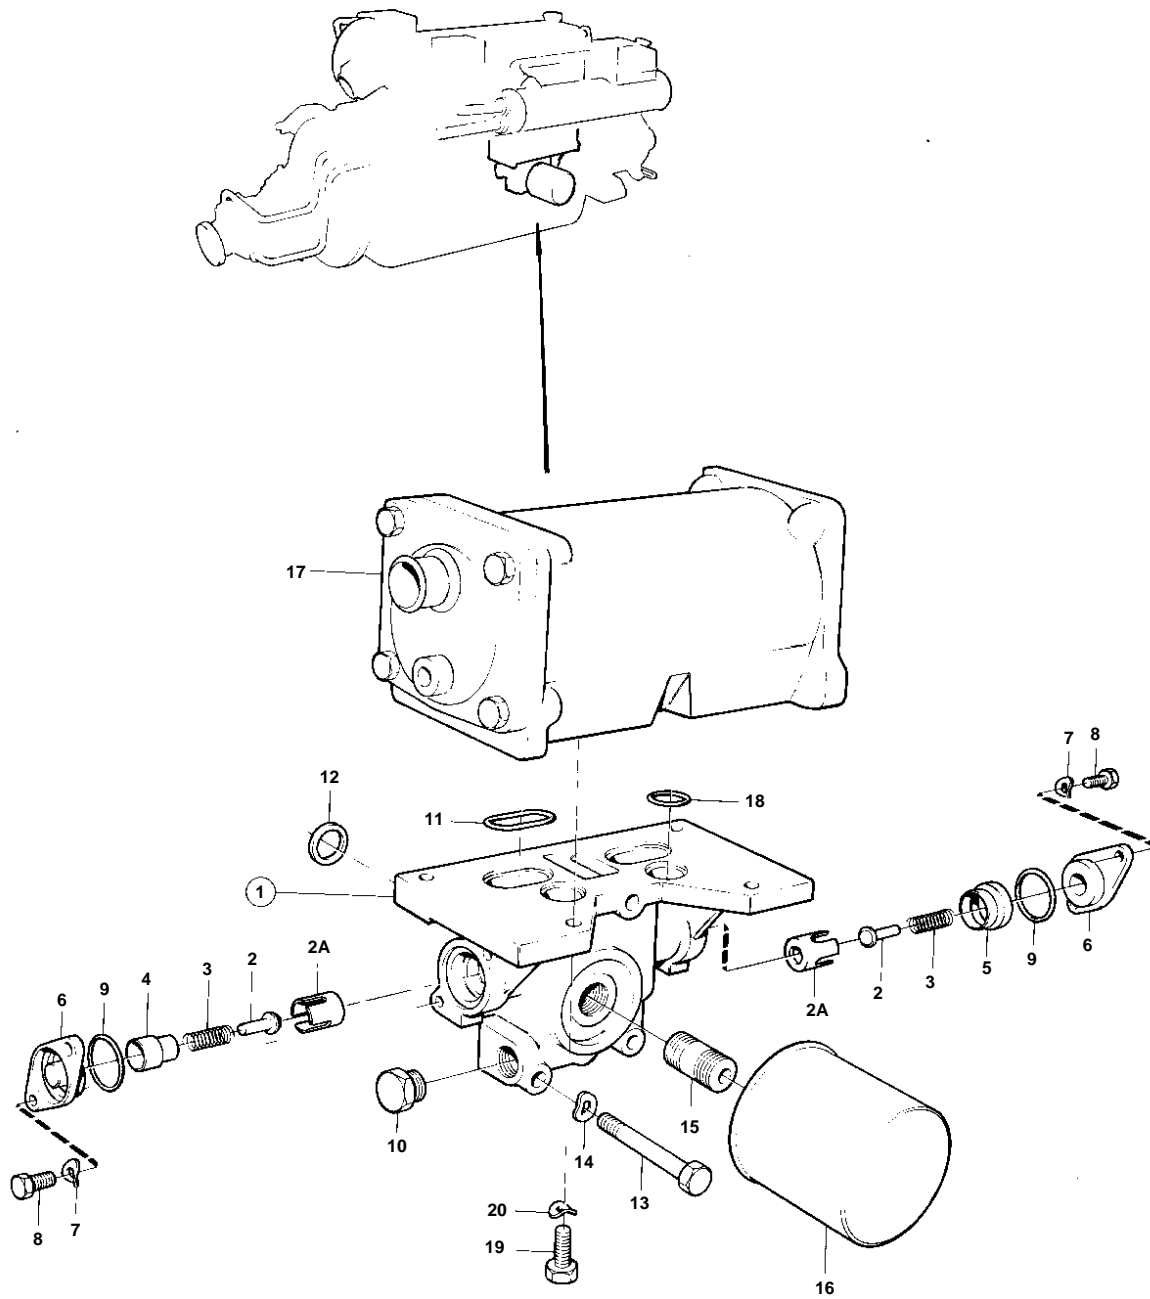

TMD41A,TAMD41A,TAMD41A SOLAS,D41A,AQAD41A,AD41A

8011

TMD41A,TAMD41A,TAMD41A SOLAS,D41A,AQAD41A,AD41A

REF	PART NO.	QTY	DESCRIPTION	NOTES
1	860608	1	Housing	
2	471085	2	• Valve	
2A	1542265	2	• Seat	
3	468087	2	• Spring	
4	1542268	1	• Sleeve	
5	1542266	1	• Sleeve	
6	1542267	2	• Cover	
7	941906	4	• Spring washer	EARLY TYPE
8	955271	4	• Screw	EARLY TYPE
	946544	4	• Flange screw	LATE TYPE
9	925065	2	• O-ring	
10	952077	1	• Plug	
11	859086	2	Sealing ring	
12	469483	4	Sealing ring	
13	965182	3	Flange screw	
14	941907	3	Spring washer	
15	423067	1	Nipple	
16	471034	1	Oil filter	
17		1	OIL COOLER	SEE GROUP 2B
18	469483	2	Sealing ring	
19	946671	4	Flange screw	
20	941907	4	Spring washer	