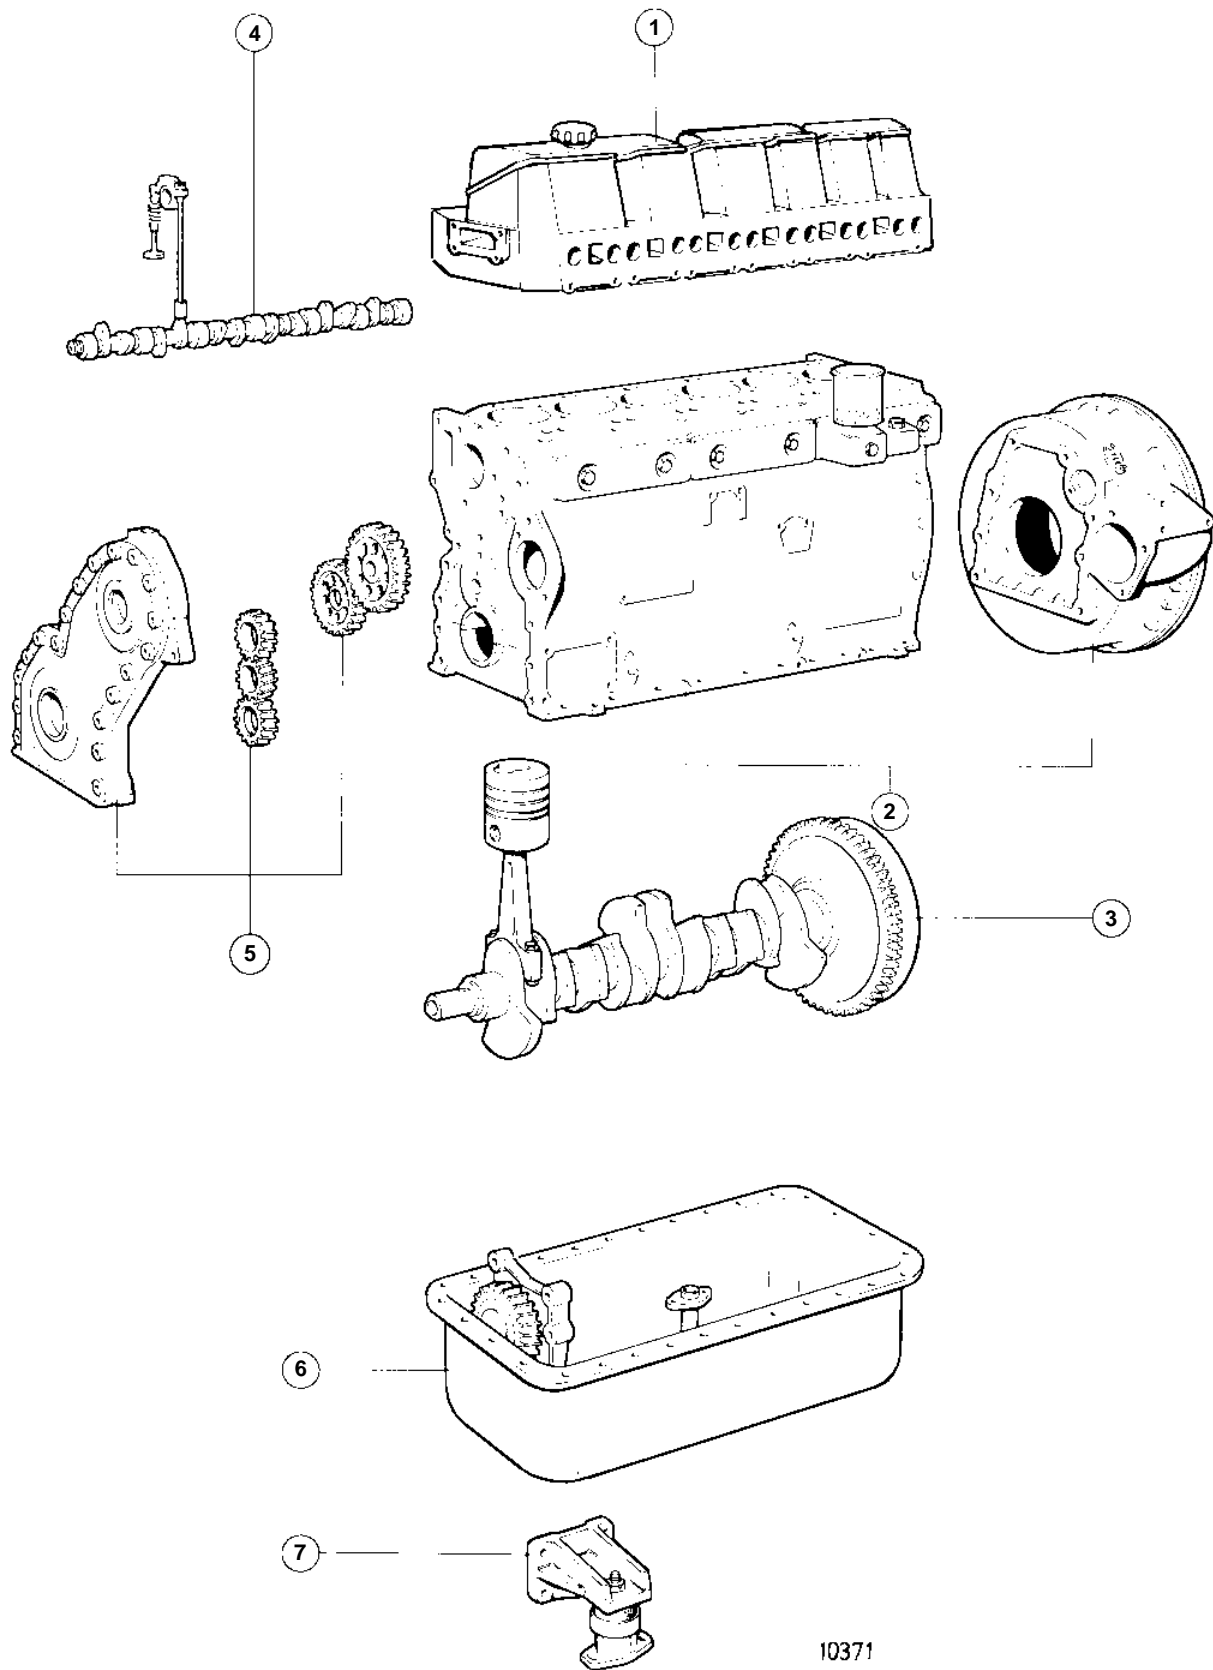

TAMD41A SOLAS

10371

TAMD41A SOLAS

REF	QTY	DESCRIPTION	SEE SEC.
1	1	CYLINDER HEAD	02A-2200
2	1	CYLINDER BLOCK AND FLYWHEEL HOUSING	02A-2650
3	1	CRANKSHAFT AND RELATED PARTS	02A-3150
4	1	CAMSHAFT AND VALVE MECHANISM	02A-3650
5	1	TIMING GEAR HOUSING AND GEARS	02A-4150
6	1	LUBRICATING SYSTEM	02A-4650
7	1	ENGINE MOUNTS	02A-5750