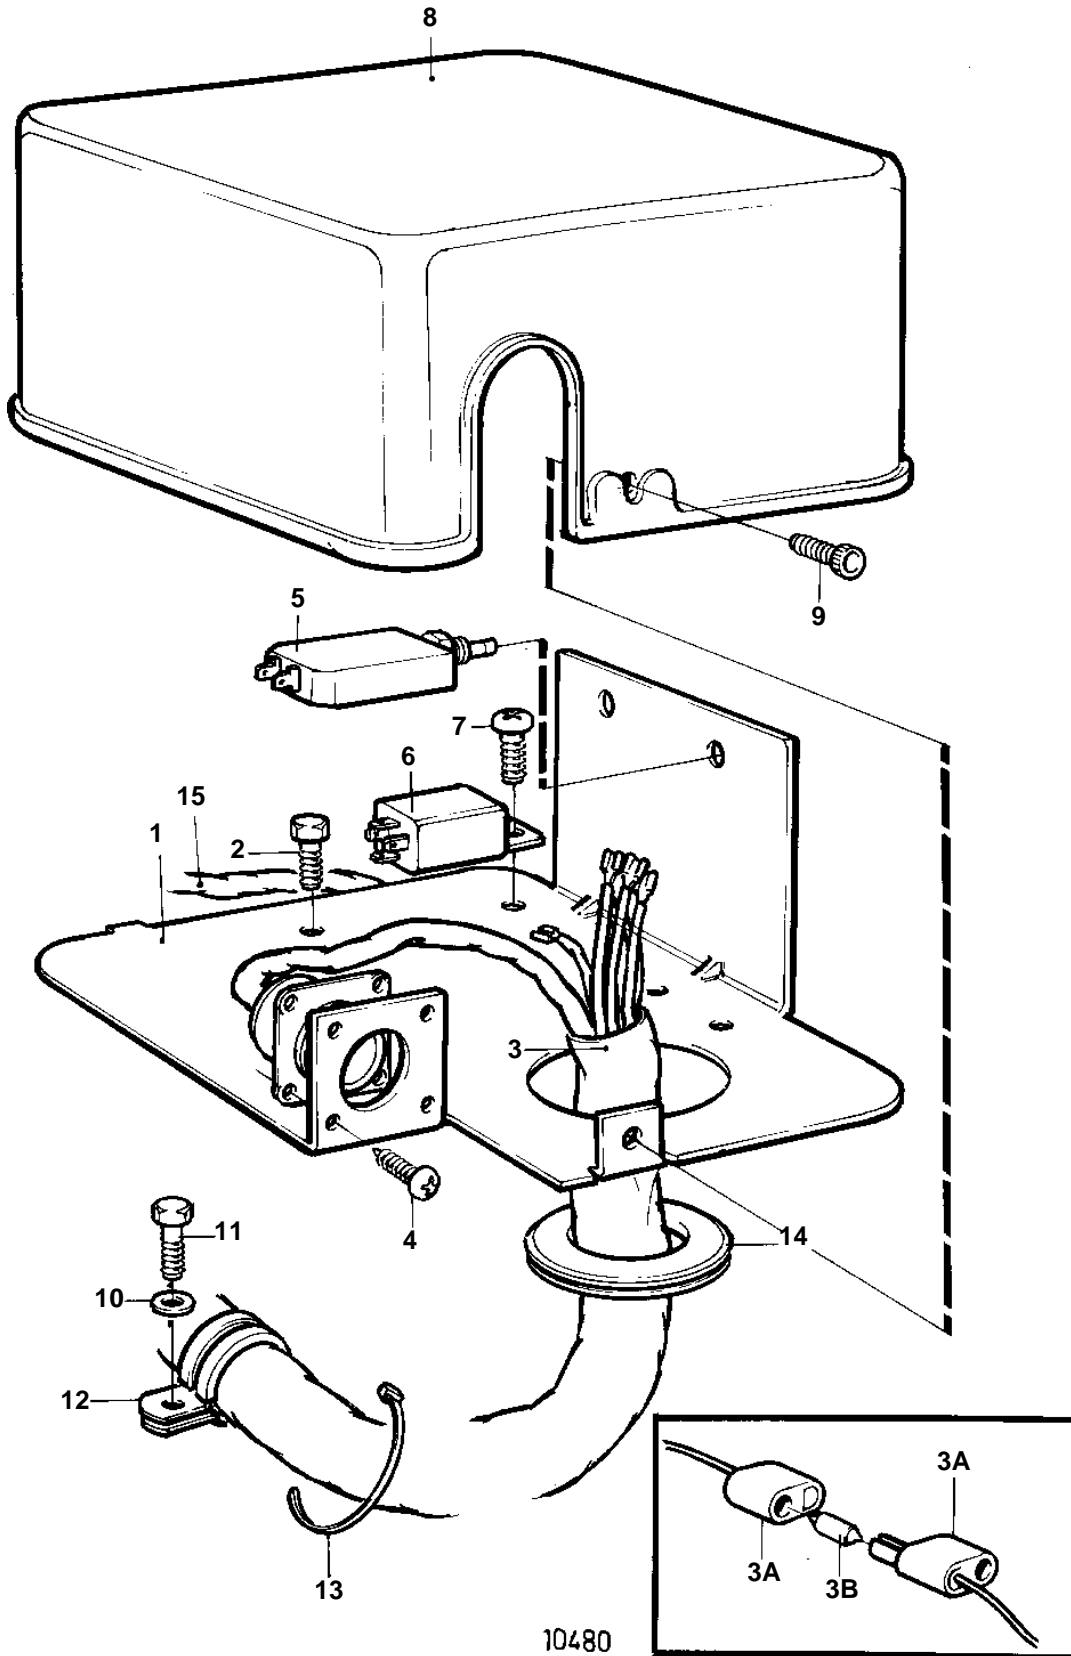

D41A,AQAD41A,AD41A

D41A,AQAD41A,AD41A

REF	PART NO.	QTY	DESCRIPTION	NOTES
1	838852	1	Bracket	
2	965175	3	Screw	
3	858757	1	Cable trunk	12V,REPL BY 859226
	859226	1	Cable trunk	
3A	966334	1	· Fuse holder	INCLUDED IN CABLE UNIT 859226
3B	942785	1	· Fuse	12V. INCLUDED IN CABLE UNIT 859226. FOR EXHAUST PRESSURE REGULATOR
4	955119	4	Screw	
5	966689	1	Fuse	
6	846762	1	Relay	12V 50A
	853545	1	Relay kit	(853544) 12V 30A
7	956090	1	Screw	
	956074	1	Screw	
8	838808	1	Cover	
9	846736	1	Lock screw	
10	942767	1	Lock washer	
11	946440	1	Flange screw	
12	949786	2	Clamp	
13	948210	X	Strip clamp	
14		1	BUSHING	
15		1	GROUND CABLE	