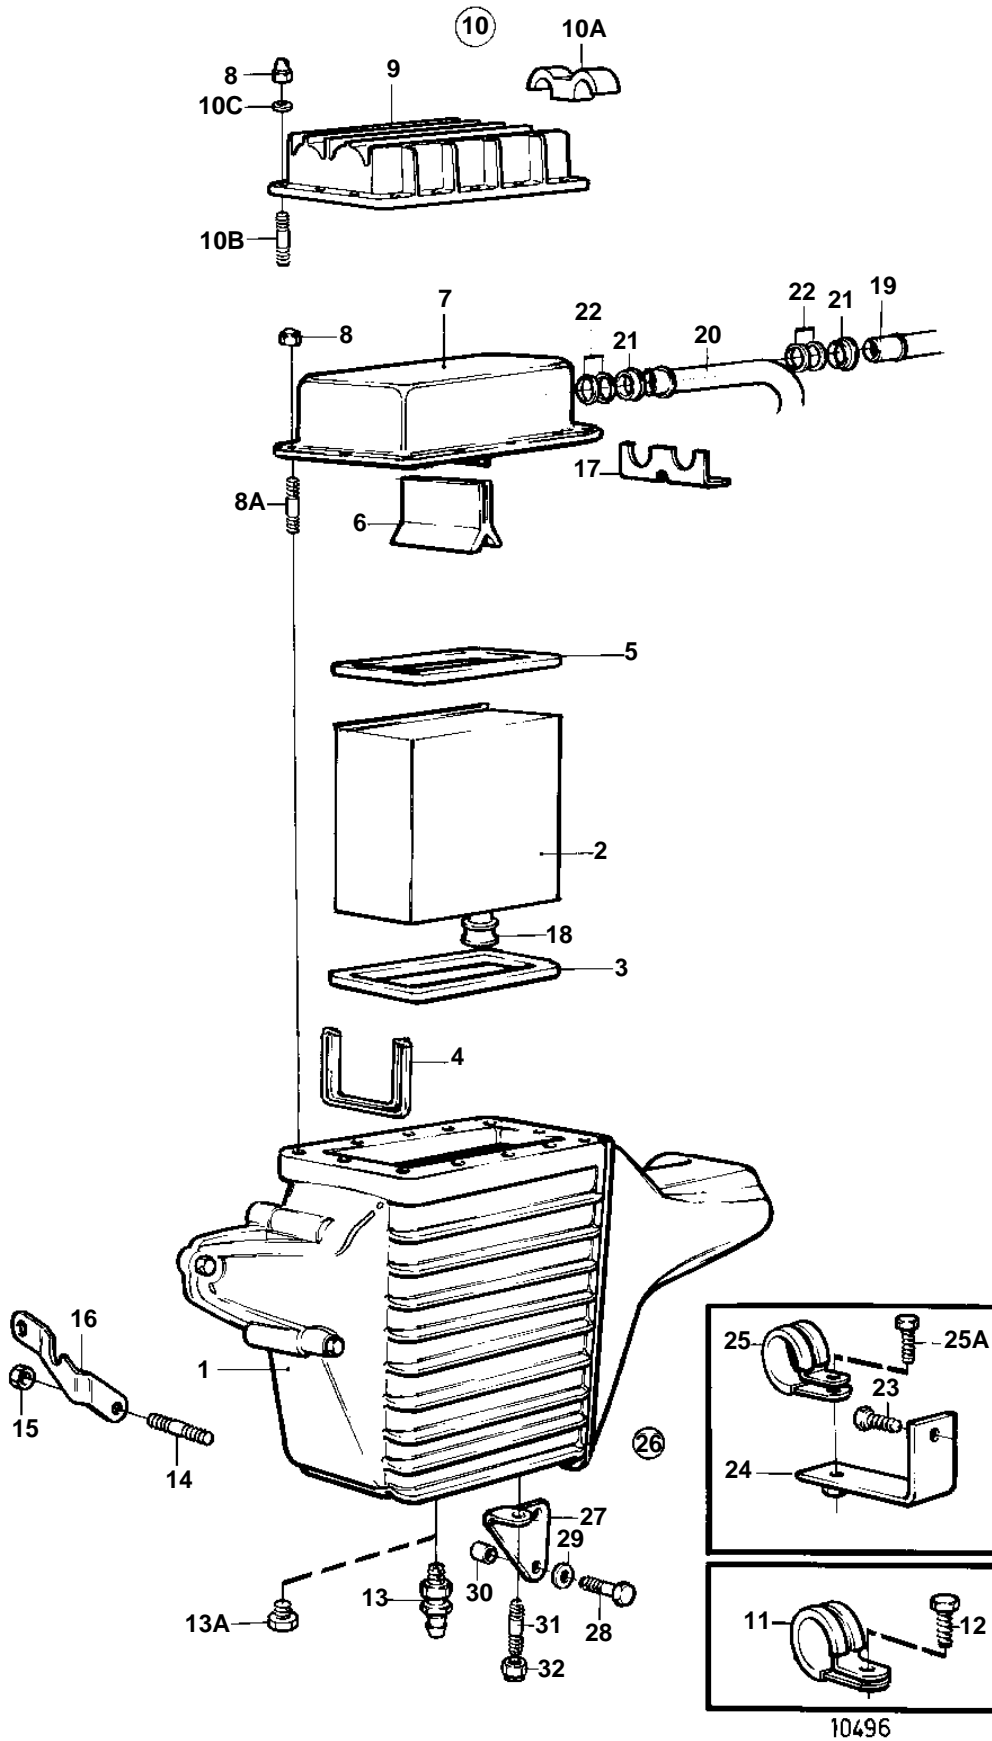

TAMD41A SOLAS

TAMD41A SOLAS

REF	PART NO.	QTY	DESCRIPTION	SEE SEC.	NOTES
1	859199	1	Housing		REPLACED BY HOUSING 859354 TOGETHER WITH INSTALLATION KIT 859593
	859354	1	Housing		SN2204120000-
2	858947	1	Insert		REPL BY 859362
	859362	1	Insert		
3	838720	1	Seal		
4	838831	1	Sealing strip		
5	838720	1	Seal		
6	847573	1	Sealing strip		
7	859554	1	Cover		METAL. REPLACED BY COVER 860135 AND INSTALLATION KIT 876293.
8	968458	12	Nut		
8A	953031	12	Stud		L = 25 MM EARLY TYPE
	953032	12	Stud		L = 28 MM LATE TYPE
9	860135	1	Cover		PLASTIC
10	876293	1	Mounting kit		FOR 860135
10A	860133	1	· Retainer		FOR 860135
10B	953036	11	· Stud		L = 38 MM
	975132	1	· Stud		L = 68 MM
10C	955893	12	· Washer		
11	952635	1	Clamp		
12		1	SCREW		SEE GROUP 2A
13	949918	1	Drain cock		EARLY TYPE
13A	192134	1	Plug		LATE TYPE
14	953041	1	Stud		
15	945408	1	Flange nut		
16	838833	1	Support		
17	838754	1	Bracket		FOR 859554
18	858979	1	Sealing ring		
19	838814	1	Coolant pipe		OIL COOLER-AFTER COOLER
20	838780	1	Coolant pipe		AFTER COOLER-HEAT EXCHANGER
21	847108	2	Retainer		
22	858986	4	Sealing ring		(842744)
23	946472	1	Screw	02B-2045	
24	838828	1	Anchorage		
25	952635	2	Clamp		
25A	946544	1	Flange screw		
26	859593	1	Mounting kit		
27	858965	1	· Bracket		FOR 859354
28	965226	2	· Flange screw		
29	955897	2	· Washer		EARLY TYPE
30	912142	2	· Washer		L = 5 MM
31	953041	1	· Stud		
32	945408	1	· Flange nut		