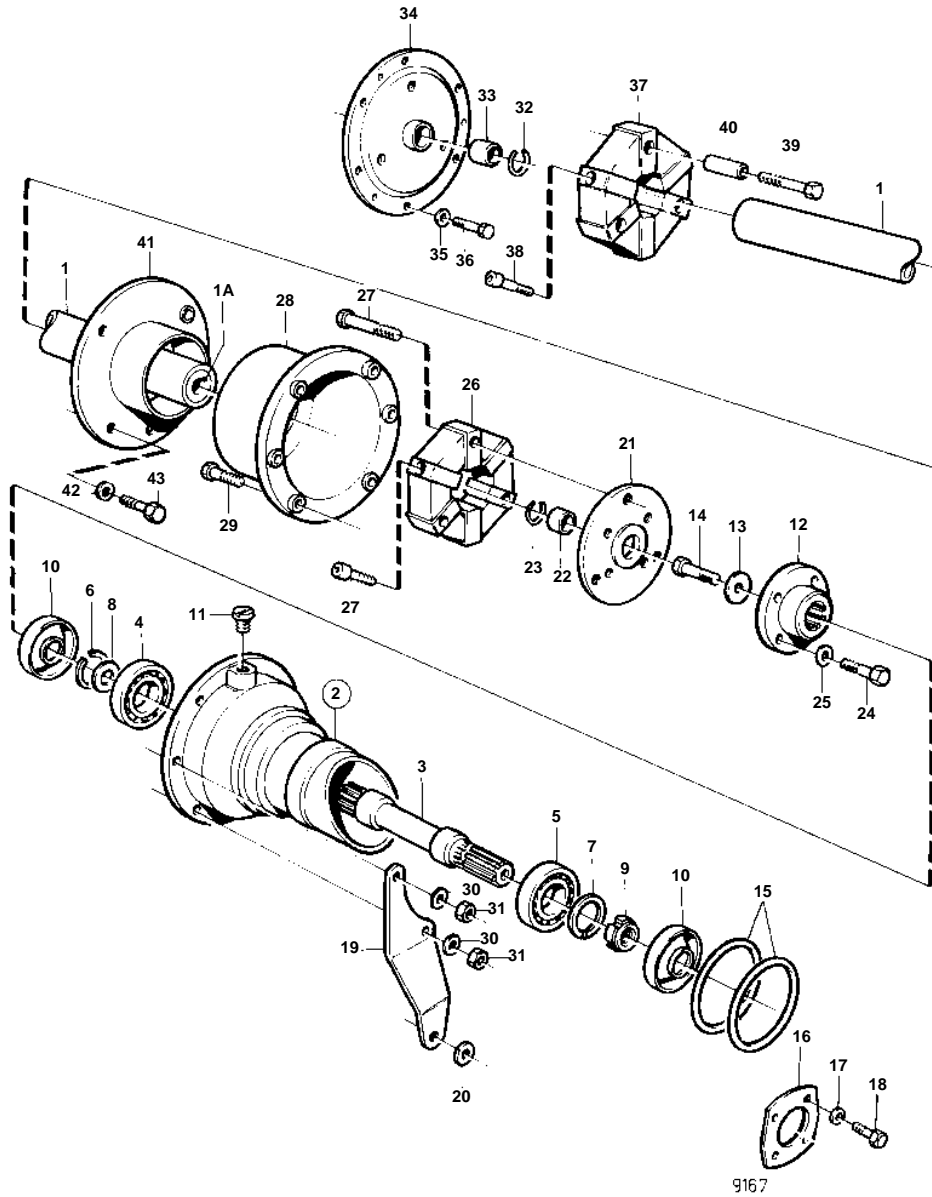

TAMD41A,AQAD41A,TAMD41B,AD41B

TAMD41A,AQAD41A,TAMD41B,AD41B

REF	PART NO.	QTY	DESCRIPTION	NOTES
1	853944	1	Axle shaft	
	853850	1	Axle shaft	L = 1650 MM
1A	853830	2	· Insert	
2	839482	1	Intermediate section	
3	853841	1	Shaft	
4	183647	1	Roller bearing	
5	11041	1	Roller bearing	
6	914465	1	Lock ring	
7	914533	1	Snap ring	
8	968950	1	Support washer	
9	969072	1	Round nut	
10	958860	2	Sealing ring	
11	804262	1	Plug	
12	838422	1	Clutch flange	
13	947541	1	Washer	
14	955317	1	Screw	
15	858464	2	Rubber ring	
16	854584	1	Flange	(838934)
17	941908	4	Spring washer	
18	946441	4	Screw	
19	838935	1	Bracket	P
	838936	1	Bracket	S.B
20	955897	22	Washer	
21	853878	1	Attaching plate	
22	853829	1	Bushing	
23	914470	1	Lock ring	
24	945996	4	Screw	
25	941909	4	Spring washer	
26	853978	1	Clutch	(853832)
27	853951	6	· Screw	
28	853838	1	Protection	
29	940160	6	Screw	
30	941909	6	Spring washer	
31	940157	6	Nut	
32	914470	1	Lock ring	
33	853829	1	Bushing	
34	853876	1	Attaching plate	
35	941907	6	Spring washer	
36	955297	6	Screw	
37	853977	1	Clutch	(853831)
38	853951	3	Screw	
39	853952	3	Screw	
40	853834	3	Spacer sleeve	
41	853874	1	Protection	
42	941908	4	Spring washer	
43	955317	4	Screw	